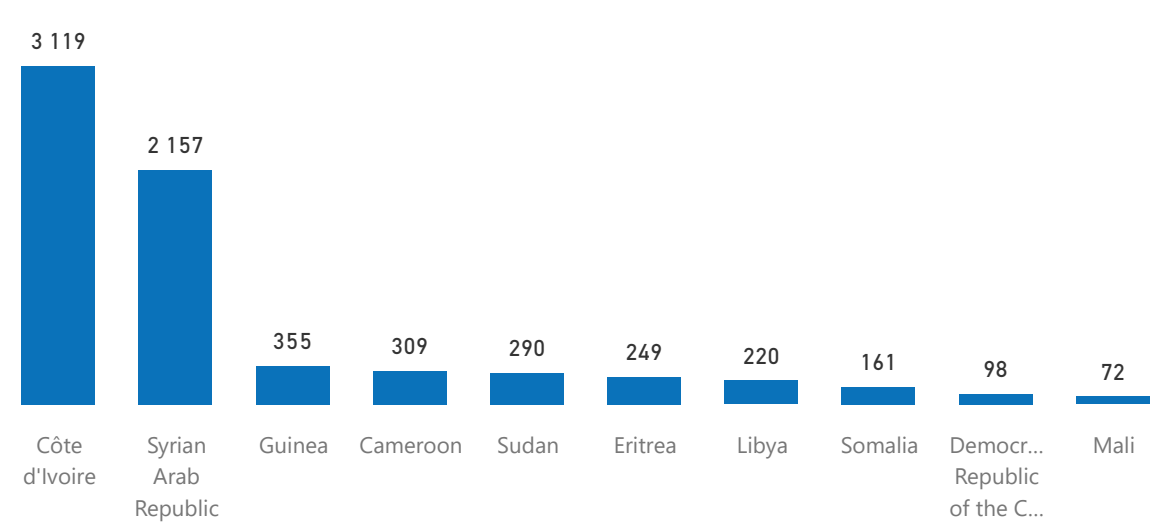

Age breakdown

Country of Origin

Status

of Individuals Registered by Year

Date of Arrival of Registered Individuals

● Cameroon ● Côte d'Ivoire ● Guinea ● Libya ● Syrian Arab Republic ■ # of Individuals