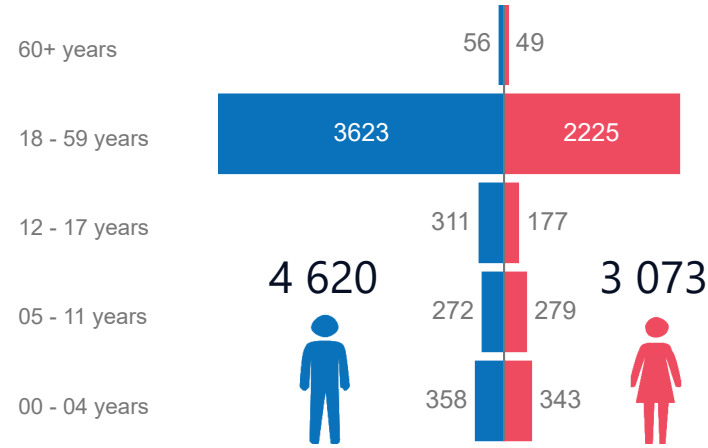

Age breakdown

Country of Origin

Status

of Individuals Registered by Year

Date of Arrival of Registered Individuals

● Cameroon ● Côte d'Ivoire ● Guinea ● Libya ● Syrian Arab Republic ■ # of Individuals