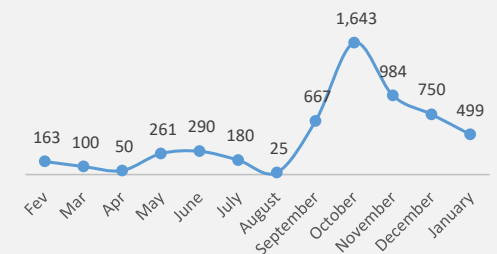

- UNHCR Country Office
- UNHCR Sub-Office
- UNHCR Field Office
- UNHCR Field Unit
- Refugee Camp
- Reception / Transit Centre
- Refugee Urban Location
- International boundary
- Province boundary

The boundaries and names shown and the designations used on this map do not imply official endorsement or acceptance by the United Nations.