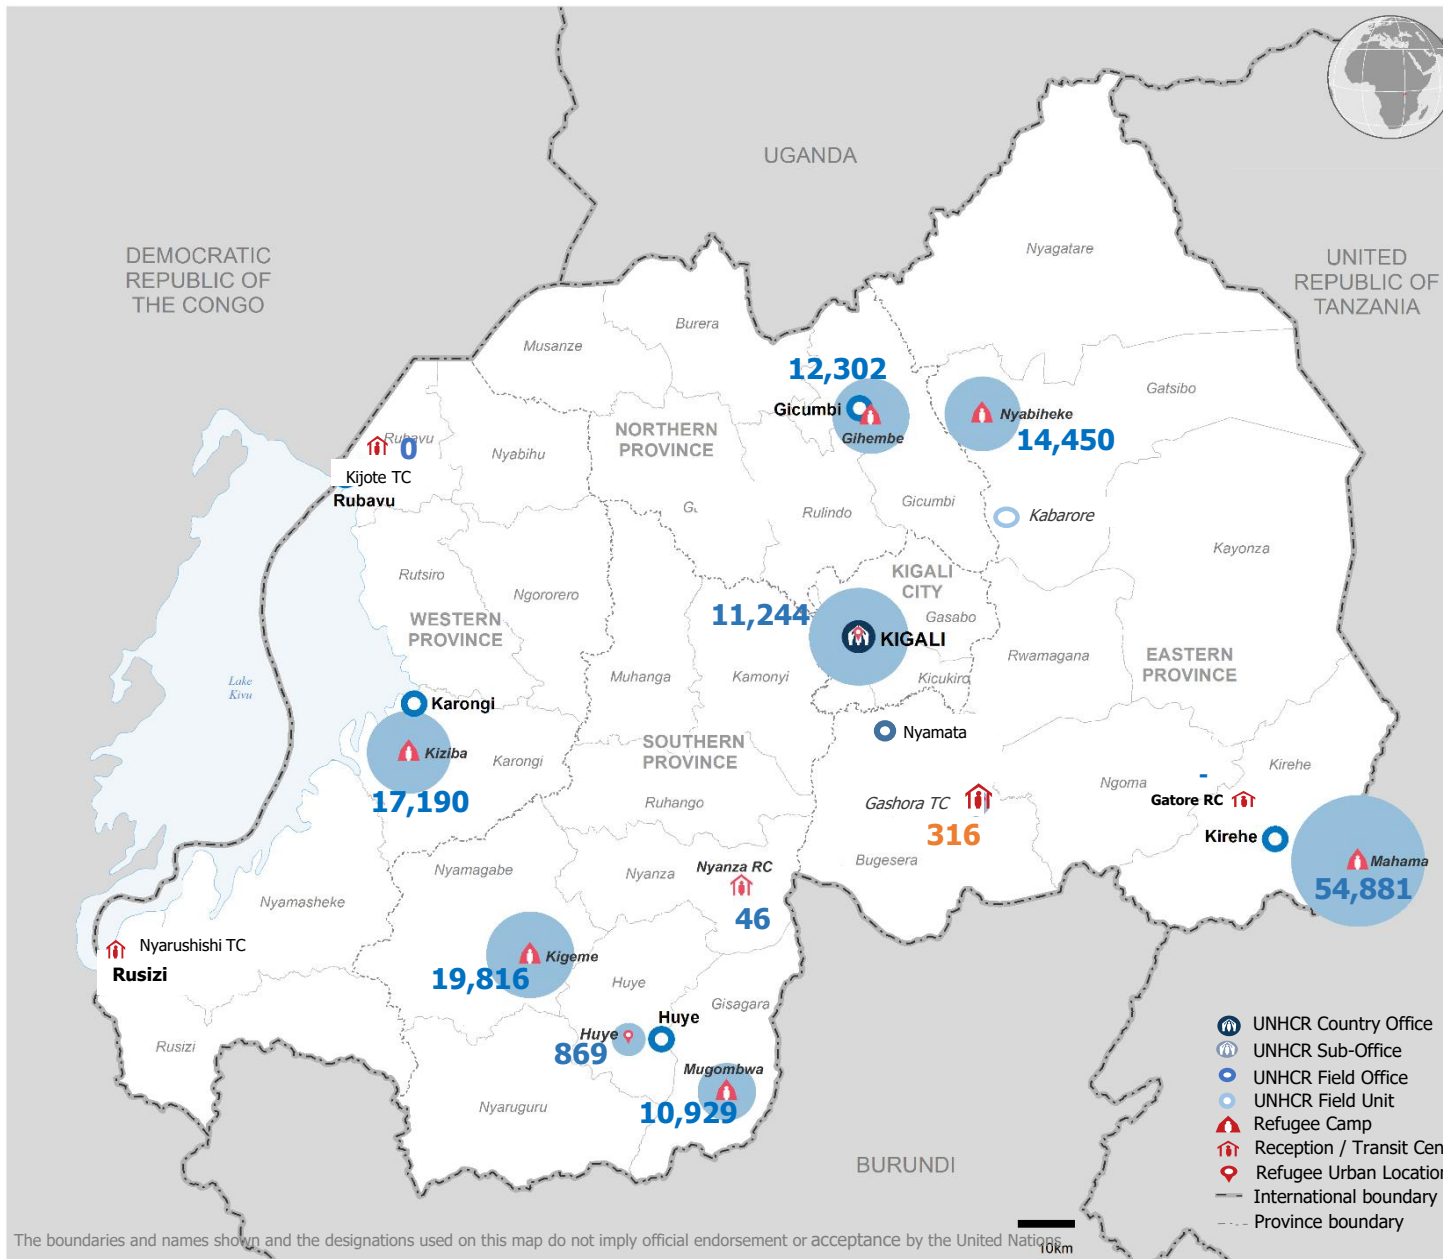

# Rwanda

## Population of Concern to UNHCR

as of 31 January 2021

### Population Figures

<b>Total Population</b>	<b>142,043</b>
<b>Refugees</b>	<b>136,948</b>
<b>Asylum Seekers</b>	<b>439</b>
<b>Others</b>	<b>4,656</b>

### Monthly Registration Trends

- UNHCR Country Office
- UNHCR Sub-Office
- UNHCR Field Office
- UNHCR Field Unit
- Refugee Camp
- Reception / Transit Centre
- Refugee Urban Location
- International boundary
- Province boundary