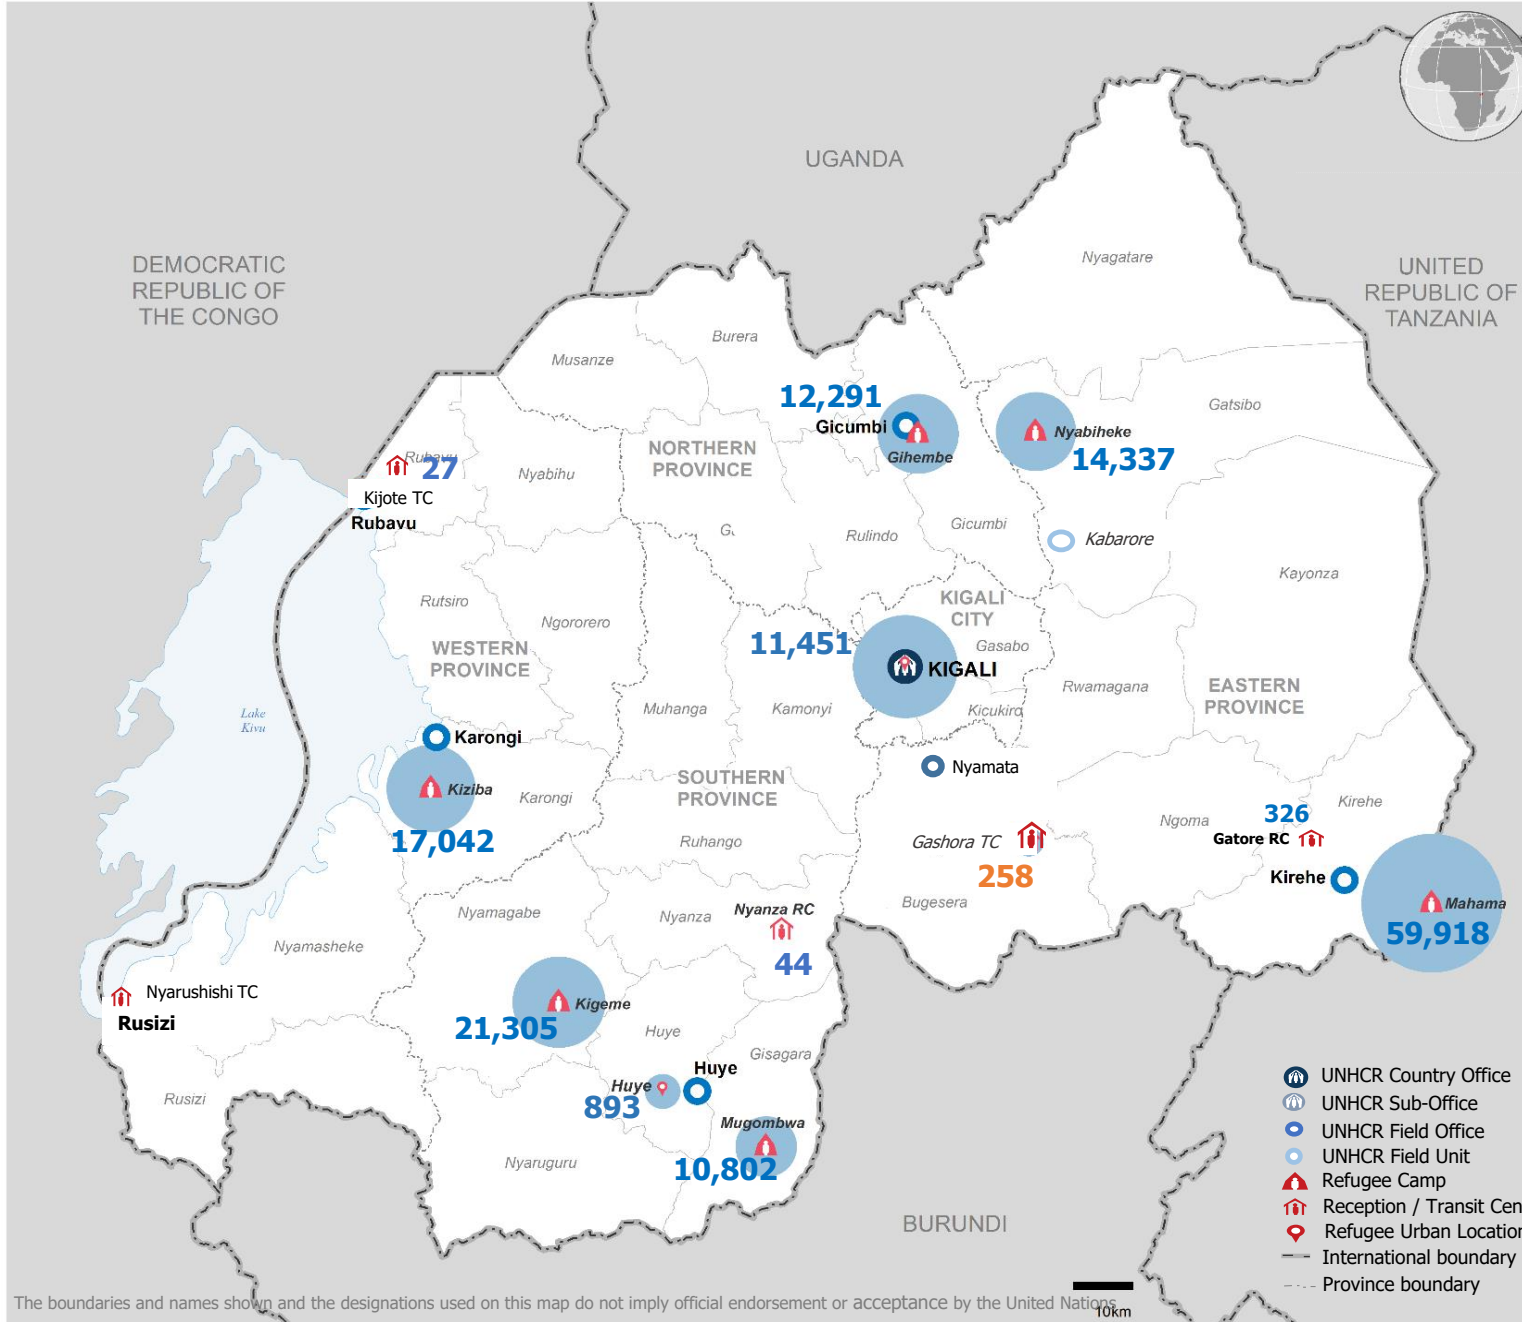

Rwanda

Population of Concern to UNHCR

as of 31 August 2020

Population Figures

Total Population	148,694
Refugees	143,752
Asylum Seekers	291
Others	4,662

CoO Breakdown (Ref)

Age Breakdown

Monthly Registration Trends

The boundaries and names shown and the designations used on this map do not imply official endorsement or acceptance by the United Nations