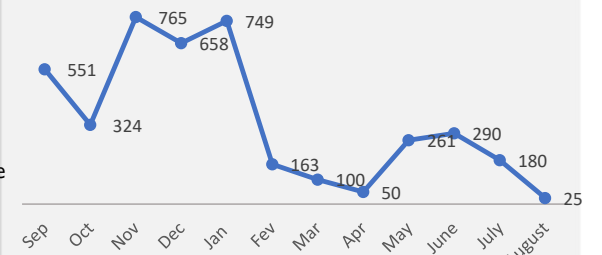

Rwanda

Population of Concern to UNHCR

as of 31 August 2020

Population Figures

Total Population	148,694
Refugees	143,752
Asylum Seekers	291
Others	4,662

CoO Breakdown (Ref)

Age Breakdown

Monthly Registration Trends