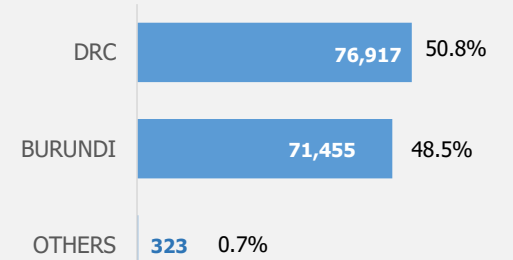

Rwanda

Population of Concern to UNHCR

as of 31 August 2020

Population Figures

Total Population	148,694
Refugees	143,752
Asylum Seekers	291
Others	4,662

CoO Breakdown (Ref)

Age Breakdown

Monthly Registration Trends