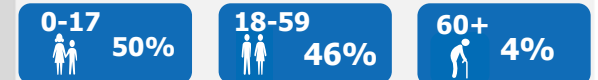

Rwanda

Population of Concern to UNHCR

as of 31 August 2020

Population Figures

Total Population	148,694
Refugees	143,752
Asylum Seekers	291
Others	4,662

CoO Breakdown (Ref)

Age Breakdown

Monthly Registration Trends