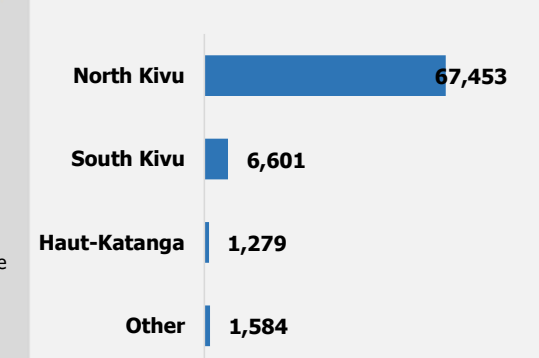

**Population Figures**

Congolese Population	<b>76,917</b>
Households	<b>15,553</b>
Refugees	<b>73,930</b>
Asylum Seekers	<b>187</b>
Others	<b>2,800</b>

**Age Breakdown**

**Urban Vs Camp (Ref)**

**Province of origin (Ref)**