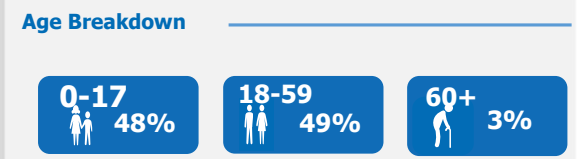

Rwanda

Burundian Population

as of 31 August 2020

Population Figures

Burundian Population	71,455
Households	26,041
Group Registered	1,231

Refugees	69,539
Asylum Seekers	70
Others	1,846

The boundaries and names shown on this map do not imply official endorsement or acceptance by the United Nations