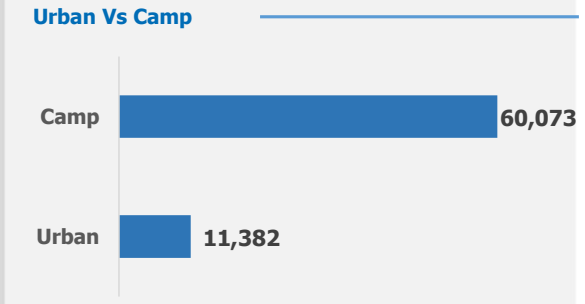

Rwanda

Burundian Population

as of 31 August 2020

Population Figures

Burundian Population	71,455
Households	26,041
Group Registered	1,231

Refugees	69,539
Asylum Seekers	70
Others	1,846

The boundaries and names shown on this map do not imply official endorsement or acceptance by the United Nations