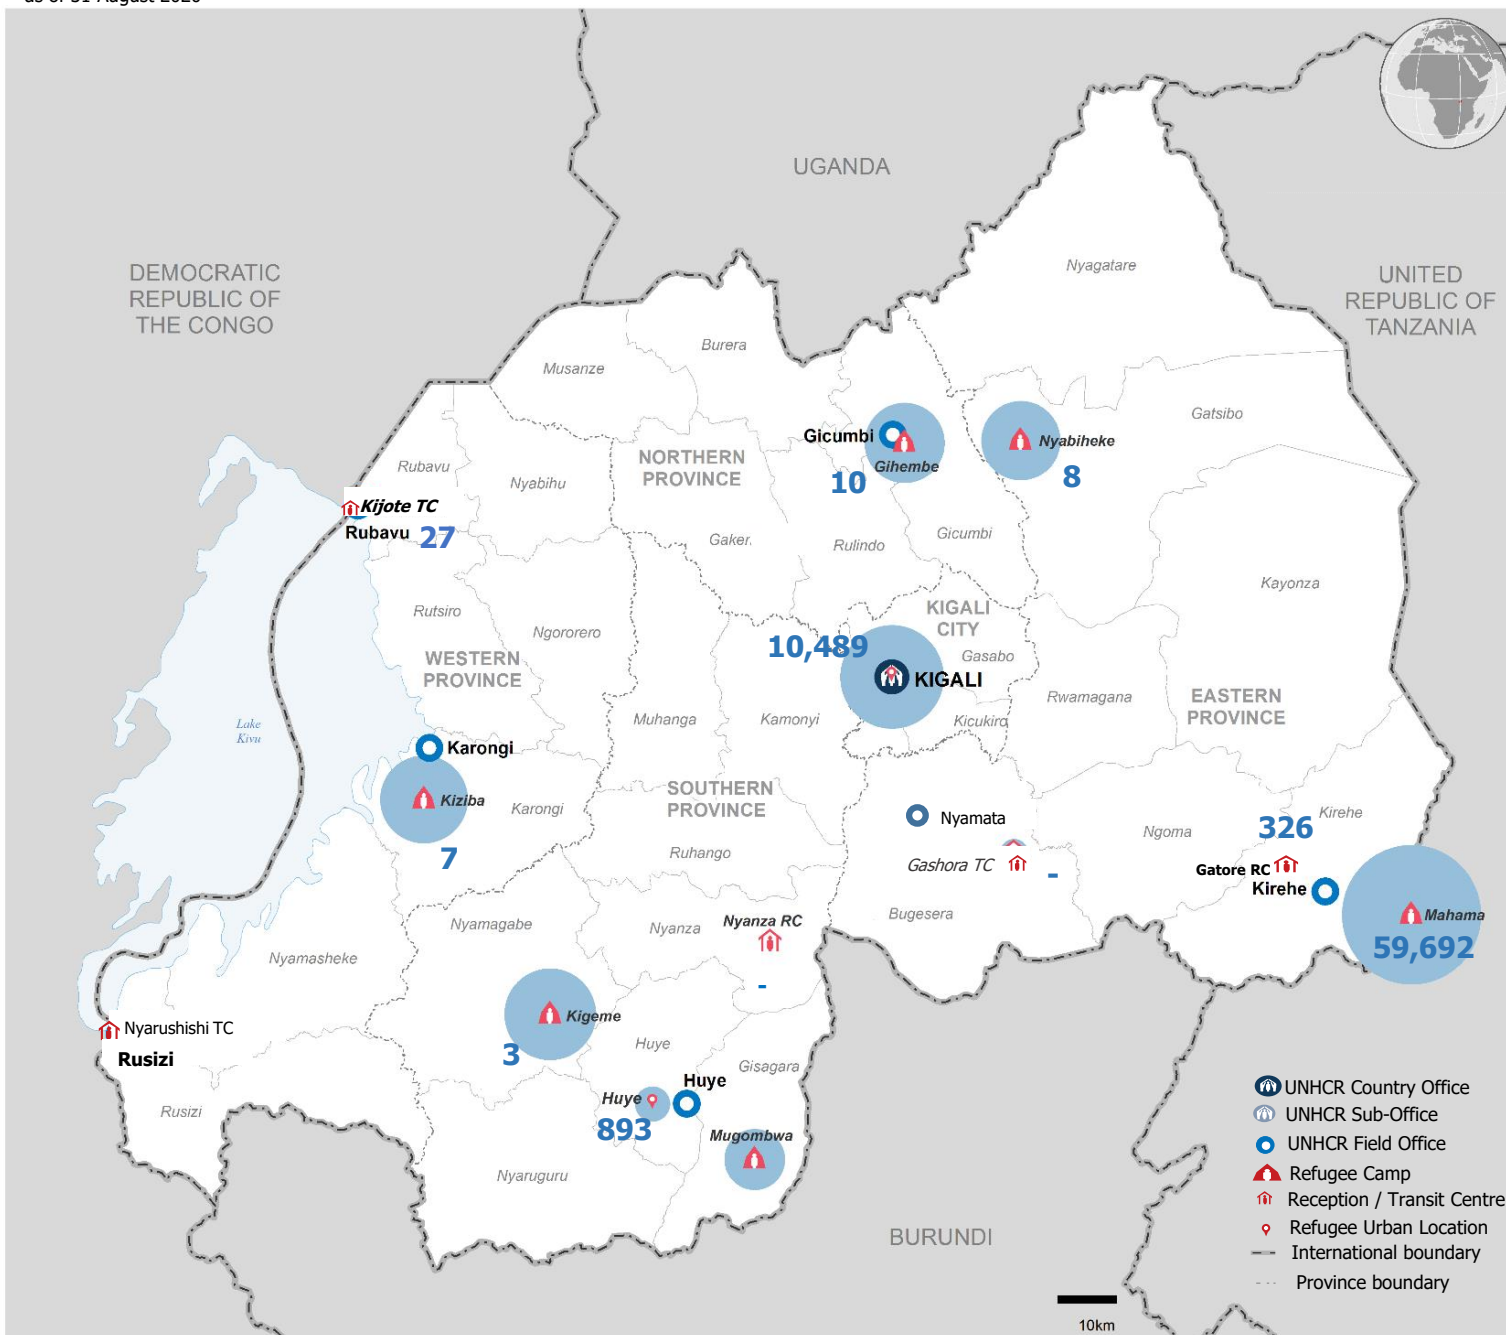

Rwanda

Burundian Population

as of 31 August 2020

Population Figures

Burundian Population	71,455
Households	26,041
Group Registered	1,231

Refugees	69,539
Asylum Seekers	70
Others	1,846

The boundaries and names shown on this map do not imply official endorsement or acceptance by the United Nations