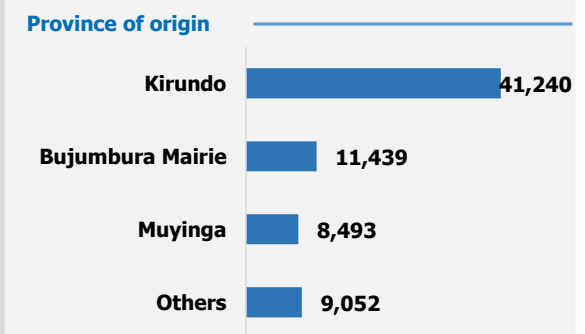

Rwanda

Burundian Population

as of 31 August 2020

Population Figures

Burundian Population	71,455
Households	26,041
Group Registered	1,231

Refugees	69,539
Asylum Seekers	70
Others	1,846

The boundaries and names shown on this map do not imply official endorsement or acceptance by the United Nations