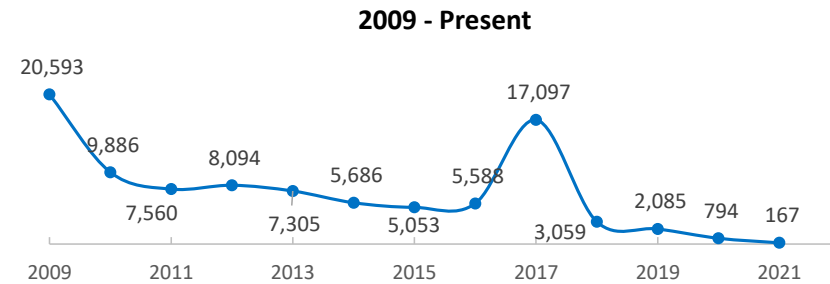

167	2021
92,967	2009 - Present
3,457,910	1994 - Present

TRENDS

District of Return	YTD	%	2009 - Present	%
Karongi	9	5%	11,633	13%
Musanze	6	4%	8,631	9%
Nyabihu	37	22%	4,771	5%
Rutsiro	5	3%	12,034	13%
Nyamasheke	21	13%	5,541	6%
Rubavu	42	25%	5,966	6%
Ngororero	19	11%	7,267	8%
Rusizi	4	2%	4,038	4%
Others	24	14%	33,086	36%

YTD CASE LOAD
