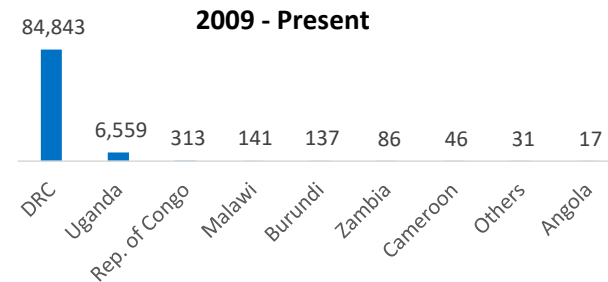

167	2021
92,967	2009 - Present
3,457,910	1994 - Present

TRENDS

District of Return	YTD	%	2009 - Present	%
Karongi	9	5%	11,633	13%
Musanze	6	4%	8,631	9%
Nyabihu	37	22%	4,771	5%
Rutsiro	5	3%	12,034	13%
Nyamasheke	21	13%	5,541	6%
Rubavu	42	25%	5,966	6%
Ngororero	19	11%	7,267	8%
Rusizi	4	2%	4,038	4%
Others	24	14%	33,086	36%

YTD CASE LOAD
