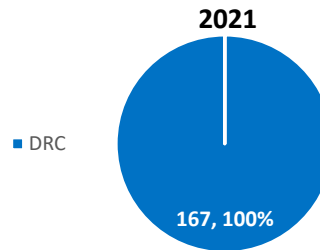

167	2021
92,967	2009 - Present
3,457,910	1994 - Present

TRENDS

District of Return	YTD	%	2009 - Present	%
Karongi	9	5%	11,633	13%
Musanze	6	4%	8,631	9%
Nyabihu	37	22%	4,771	5%
Rutsiro	5	3%	12,034	13%
Nyamasheke	21	13%	5,541	6%
Rubavu	42	25%	5,966	6%
Ngororero	19	11%	7,267	8%
Rusizi	4	2%	4,038	4%
Others	24	14%	33,086	36%

YTD CASE LOAD
