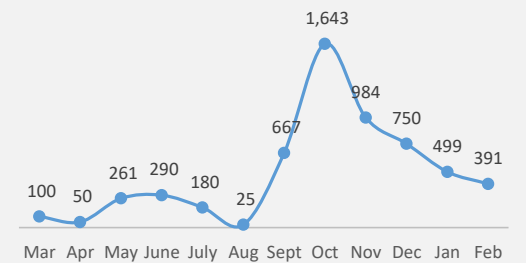

**Population Figures**

<b>Total Population</b>	<b>137,975</b>
<b>Refugees</b>	<b>133,054</b>
<b>Asylum Seekers</b>	<b>351</b>
<b>Others</b>	<b>4,570</b>

**CoO Breakdown (Ref)**

**Age Breakdown**

**Monthly Registration Trends**