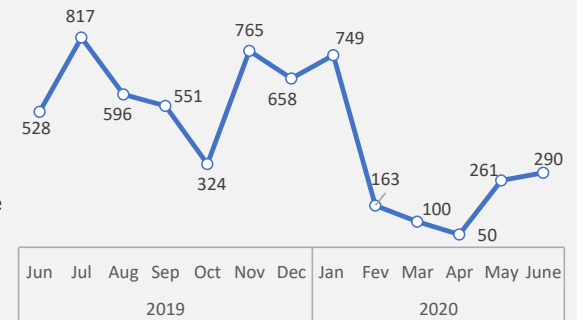

Age Breakdown

Monthly Registration Trends