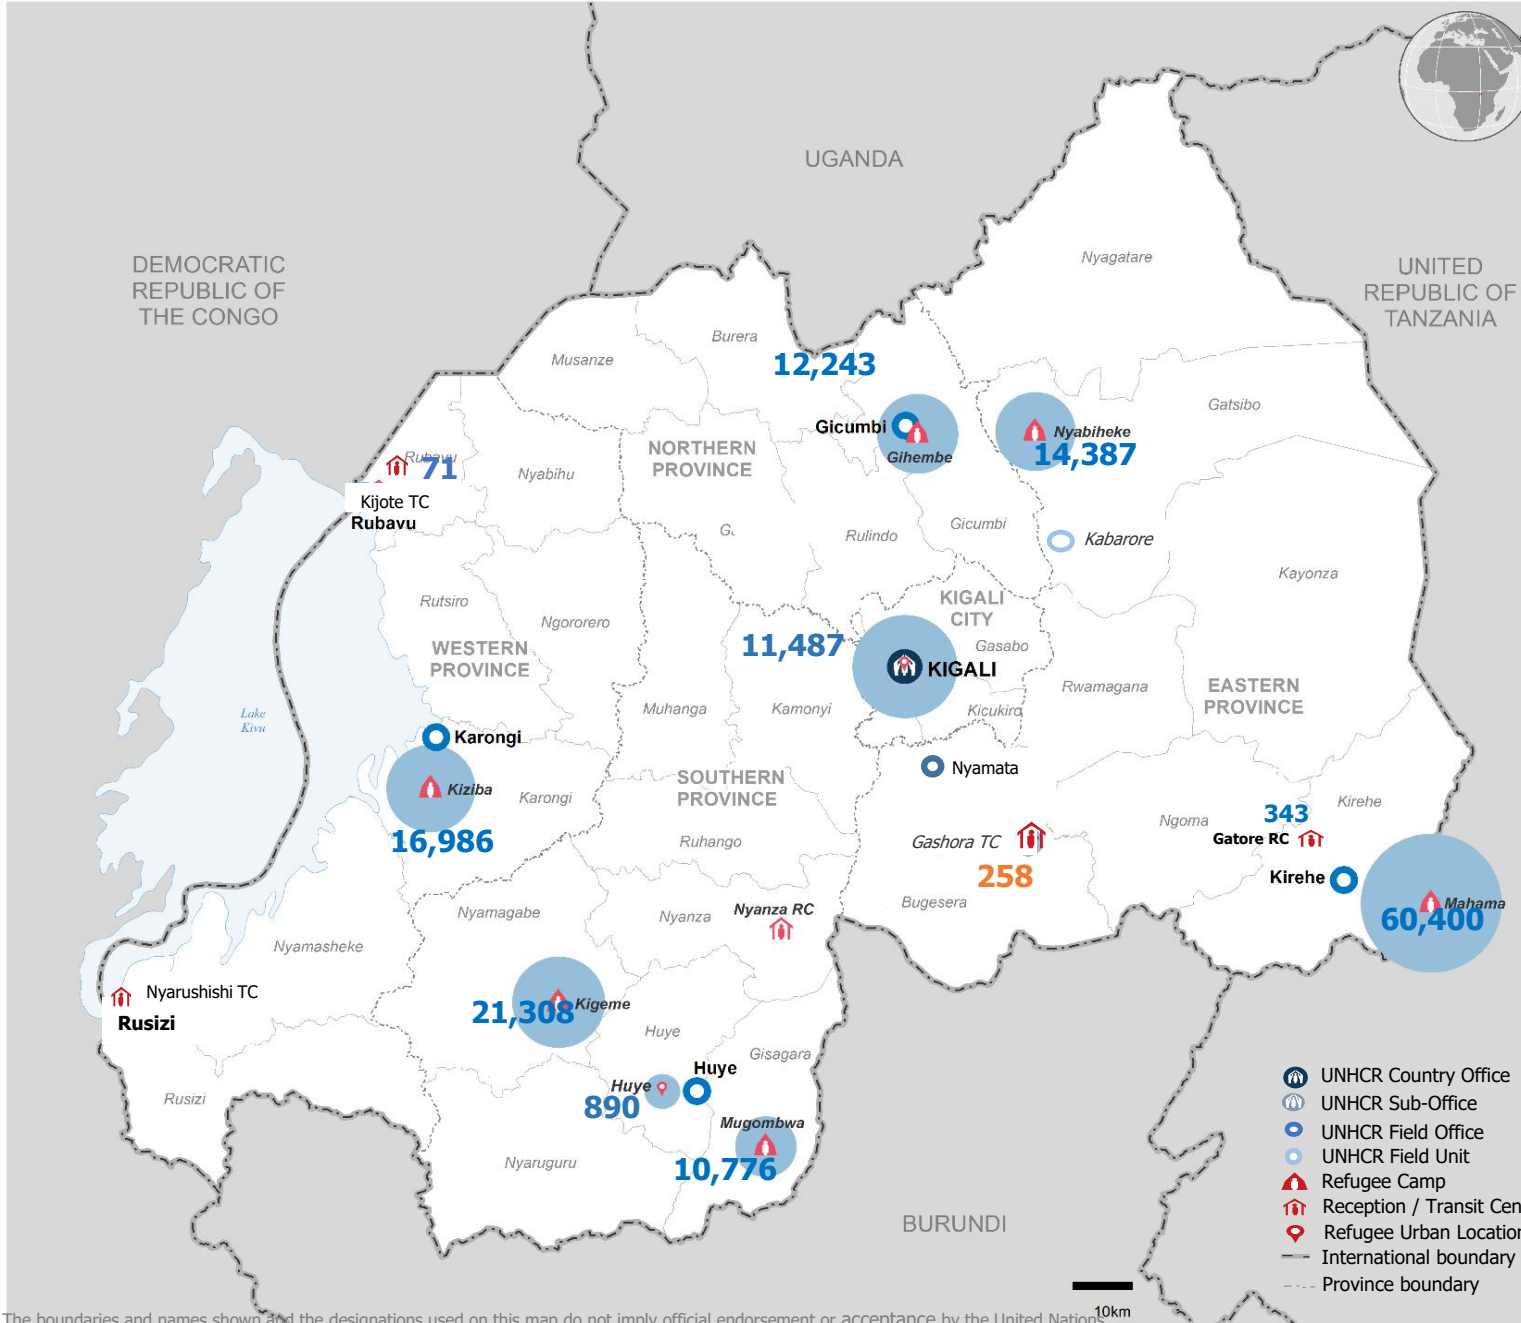

# Rwanda

## Population of Concern to UNHCR

as of 30th June 2020

### Population Figures

Total Population	<b>149,149</b>
Refugees	<b>144,194</b>
Asylum Seekers	<b>338</b>
Others	<b>4,617</b>

### Age Breakdown