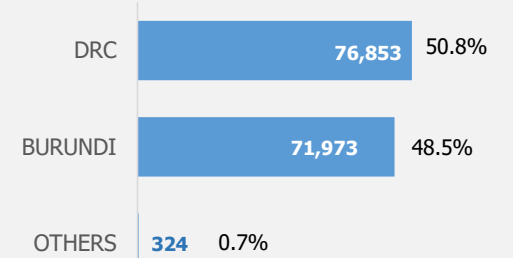

Rwanda

Population of Concern to UNHCR

as of 30th June 2020

Population Figures

Total Population	149,149
Refugees	144,194
Asylum Seekers	338
Others	4,617

CoO Breakdown (Ref)

Age Breakdown

Monthly Registration Trends

The boundaries and names shown and the designations used on this map do not imply official endorsement or acceptance by the United Nations.