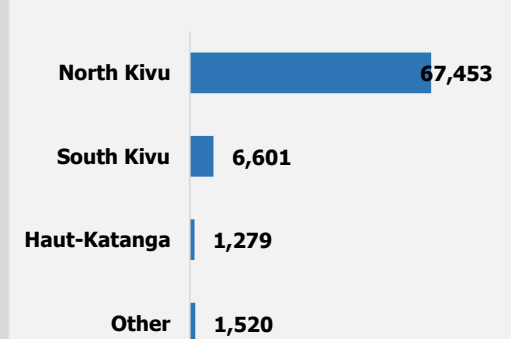

Province of origin (Ref)

The boundaries and names shown and the designations used on this map do not imply official endorsement or acceptance by the United Nations