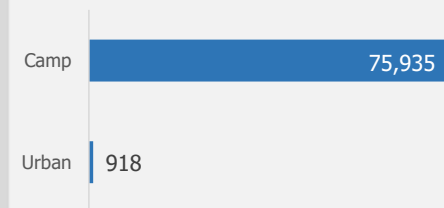

**Population Figures**

**Congolese Population** **76,853**

**Households** **15,569**

**Refugees** **73,896**

**Asylum Seekers** **187**

**Others** **2,770**

**Age Breakdown**

**Urban Vs Camp (Ref)**