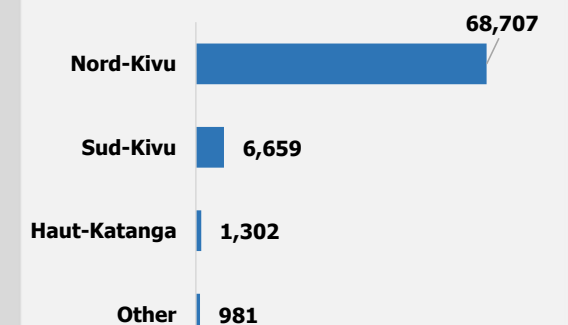

Population Figures

Congolese Population	77,649
Households	15,512
Refugees	74,508
Asylum Seekers	188
Others	2,953

Age Breakdown

Urban Vs Camp (PoC)

Province of origin (PoC)

The boundaries and names shown and the designations used on this map do not imply official endorsement or acceptance by the United Nations