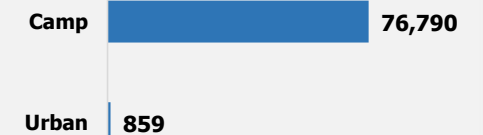

Population Figures

Congolese Population	77,649
Households	15,512
Refugees	74,508
Asylum Seekers	188
Others	2,953

Age Breakdown

Urban Vs Camp (PoC)

Province of origin (PoC)

The boundaries and names shown and the designations used on this map do not imply official endorsement or acceptance by the United Nations