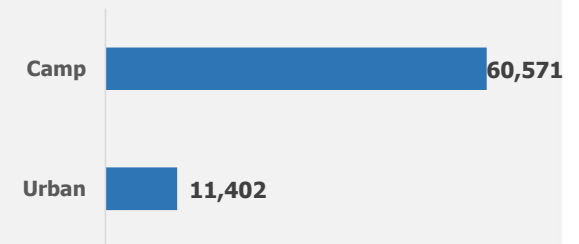

Rwanda

Burundian Population

as of 30th June 2020

Population Figures

Burundian Population **71,973**
Households **26,232**
Group Registered **1,245**

Refugees **70,061**
Asylum Seekers **71**
Others **1,841**

Age Breakdown

Urban Vs Camp

Province of origin

The boundaries and names shown and the designations used on this map do not imply official endorsement or acceptance by the United Nations