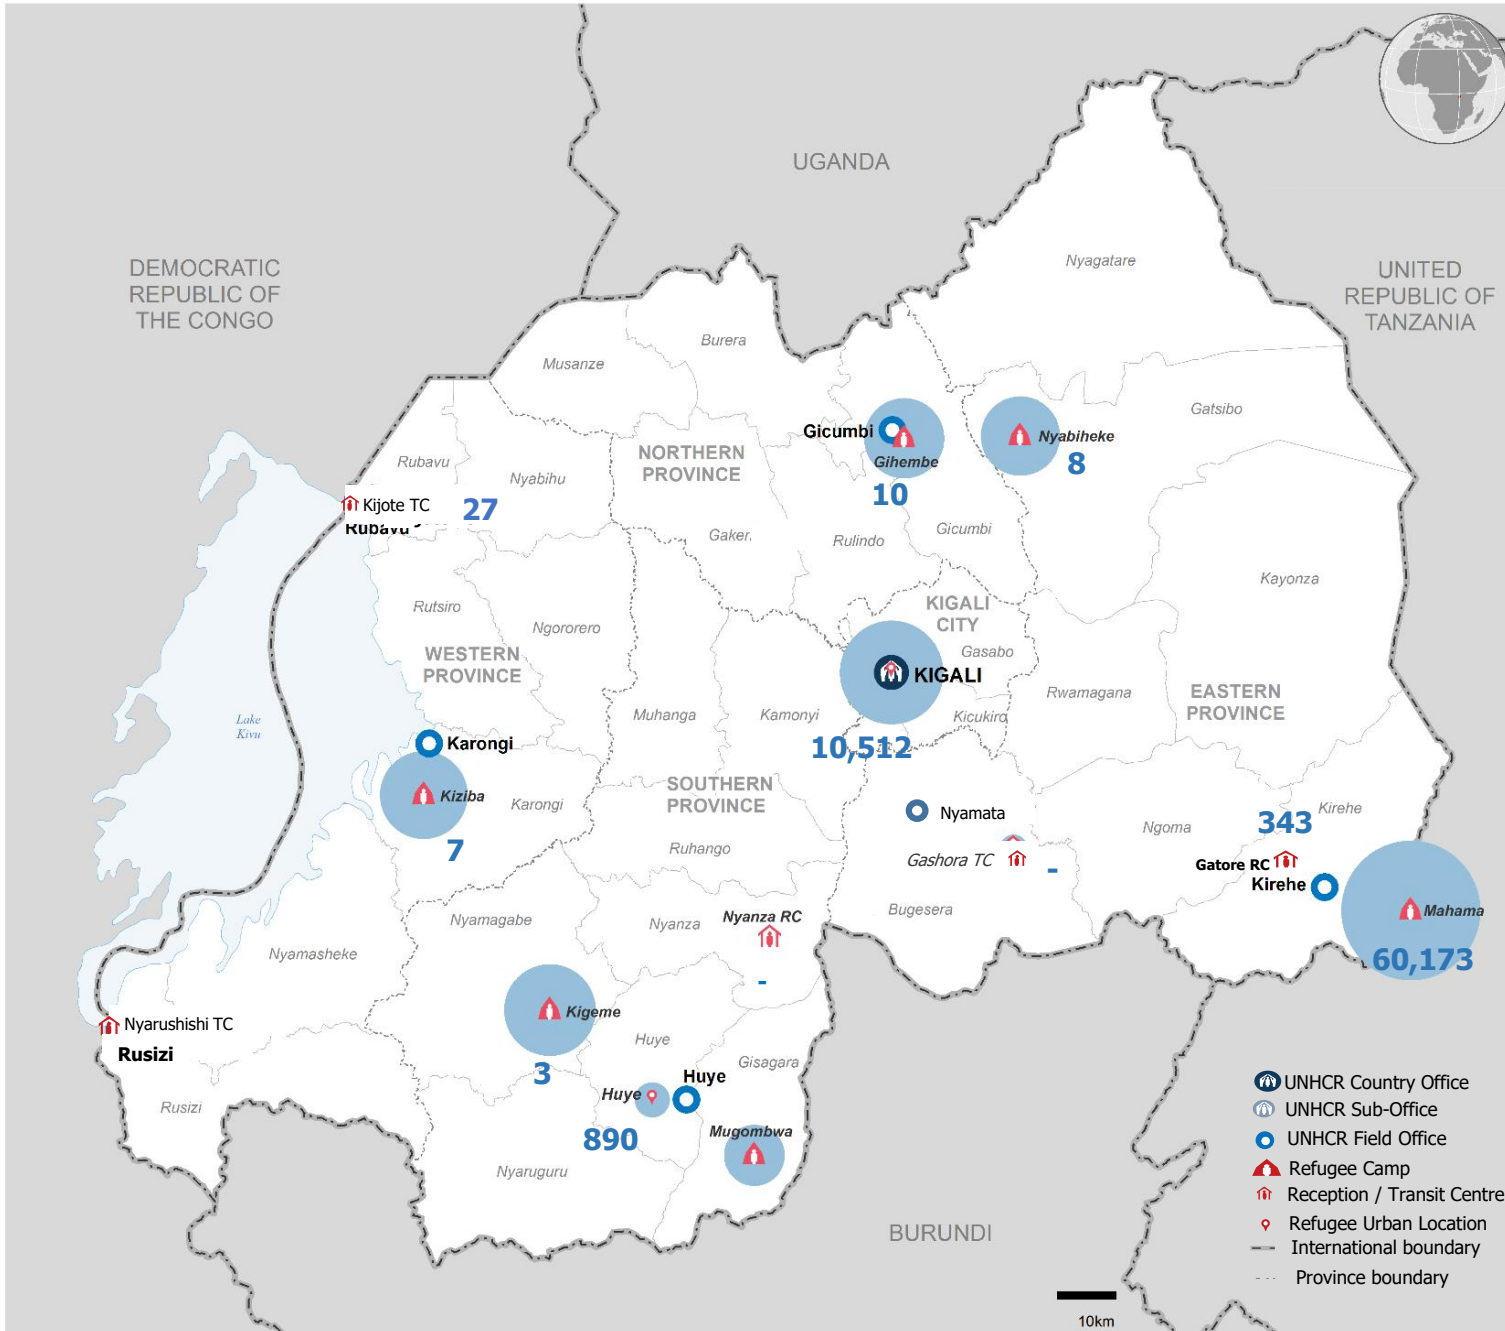

Rwanda

Burundian Population

as of 30th June 2020

Population Figures

Burundian Population **71,973**
Households **26,232**
Group Registered **1,245**

Refugees **70,061**
Asylum Seekers **71**
Others **1,841**

Age Breakdown

Urban Vs Camp

Province of origin

The boundaries and names shown and the designations used on this map do not imply official endorsement or acceptance by the United Nations