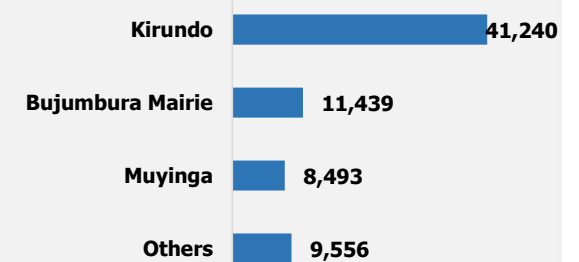

Province of origin

The boundaries and names shown and the designations used on this map do not imply official endorsement or acceptance by the United Nations