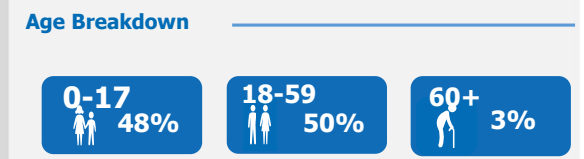

Rwanda

Burundian Population

as of 28 February 2021

Population Figures

Burundian Population	59,957
Households	21,534
Group Registered	801
Refugees	58,282
Asylum Seekers	64
Others	1,611

Province of origin

Kirundo	33,639
Bujumbura Mairie	11,259
Muyinga	6,157
Others	8,902