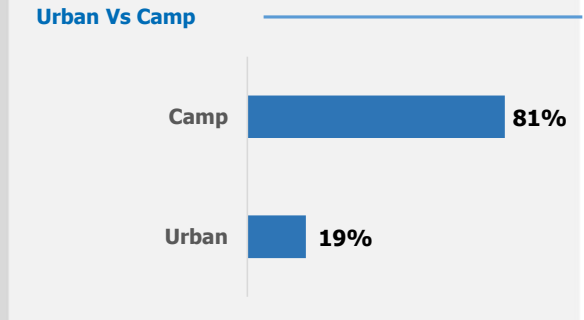

Rwanda

Burundian Population

as of 28 February 2021

Population Figures

Burundian Population	59,957
Households	21,534
Group Registered	801
Refugees	58,282
Asylum Seekers	64
Others	1,611

Province of origin

Kirundo	33,639
Bujumbura Mairie	11,259
Muyinga	6,157
Others	8,902