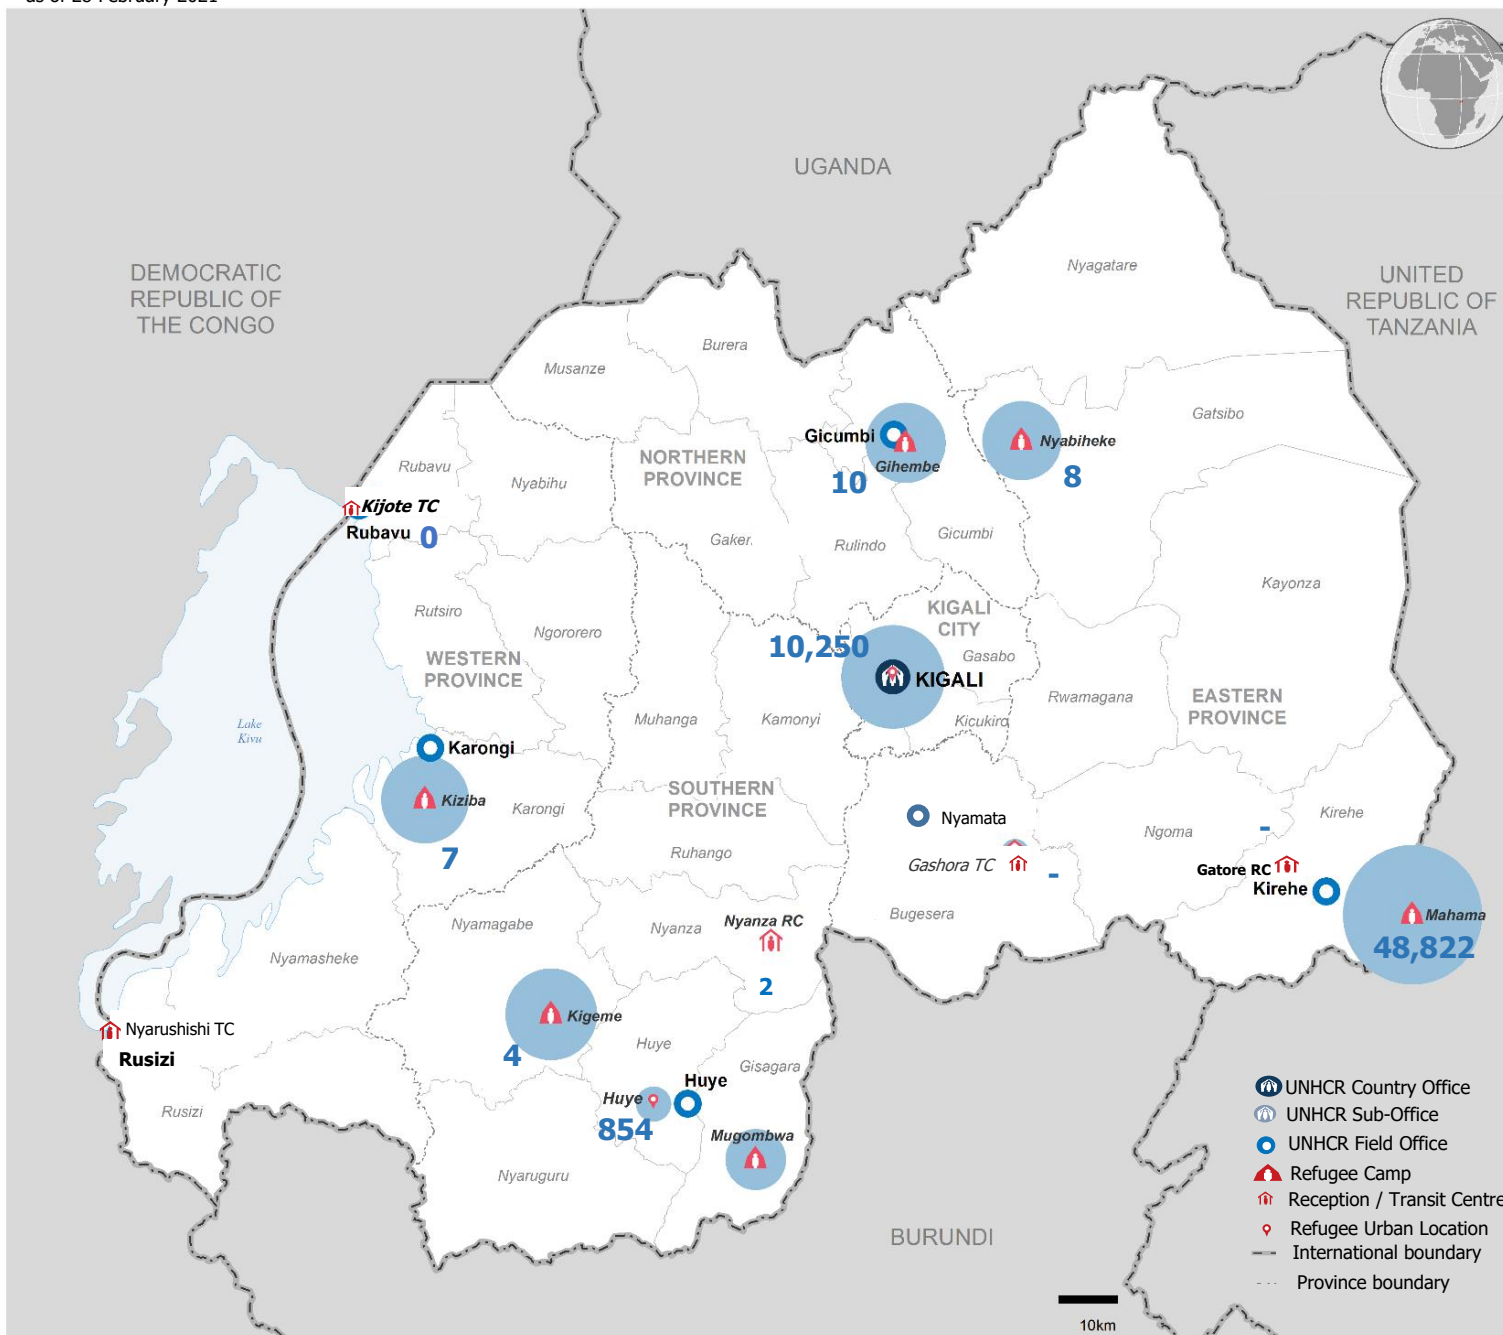

Rwanda

Burundian Population

as of 28 February 2021

Population Figures

Burundian Population	59,957
Households	21,534
Group Registered	801
Refugees	58,282
Asylum Seekers	64
Others	1,611

Province of origin

Kirundo	33,639
Bujumbura Mairie	11,259
Muyinga	6,157
Others	8,902

The boundaries and names shown and the designations used on this map do not imply official endorsement or acceptance by the United Nations