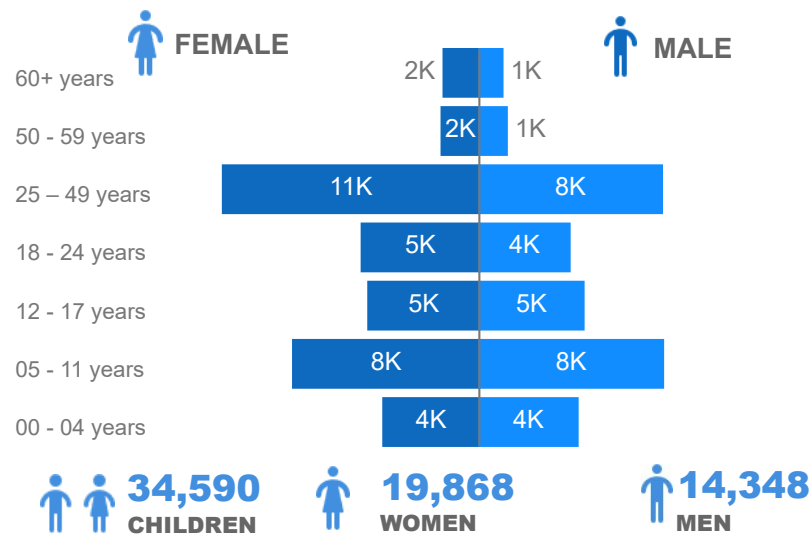

Cameroonian refugees are predominantly from North-West and South-West regions of Cameroon affected by the crisis between the government and activists calling for independence of the Anglophone region. The arrival of Cameroonian refugees in Nigeria has since presented a new dimension to the already complex humanitarian situation in Nigeria.

68,806

TOTAL REGISTERED REFUGEES FROM CAMEROON

REGISTERED REFUGEES DEMOGRAPHICS

BREAKDOWN BY SPECIFIC NEEDS

Updated: 30 October 2021

Source: UNHCR

Feedback: nigabim@unhcr.org

BREAKDOWN BY STATE