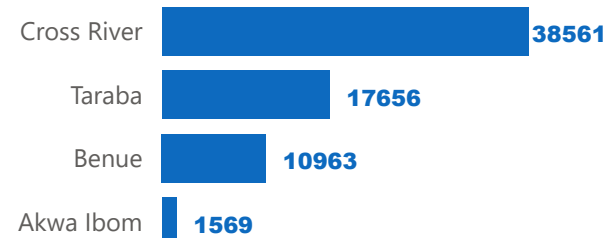

Cameroonian refugees are predominantly from North-West and South-West regions of Cameroon affected by the crisis between the government and activists calling for independence of the Anglophone region. The arrival of Cameroonian refugees in Nigeria has since presented a new dimension to the already complex humanitarian situation in Nigeria.

68,806

TOTAL REGISTERED REFUGEES FROM CAMEROON

REGISTERED REFUGEES DEMOGRAPHICS

BREAKDOWN BY SPECIFIC NEEDS

Updated: 30 October 2021

Source: UNHCR

Feedback: nigabim@unhcr.org

BREAKDOWN BY STATE

Note: 57 Cameroonian Refugees in other locations not included in breakdown.

BREAKDOWN BY LOCATION TYPE

● Host Community ● Settlement

BREAKDOWN BY SETTLEMENT

The boundaries and names shown and the designations used on this map do not imply official endorsement or acceptance by the United Nations.