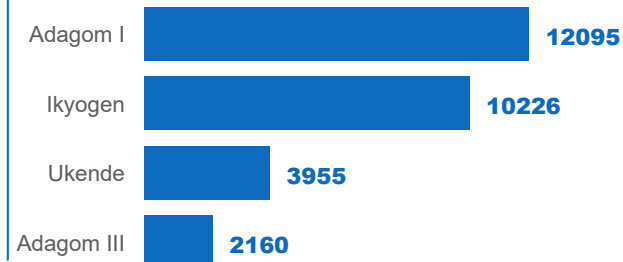

BREAKDOWN BY SETTLEMENT