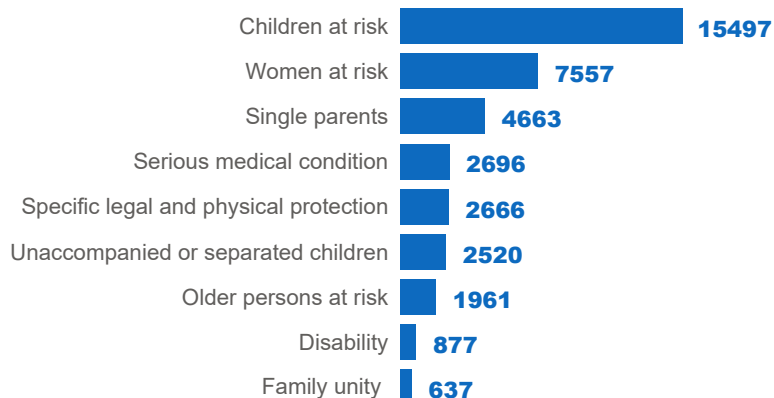

Cameroonian refugees are predominantly from North-West and South-West regions of Cameroon affected by the crisis between the government and activists calling for independence of the Anglophone region. The arrival of Cameroonian refugees in Nigeria has since presented a new dimension to the already complex humanitarian situation in Nigeria.

68,806

TOTAL REGISTERED REFUGEES FROM CAMEROON

REGISTERED REFUGEES DEMOGRAPHICS

BREAKDOWN BY SPECIFIC NEEDS

Updated: 30 October 2021

Source: UNHCR

Feedback: nigabim@unhcr.org

BREAKDOWN BY STATE