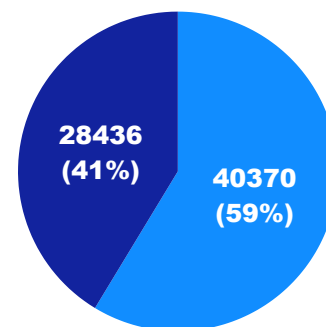

Cameroonian refugees are predominantly from North-West and South-West regions of Cameroon affected by the crisis between the government and activists calling for independence of the Anglophone region. The arrival of Cameroonian refugees in Nigeria has since presented a new dimension to the already complex humanitarian situation in Nigeria.

68,806

TOTAL REGISTERED REFUGEES FROM CAMEROON

REGISTERED REFUGEES DEMOGRAPHICS

BREAKDOWN BY SPECIFIC NEEDS

Updated: 30 October 2021

Source: UNHCR

Feedback: nigabim@unhcr.org

BREAKDOWN BY STATE

Note: 57 Cameroonian Refugees in other locations not included in breakdown.

BREAKDOWN BY LOCATION TYPE

● Host Community ● Settlement

BREAKDOWN BY SETTLEMENT

The boundaries and names shown and the designations used on this map do not imply official endorsement or acceptance by the United Nations.