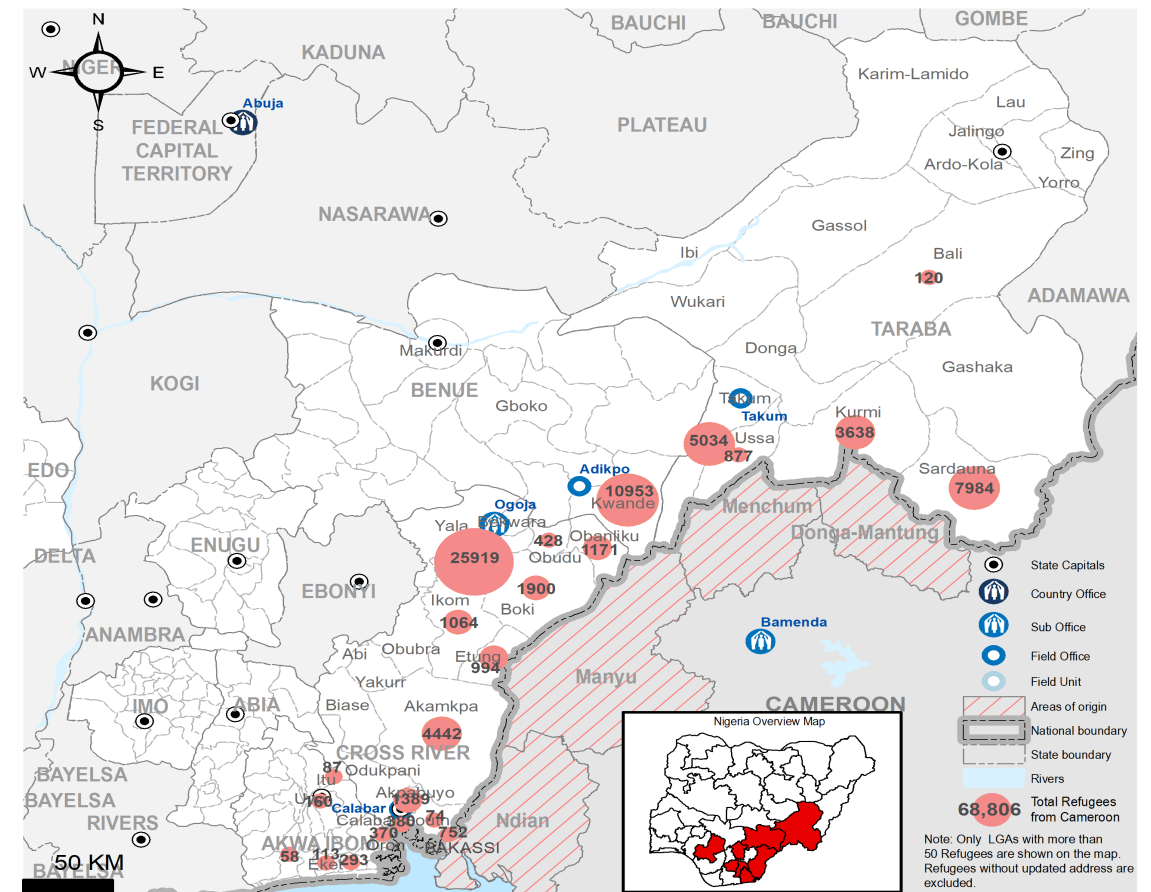

Cameroonian refugees are predominantly from North-West and South-West regions of Cameroon affected by the crisis between the government and activists calling for independence of the Anglophone region. The arrival of Cameroonian refugees in Nigeria has since presented a new dimension to the already complex humanitarian situation in Nigeria.

68,806

TOTAL REGISTERED REFUGEES FROM CAMEROON

REGISTERED REFUGEES DEMOGRAPHICS

BREAKDOWN BY SPECIFIC NEEDS

Updated: 30 October 2021

Source: UNHCR

Feedback: nigabim@unhcr.org

BREAKDOWN BY STATE

Note: 57 Cameroonian Refugees in other locations not included in breakdown.

BREAKDOWN BY LOCATION TYPE

● Host Community ● Settlement

BREAKDOWN BY SETTLEMENT

The boundaries and names shown and the designations used on this map do not imply official endorsement or acceptance by the United Nations.