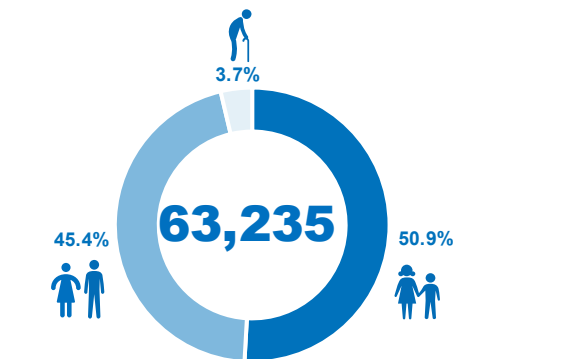

Cameroon Refugees are predominantly from North-West and South-West Regions of Cameroon affected by the crisis between the government and activists calling for independence of the Anglophone Region. The arrival of Cameroonians refugees in Nigeria has since presented a new dimension to the already complex humanitarian situation in Nigeria.