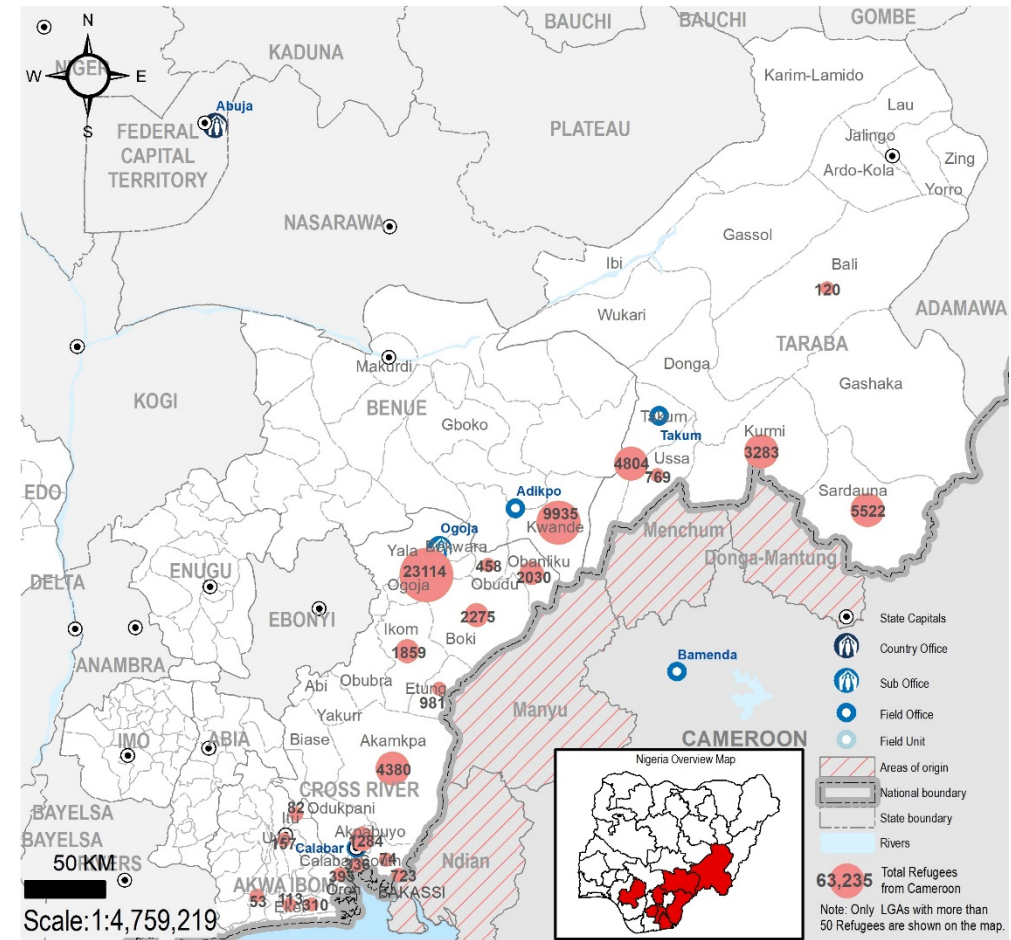

Cameroon Refugees are predominantly from North-West and South-West Regions of Cameroon affected by the crisis between the government and activists calling for independence of the Anglophone Region. The arrival of Cameroonians refugees in Nigeria has since presented a new dimension to the already complex humanitarian situation in Nigeria.

The boundaries and names shown, and the designations used on this map do not imply official endorsement or acceptance by the United Nations.
Sources: UNHCR Nigeria Updated: February 2021 Feedback: nigabim@unhcr.org Website: https://www.unhcr.org/