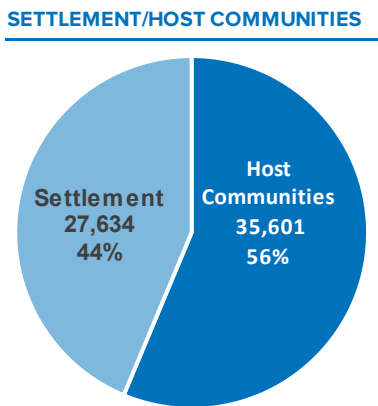

Cameroon Refugees are predominantly from North-West and South-West Regions of Cameroon affected by the crisis between the government and activists calling for independence of the Anglophone Region. The arrival of Cameroonians refugees in Nigeria has since presented a new dimension to the already complex humanitarian situation in Nigeria.

The boundaries and names shown, and the designations used on this map do not imply official endorsement or acceptance by the United Nations.
Sources: UNHCR Nigeria Updated: February 2021 Feedback: nigabim@unhcr.org Website: https://www.unhcr.org/