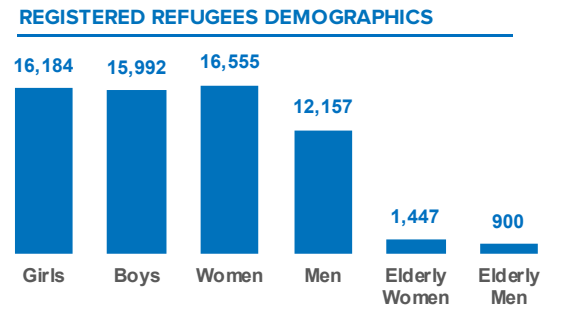

Cameroon Refugees are predominantly from North-West and South-West Regions of Cameroon affected by the crisis between the government and activists calling for independence of the Anglophone Region. The arrival of Cameroonians refugees in Nigeria has since presented a new dimension to the already complex humanitarian situation in Nigeria.