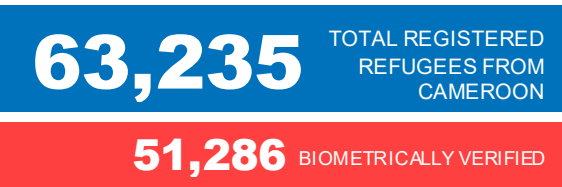

Cameroon Refugees are predominantly from North-West and South-West Regions of Cameroon affected by the crisis between the government and activists calling for independence of the Anglophone Region. The arrival of Cameroonians refugees in Nigeria has since presented a new dimension to the already complex humanitarian situation in Nigeria.