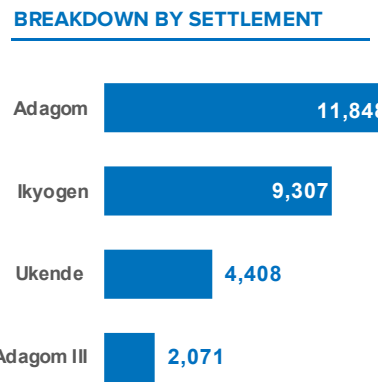

Cameroon Refugees are predominantly from North-West and South-West Regions of Cameroon affected by the crisis between the government and activists calling for independence of the Anglophone Region. The arrival of Cameroonians refugees in Nigeria has since presented a new dimension to the already complex humanitarian situation in Nigeria.

The boundaries and names shown, and the designations used on this map do not imply official endorsement or acceptance by the United Nations.
Sources: UNHCR Nigeria Updated: February 2021 Feedback: nigabim@unhcr.org Website: https://www.unhcr.org/