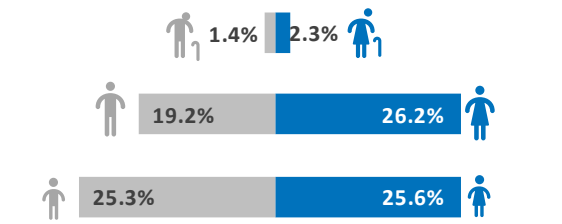

Cameroon Refugees are predominantly from North-West and South-West Regions of Cameroon affected by the crisis between the government and activists calling for independence of the Anglophone Region. The arrival of Cameroonians refugees in Nigeria has since presented a new dimension to the already complex humanitarian situation in Nigeria.