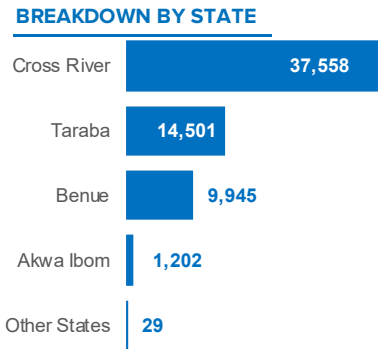

Cameroon Refugees are predominantly from North-West and South-West Regions of Cameroon affected by the crisis between the government and activists calling for independence of the Anglophone Region. The arrival of Cameroonians refugees in Nigeria has since presented a new dimension to the already complex humanitarian situation in Nigeria.