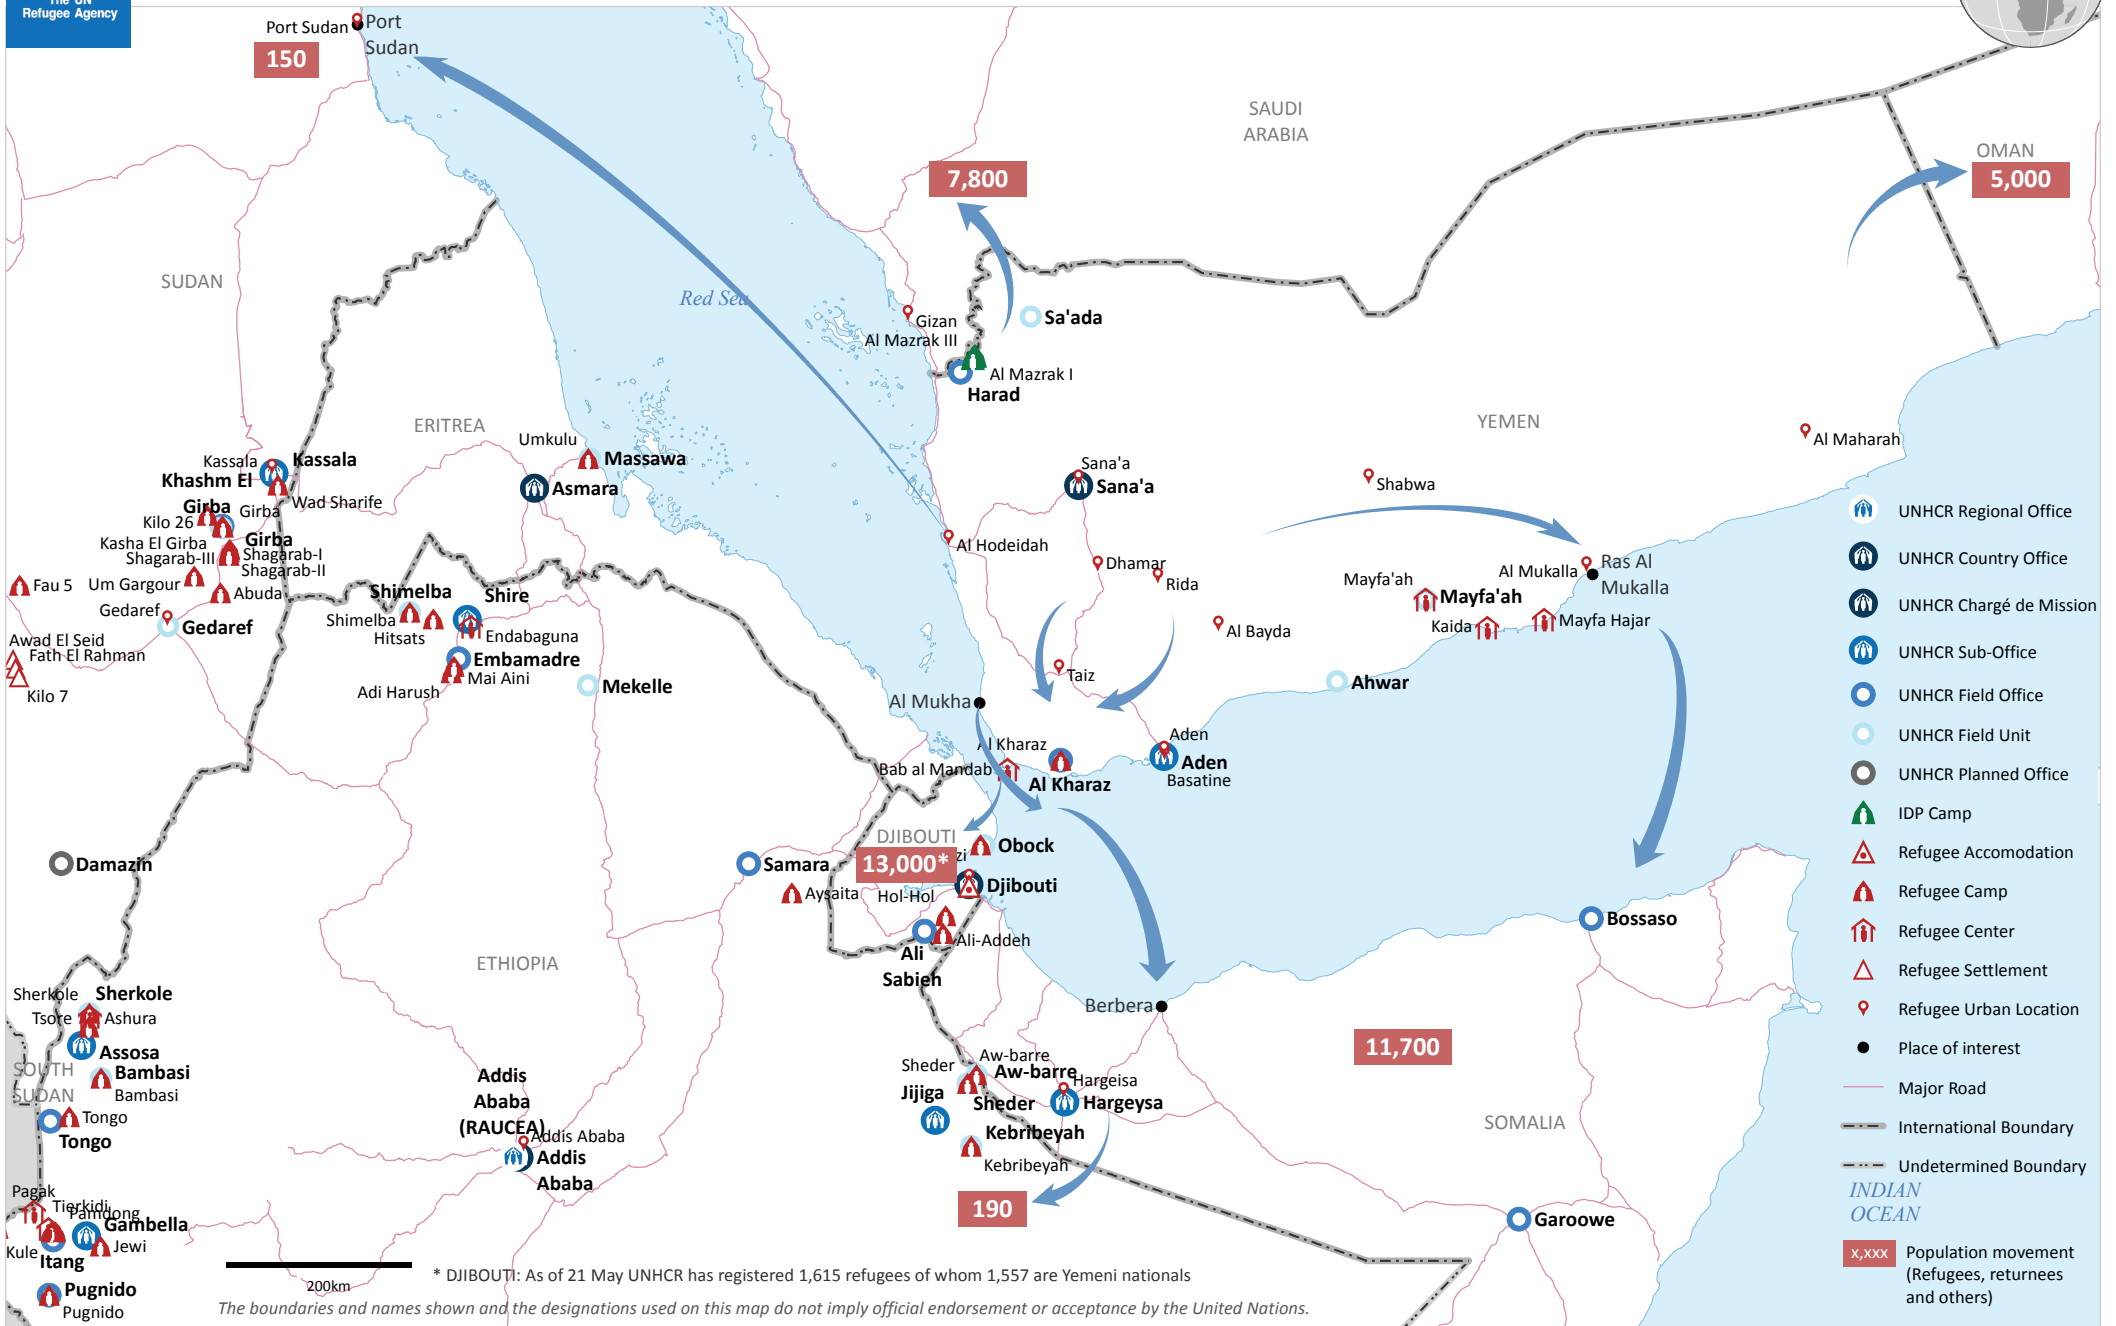

# Yemen Situation: Regional map

29 May 2015

\* DJIBOUTI: As of 21 May UNHCR has registered 1,615 refugees of whom 1,557 are Yemeni nationals

The boundaries and names shown and the designations used on this map do not imply official endorsement or acceptance by the United Nations.