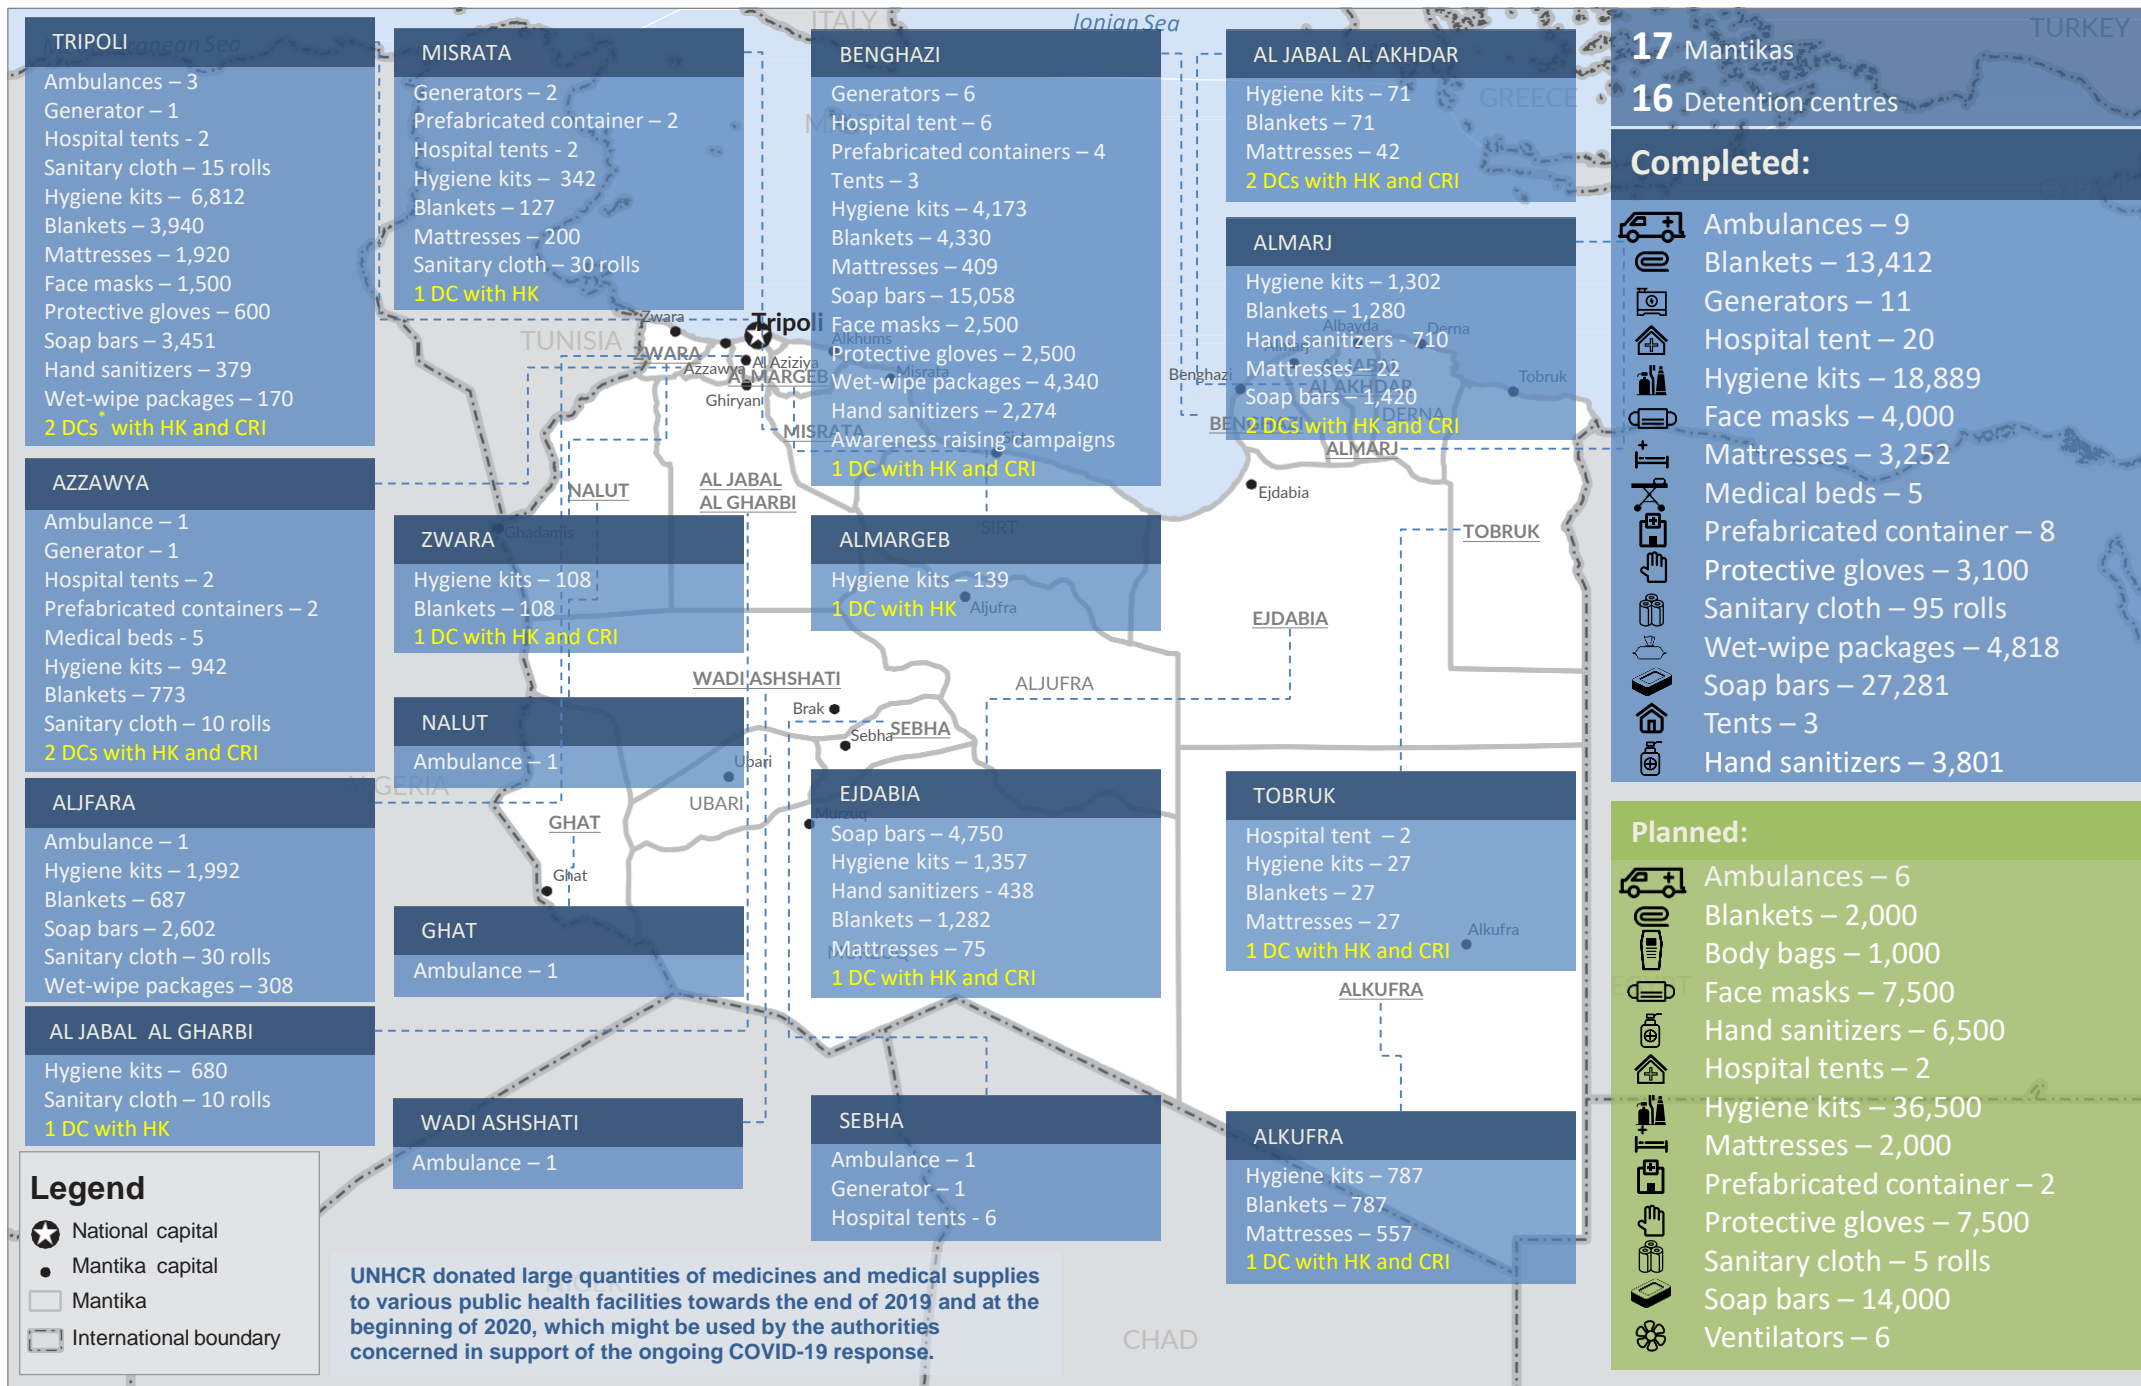

# UNHCR LIBYA: Support to COVID-19 Response

16 March – 13 November 2020

The boundaries and names shown, and the designations used on this map do not imply official endorsement or acceptance by the United Nations.

\* - Detention Centres