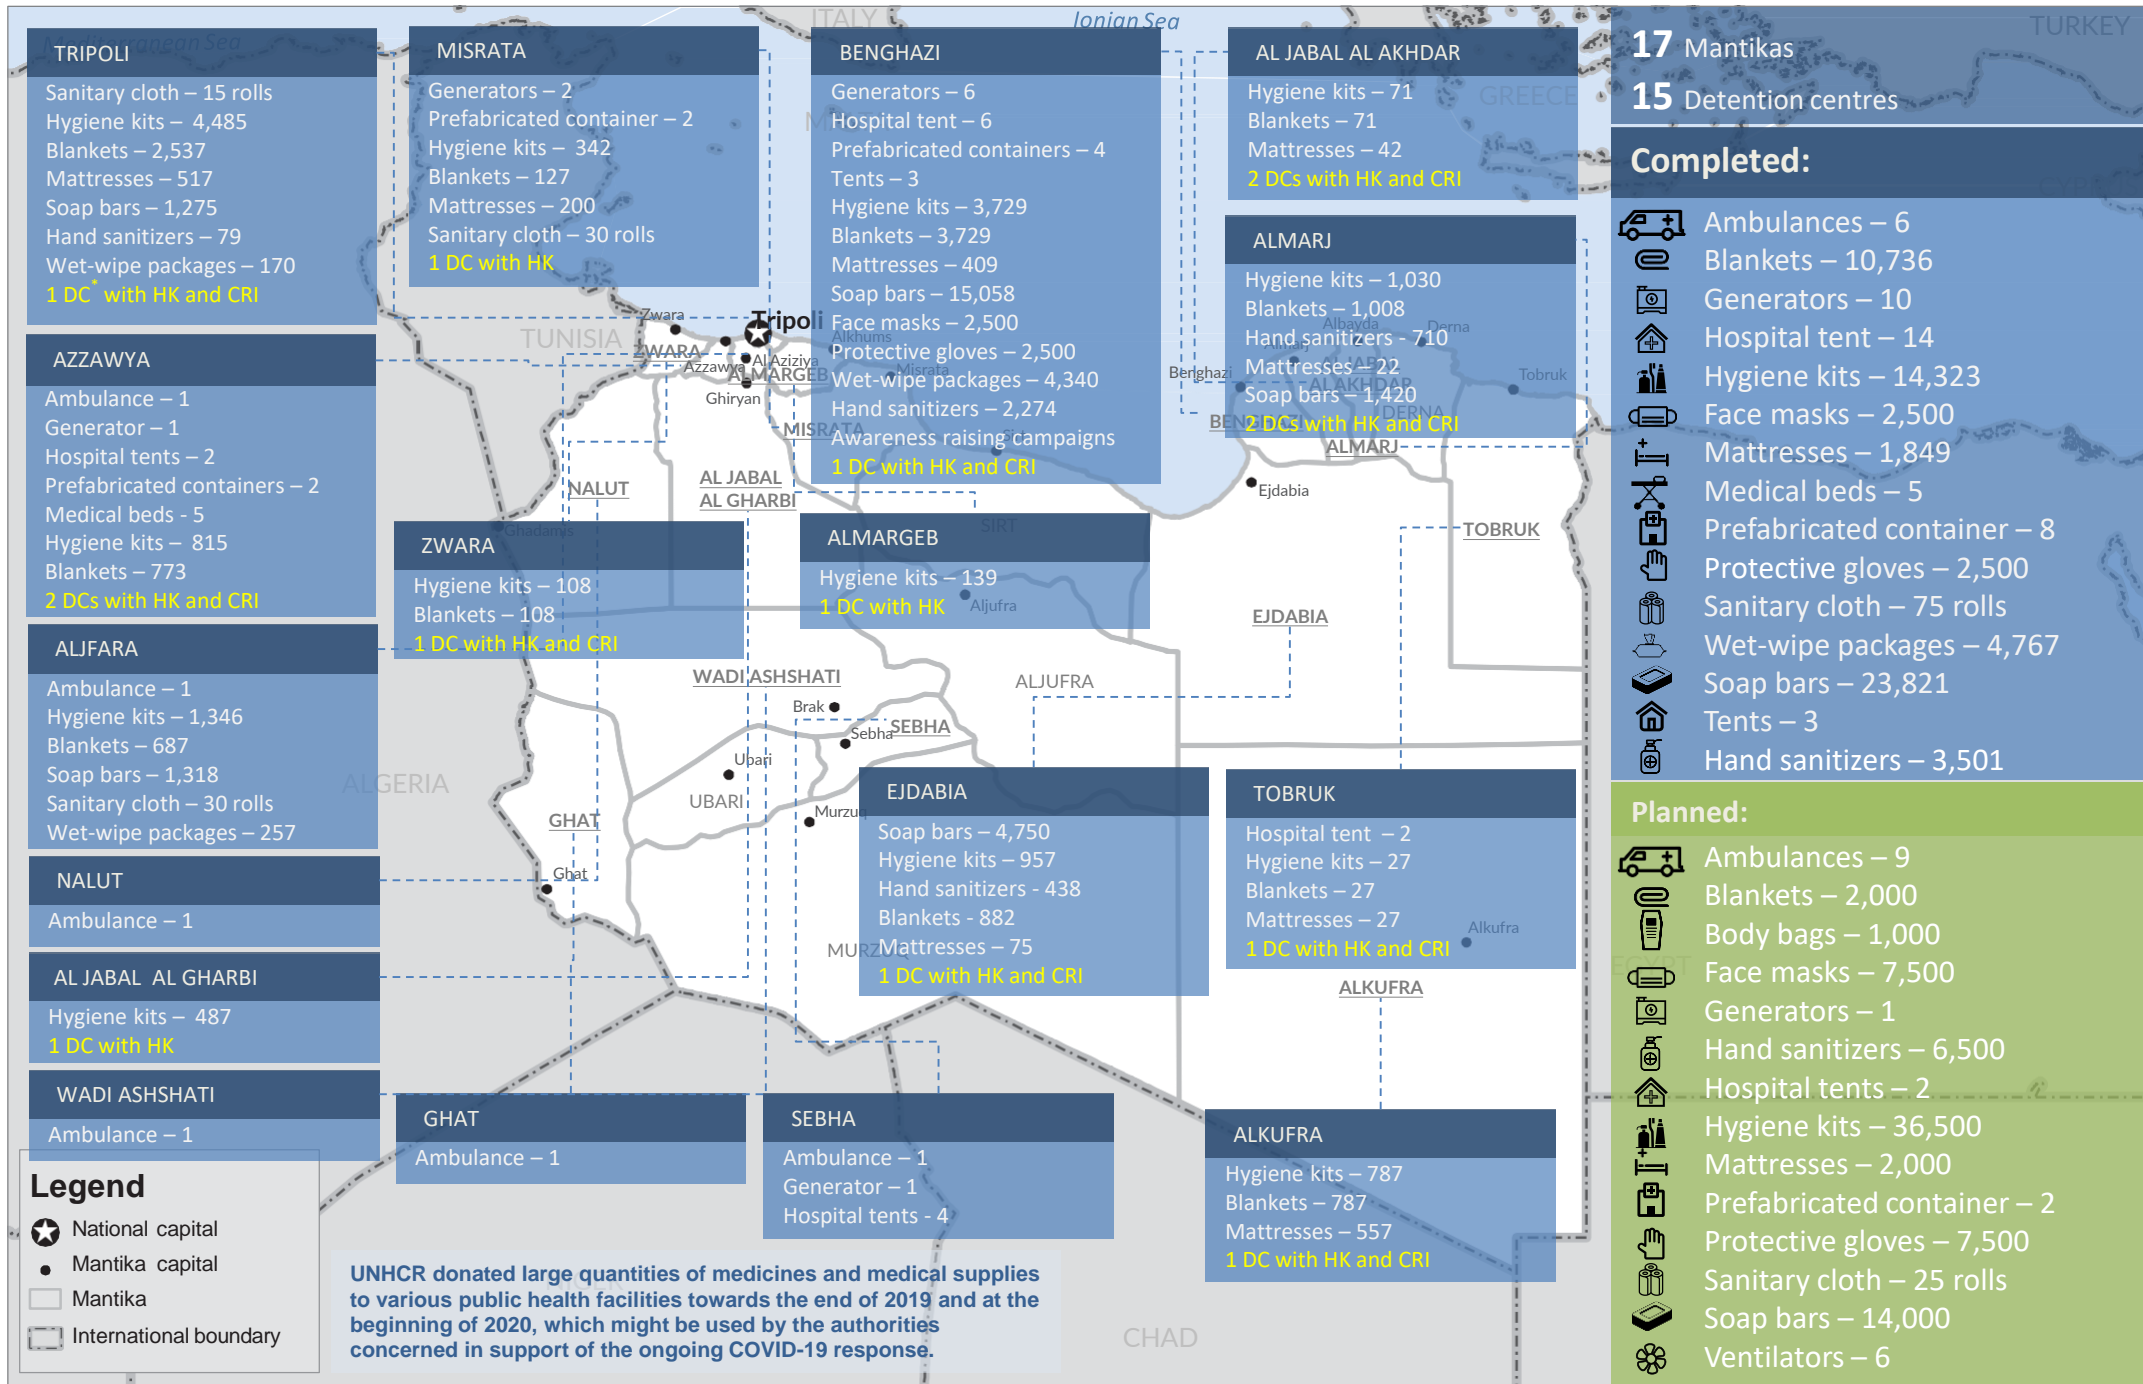

UNHCR LIBYA: Support to COVID-19 Response

16 March – 11 September 2020

The boundaries and names shown, and the designations used on this map do not imply official endorsement or acceptance by the United Nations.

* - Detention Centres