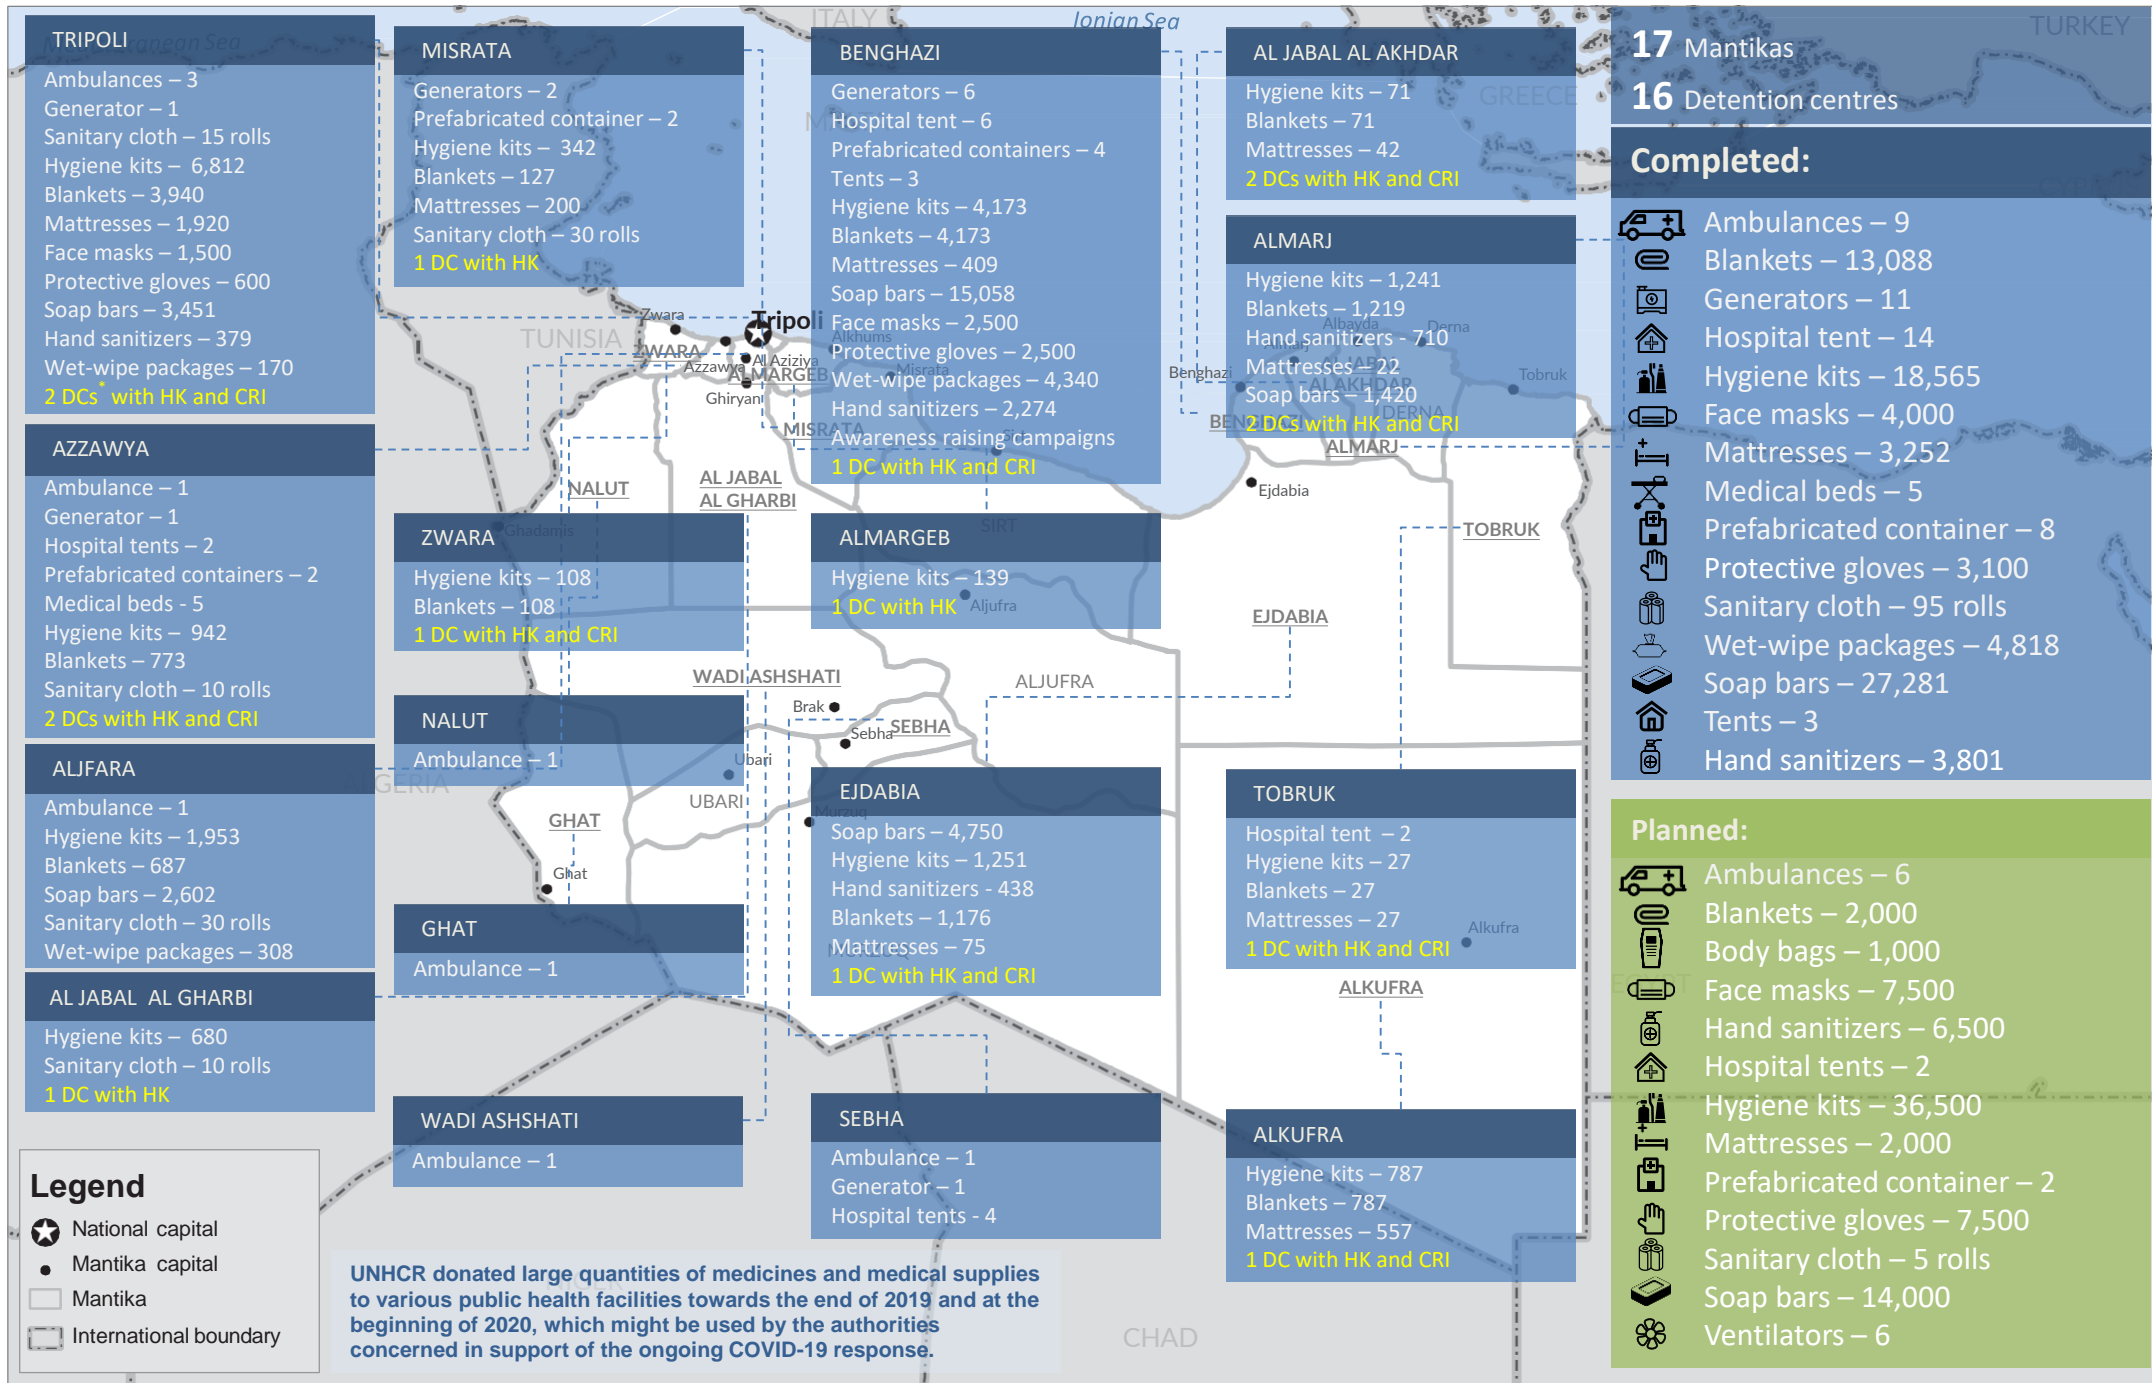

# UNHCR LIBYA: Support to COVID-19 Response

16 March – 6 November 2020

The boundaries and names shown, and the designations used on this map do not imply official endorsement or acceptance by the United Nations.

\* - Detention Centres