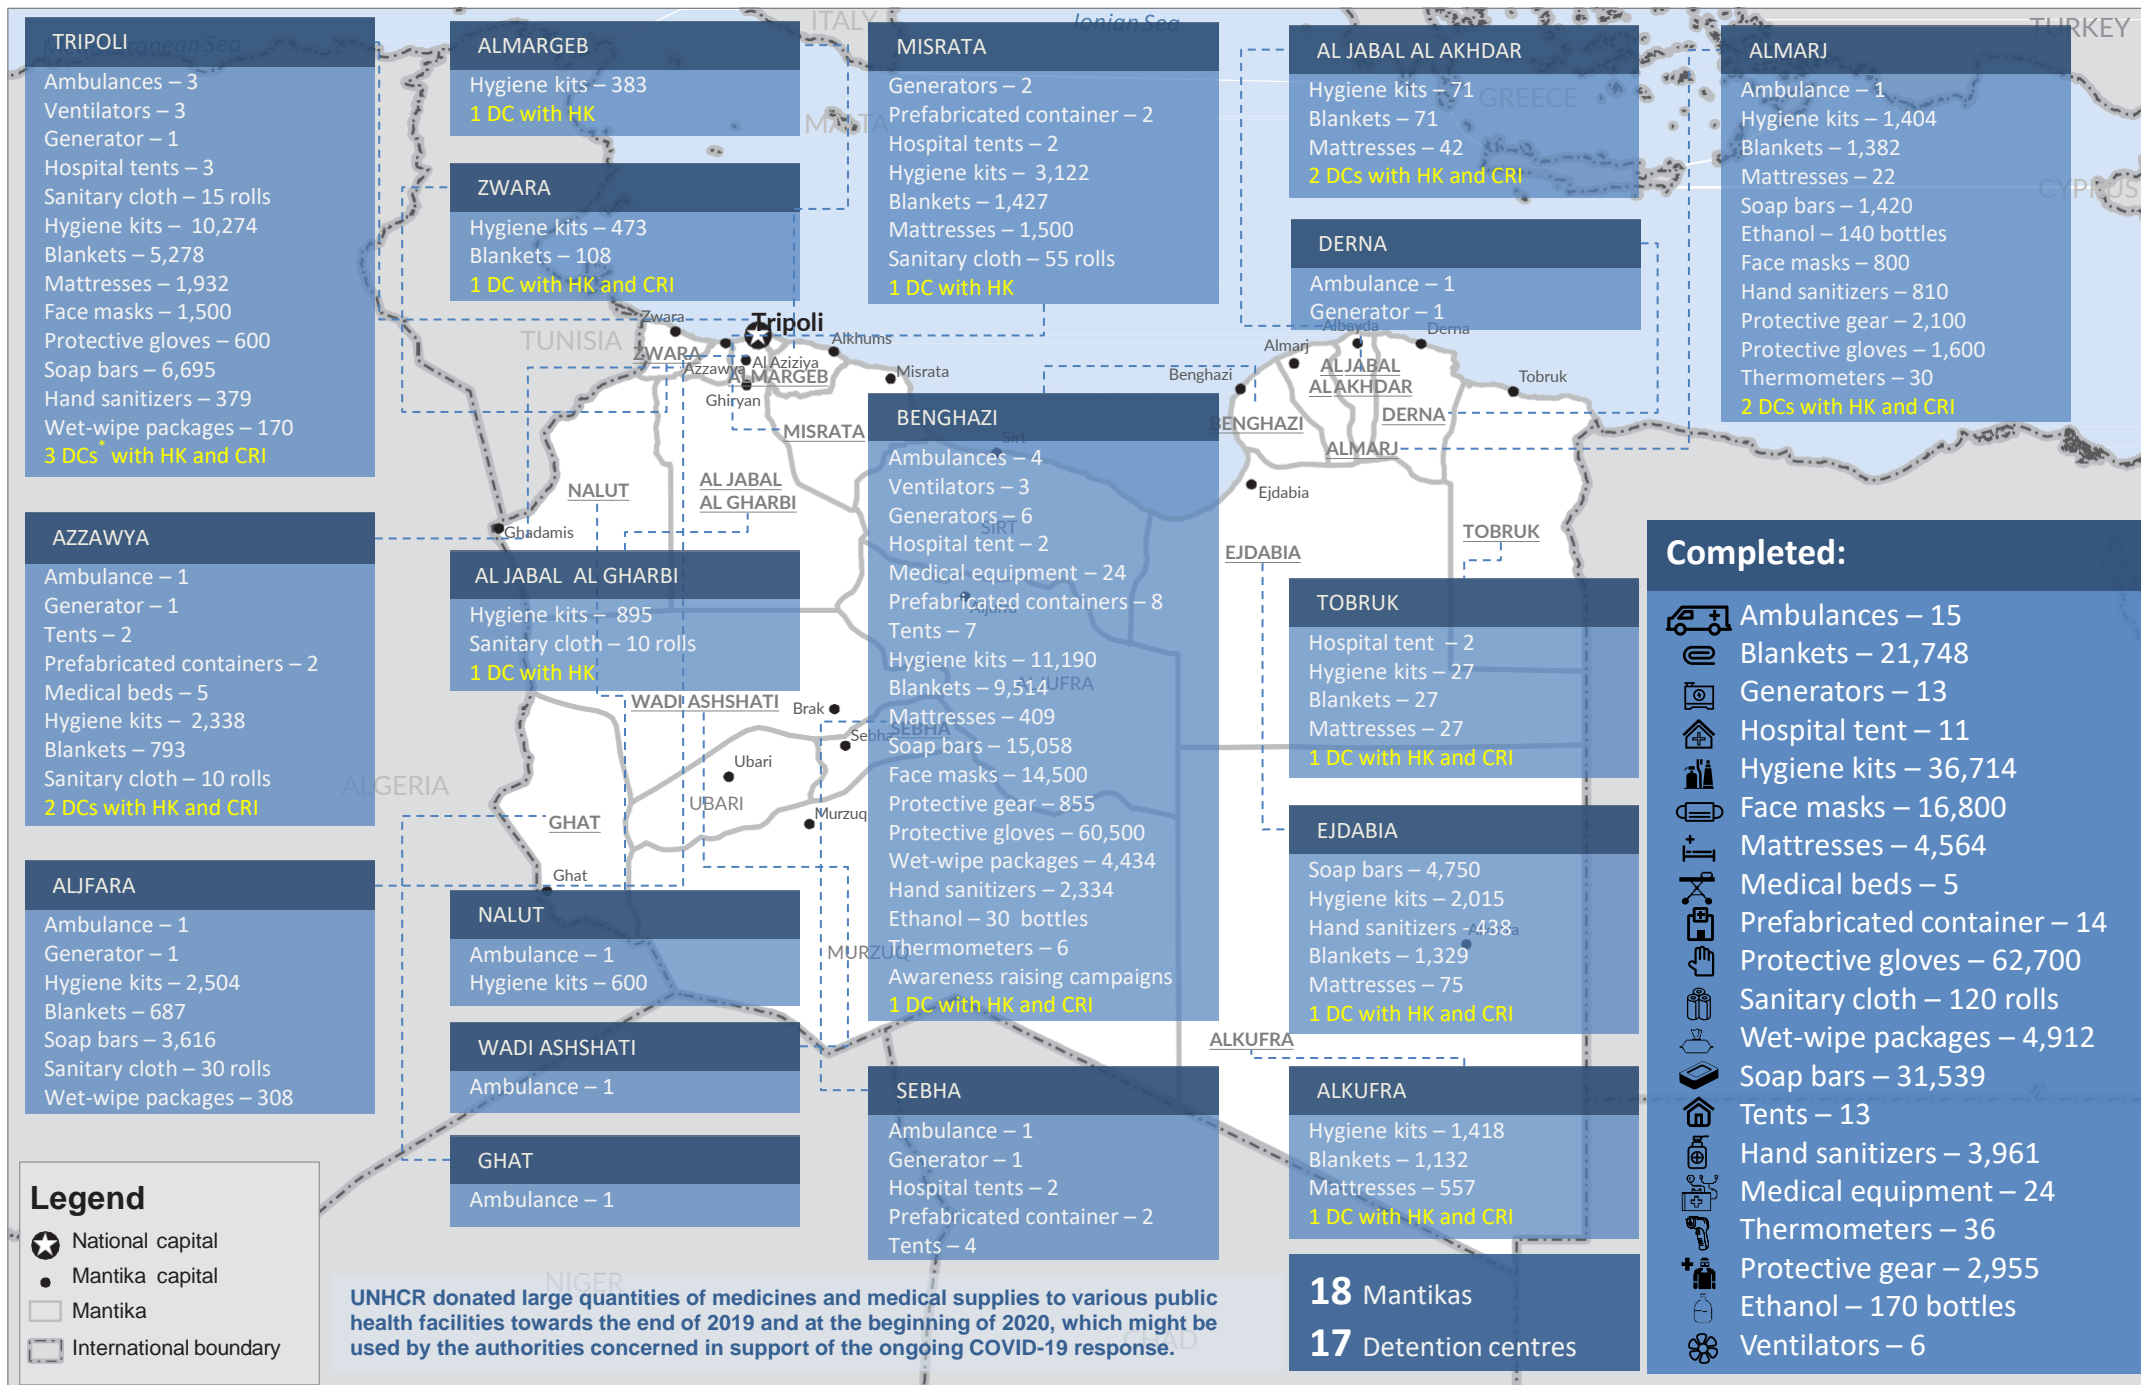

UNHCR LIBYA: Support to COVID-19 Response

March 2020 – June 2021

The boundaries and names shown, and the designations used on this map do not imply official endorsement or acceptance by the United Nations.

* - Detention Centres