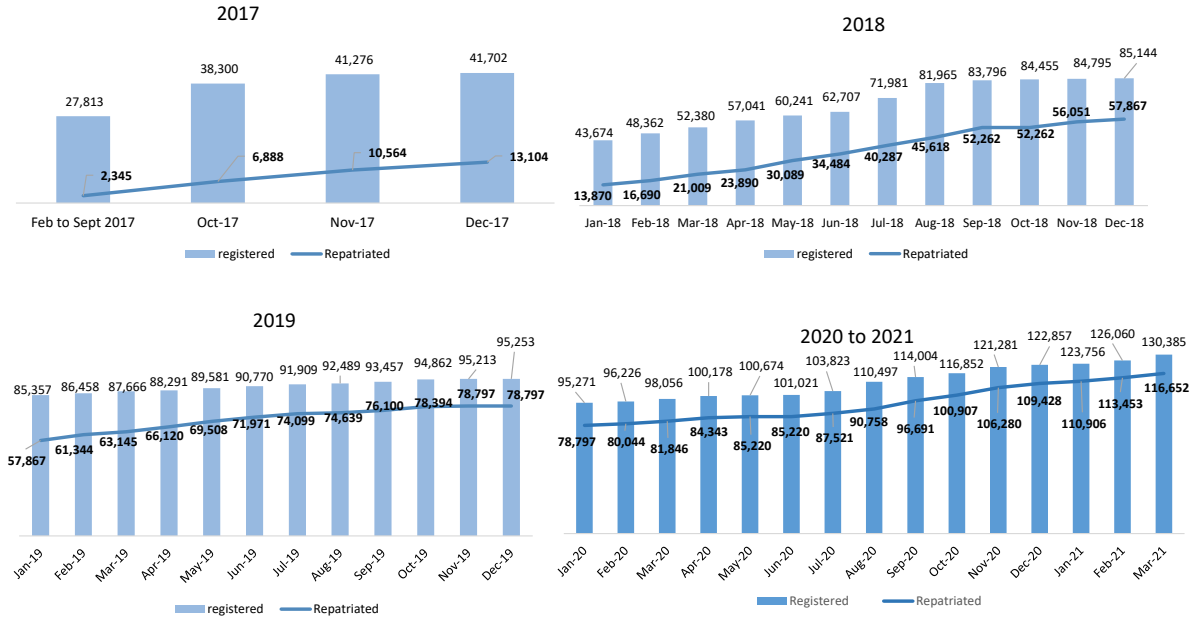

Age and Gender Composition of Population Repatriated

Individuals			Households (HH)			Age & Gender					
Female	58,328	50.0%	Total Households	39,246		Age	0-4	5-11	12-17	18-59	60+
Male	58,324	50.0%	Female-headed	15,544	39.6%	Female	14,383	12,033	6,570	23,816	1,526
Total Persons	116,652	100%	Single male	12,881	32.8%	Male	14,619	12,116	6,212	24,021	1,356
			Avg. HH size	3		Total	29,002	24,149	12,782	47,837	2,882
							24.9%	20.7%	11.0%	41.0%	2.5%

Repatriation Intention Registration and Departure Trends

Areas of Return - Burundi	%
Makamba	27,211 23.3%
Ruyigi	26,126 22.4%
Muyinga	18,546 15.9%
Cankuzo	12,185 10.4%
Rutana	9,405 8.1%
Kirundo	7,787 6.7%
Bururi	3,022 2.6%
Karuzi	2,854 2.4%
Gitega	2,167 1.9%
Rumonge	1,890 1.6%
Bujumbura M/R	1,617 1.4%
Ngozi	1,505 1.3%
Mwaro	1,178 1.0%
Cibitoke	366 0.3%
Bubanza	291 0.2%
Murambya	267 0.2%
Kayanza	235 0.2%