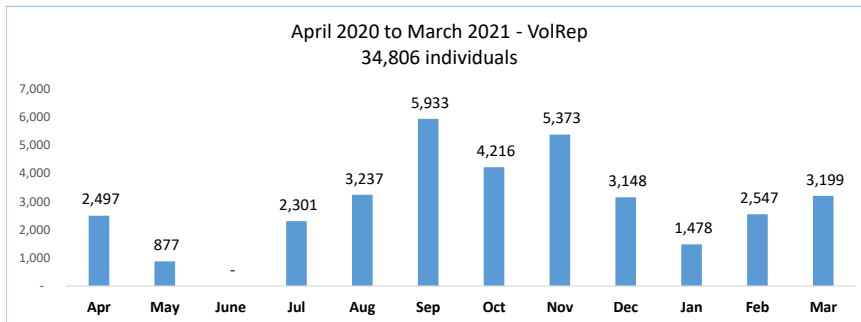

Age and Gender Composition of Population Repatriated

Individuals			Households (HH)			Age & Gender					
Female	58,328	50.0%	Total Households	39,246		Age	0-4	5-11	12-17	18-59	60+
Male	58,324	50.0%	Female-headed	15,544	39.6%	Female	14,383	12,033	6,570	23,816	1,526
Total Persons	116,652	100%	Single male	12,881	32.8%	Male	14,619	12,116	6,212	24,021	1,356
			Avg. HH size	3		Total	29,002	24,149	12,782	47,837	2,882
							24.9%	20.7%	11.0%	41.0%	2.5%

Repatriation Intention Registration and Departure Trends

Areas of Return - Burundi	%
Makamba	27,211 23.3%
Ruyigi	26,126 22.4%
Muyinga	18,546 15.9%
Cankuzo	12,185 10.4%
Rutana	9,405 8.1%
Kirundo	7,787 6.7%
Bururi	3,022 2.6%
Karuzi	2,854 2.4%
Gitega	2,167 1.9%
Rumonge	1,890 1.6%
Bujumbura M/R	1,617 1.4%
Ngozi	1,505 1.3%
Mwaro	1,178 1.0%
Cibitoke	366 0.3%
Bubanza	291 0.2%
Murambya	267 0.2%
Kayanza	235 0.2%