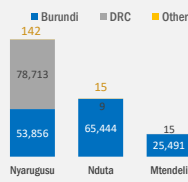

Camp-based population by country of origin