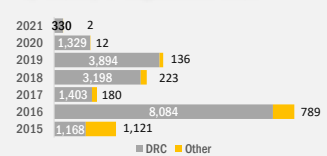

Resettlement departures by country of origin, 2015-2021