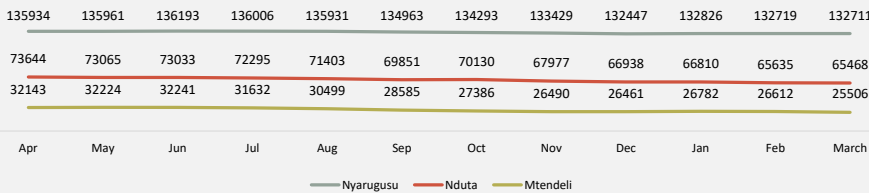

Key Figures

Camp-based population by country of origin

Country of origin

Voluntary return of Burundian refugees, 2017-2021

Local integration

162,000 former Burundian refugees (1972) granted citizenship by the Government of Tanzania.

Resettlement departures by country of origin, 2015-2021

Camp populad: April 2020 to March 2021