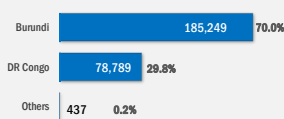

Country of origin