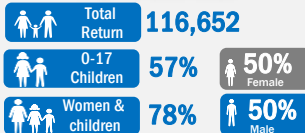

Voluntary return of Burundian refugees, 2017-2021