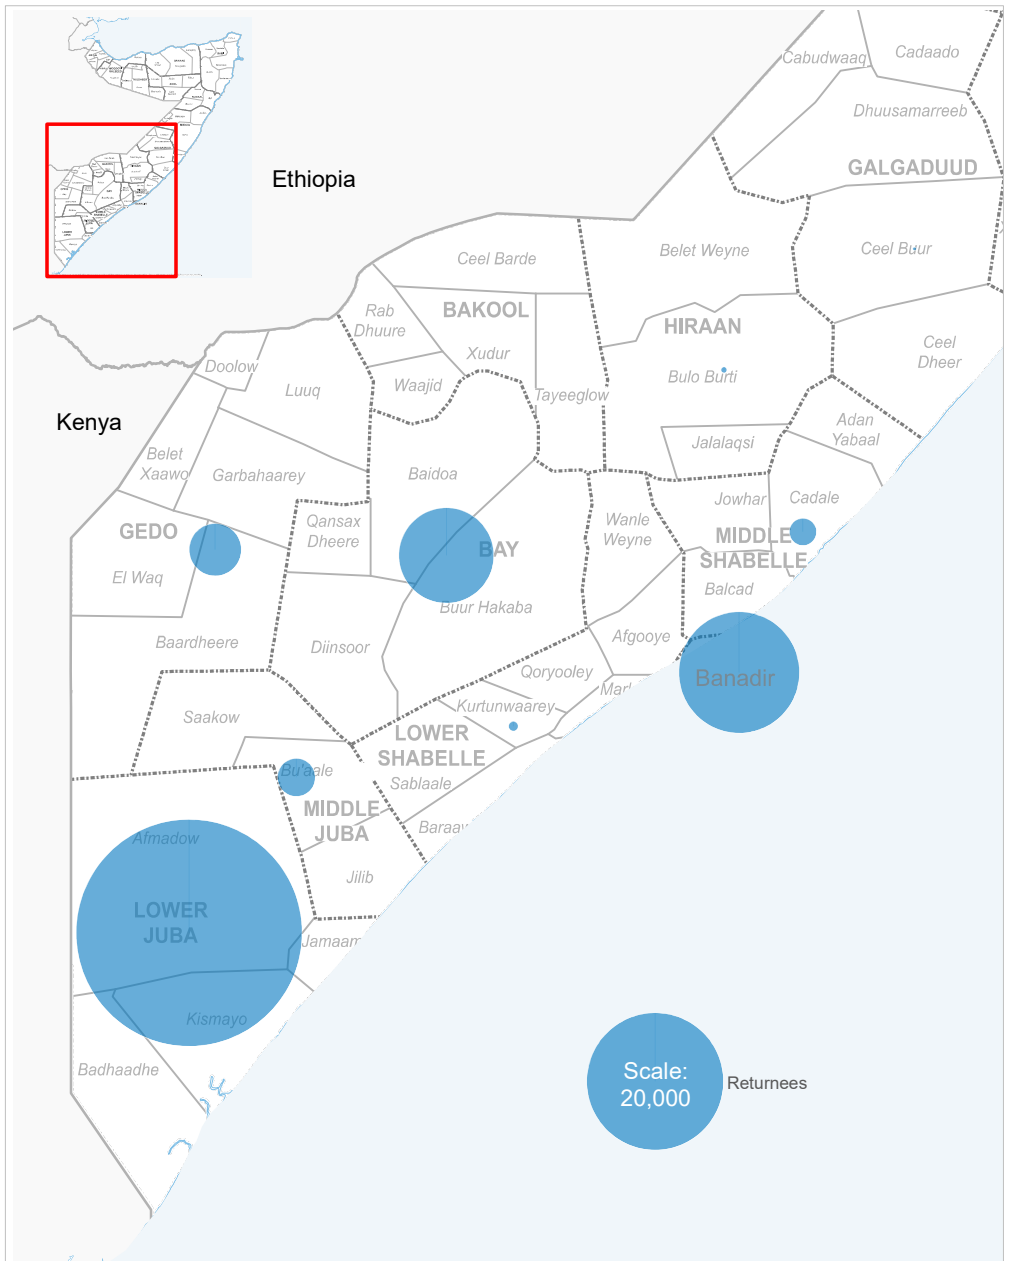

SOMALIA

Somali Returnees from Kenya as of March 2021

 **85,171**

Refugee Returnees (2014 - 2021)

During the month of March, no new refugee returnees were recorded. Total refugee returnees from 2014 stands at 85,171. No changes since the last update in February 2021.

Age, gender composition

Women and children combined represent 80% of all returnees to date

Somali returnees by destination

Data on destinations for returnees from Kenya are generally based on the place of initial return. In the case of arrivals by road convoy in 2017, the final destination declared on arrival is used.

Region	Individuals	Percent
Lower Juba	54,475	64.0%
Banadir	15,557	18.3%
Bay	9,655	11.3%
Gedo	2,922	3.4%
Middle Juba	1,539	1.8%
Middle Shabelle	798	0.9%
Lower Shabelle	104	0.1%
Hiraan	42	0.0%
Woq. Galbeed	18	0.0%
Nugaal	13	0.0%
Bari	12	0.0%
Other	36	0.0%
TOTAL	85,171	100%

Returnees from Kenya by month

Year	Total
<= 2017	75,297
2018	7,542
2019	2,142
2020	190
2021	0
Total	85,171

UNHCR is grateful for the generous contributions of donors who have directly contributed to the UNHCR Somalia operation in 2021