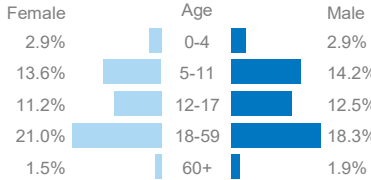

SOMALIA

Somali Returnees from Kenya as of March 2021

 **85,171**

Refugee Returnees (2014 - 2021)

During the month of March, no new refugee returnees were recorded. Total refugee returnees from 2014 stands at 85,171. No changes since the last update in February 2021.

Age, gender composition

Women and children combined represent 80% of all returnees to date

Somali returnees by destination

Data on destinations for returnees from Kenya are generally based on the place of initial return. In the case of arrivals by road convoy in 2017, the final destination declared on arrival is used.