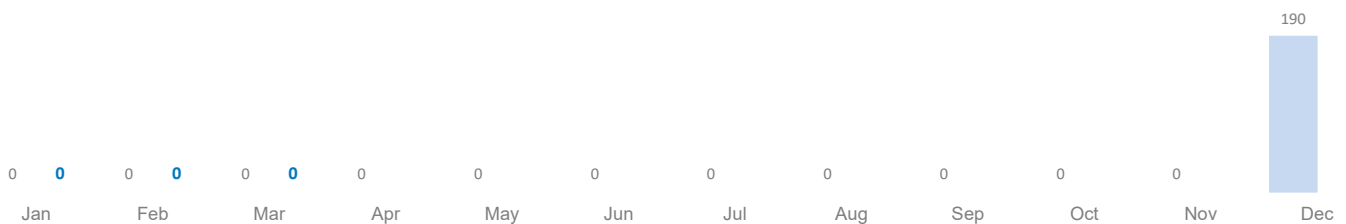

Returnees from Kenya by month

Year	Total
<= 2017	75,297
2018	7,542
2019	2,142
2020	190
2021	0
Total	85,171