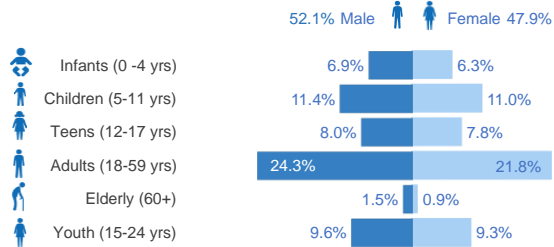

SOMALIA

Refugees and Asylum-seekers Population as of 30 June 2021

25,502 Registered Refugees and Asylum-seekers

8,431 Households

18,926 Women & Children (74%)

11,964 Registered Refugees

13,538 Registered Asylum-seekers

Age-Gender Demographics

Specific Needs**

** An individual can have more than one specific need

Year of Arrival

Country of Origin

Place of Residence (Individuals)

Arrivals (12-month trends)

The boundaries and names shown and the designations used on this map do not imply official endorsement or acceptance by the United Nations.