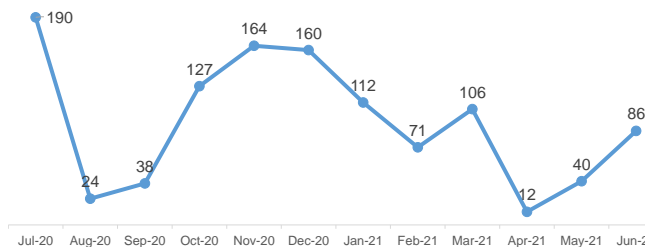

SOMALIA

Refugees and Asylum-seekers Population as of 30 June 2021

25,502 Registered Refugees and Asylum-seekers

8,431 Households

18,926 Women & Children (74%)

11,964 Registered Refugees

13,538 Registered Asylum-seekers

Age-Gender Demographics

Specific Needs**

** An individual can have more than one specific need

Year of Arrival

Country of Origin

Place of Residence (Individuals)

Arrivals (12-month trends)

The boundaries and names shown and the designations used on this map do not imply official endorsement or acceptance by the United Nations.

*In August 2020, there was a decrease of 8,265 refugee and asylum seekers individuals due to spontaneous departure (25 persons), deaths and other closures (8 persons) and 8,232 persons were inactivated because of no-show during BIMS verification exercise as opposed to an increase of newly registered 16 refugees and asylum-seekers and 8 new-born babies (12 Syrians, 7 Ethiopians, and 5 Yemenis).