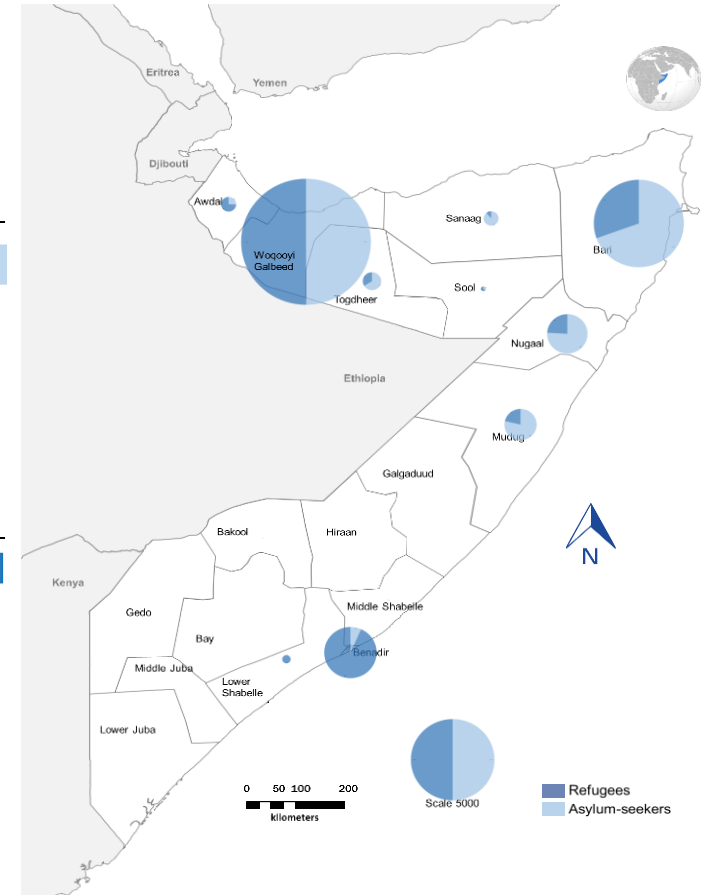

SOMALIA

Refugees and Asylum-seekers Population as of 30 June 2021

25,502 Registered Refugees and Asylum-seekers

8,431 Households

18,926 Women & Children (74%)

11,964 Registered Refugees

13,538 Registered Asylum-seekers

Age-Gender Demographics

Specific Needs**

** An individual can have more than one specific need

Year of Arrival

Country of Origin

Place of Residence (Individuals)

Arrivals (12-month trends)

The boundaries and names shown and the designations used on this map do not imply official endorsement or acceptance by the United Nations.

*In August 2020, there was a decrease of 8,265 refugee and asylum seekers individuals due to spontaneous departure (25 persons), deaths and other closures (8 persons) and 8,232 persons were inactivated because of no-show during BIMS verification exercise as opposed to an increase of newly registered 16 refugees and asylum-seekers and 8 new-born babies (12 Syrians, 7 Ethiopians, and 5 Yemenis).