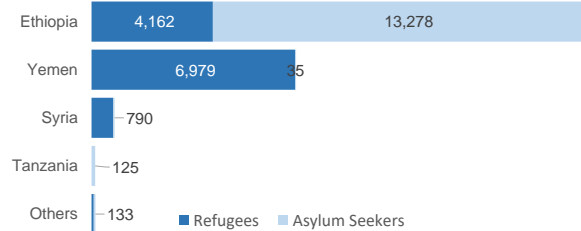

SOMALIA

Refugees and Asylum-seekers Population as of 30 June 2021

25,502 Registered Refugees and Asylum-seekers

8,431 Households

18,926 Women & Children (74%)

11,964 Registered Refugees

13,538 Registered Asylum-seekers

Age-Gender Demographics

Specific Needs**

** An individual can have more than one specific need

Year of Arrival

Country of Origin

Place of Residence (Individuals)

Arrivals (12-month trends)

The boundaries and names shown and the designations used on this map do not imply official endorsement or acceptance by the United Nations.