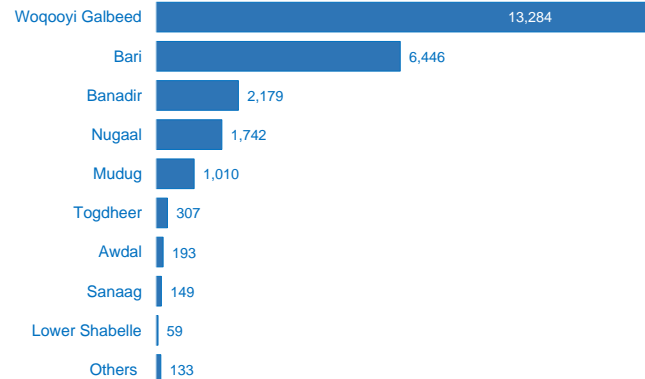

SOMALIA

Refugees and Asylum-seekers Population as of 30 June 2021

25,502 Registered Refugees and Asylum-seekers

8,431 Households

18,926 Women & Children (74%)

11,964 Registered Refugees

13,538 Registered Asylum-seekers

Age-Gender Demographics

Specific Needs**

** An individual can have more than one specific need

Year of Arrival

Country of Origin

Place of Residence (Individuals)

Arrivals (12-month trends)

The boundaries and names shown and the designations used on this map do not imply official endorsement or acceptance by the United Nations.

*In August 2020, there was a decrease of 8,265 refugee and asylum seekers individuals due to spontaneous departure (25 persons), deaths and other closures (8 persons) and 8,232 persons were inactivated because of no-show during BIMS verification exercise as opposed to an increase of newly registered 16 refugees and asylum-seekers and 8 new-born babies (12 Syrians, 7 Ethiopians, and 5 Yemenis).