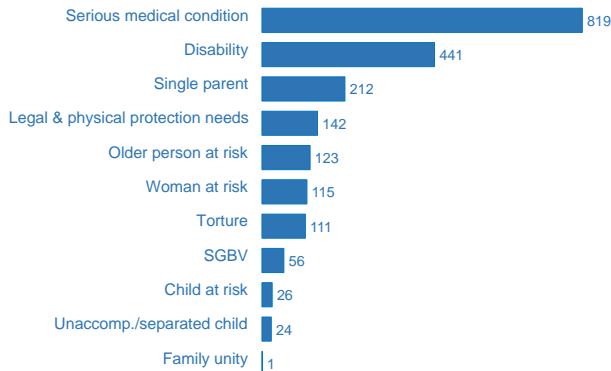

SOMALIA

Refugees and Asylum-seekers Population as of 30 June 2021

25,502 Registered Refugees and Asylum-seekers

8,431 Households

18,926 Women & Children (74%)

11,964 Registered Refugees

13,538 Registered Asylum-seekers

Age-Gender Demographics

Specific Needs**

** An individual can have more than one specific need

Year of Arrival

Country of Origin

Place of Residence (Individuals)

Arrivals (12-month trends)

The boundaries and names shown and the designations used on this map do not imply official endorsement or acceptance by the United Nations.