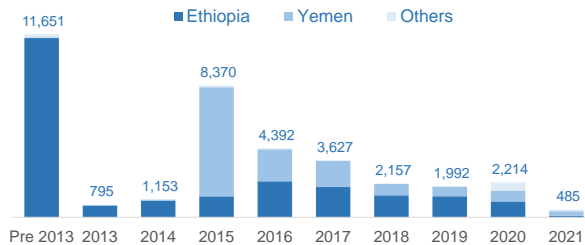

SOMALIA

Refugees and Asylum-seekers Population as of 30 June 2021

25,502 Registered Refugees and Asylum-seekers

8,431 Households

18,926 Women & Children (74%)

11,964 Registered Refugees

13,538 Registered Asylum-seekers

Age-Gender Demographics

Specific Needs**

** An individual can have more than one specific need

Year of Arrival

Country of Origin

Place of Residence (Individuals)

Arrivals (12-month trends)

The boundaries and names shown and the designations used on this map do not imply official endorsement or acceptance by the United Nations.