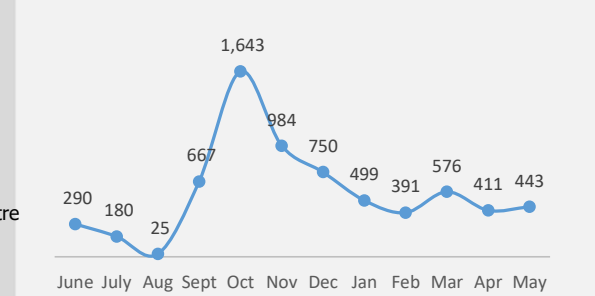

Rwanda

Population of Concern to UNHCR

as of 31 May 2021

Population Figures

Total Population	127,557
Refugees	122,746
Asylum Seekers	278
Others	4,533

CoO Breakdown (Ref)

Age Breakdown

Monthly Registration Trends