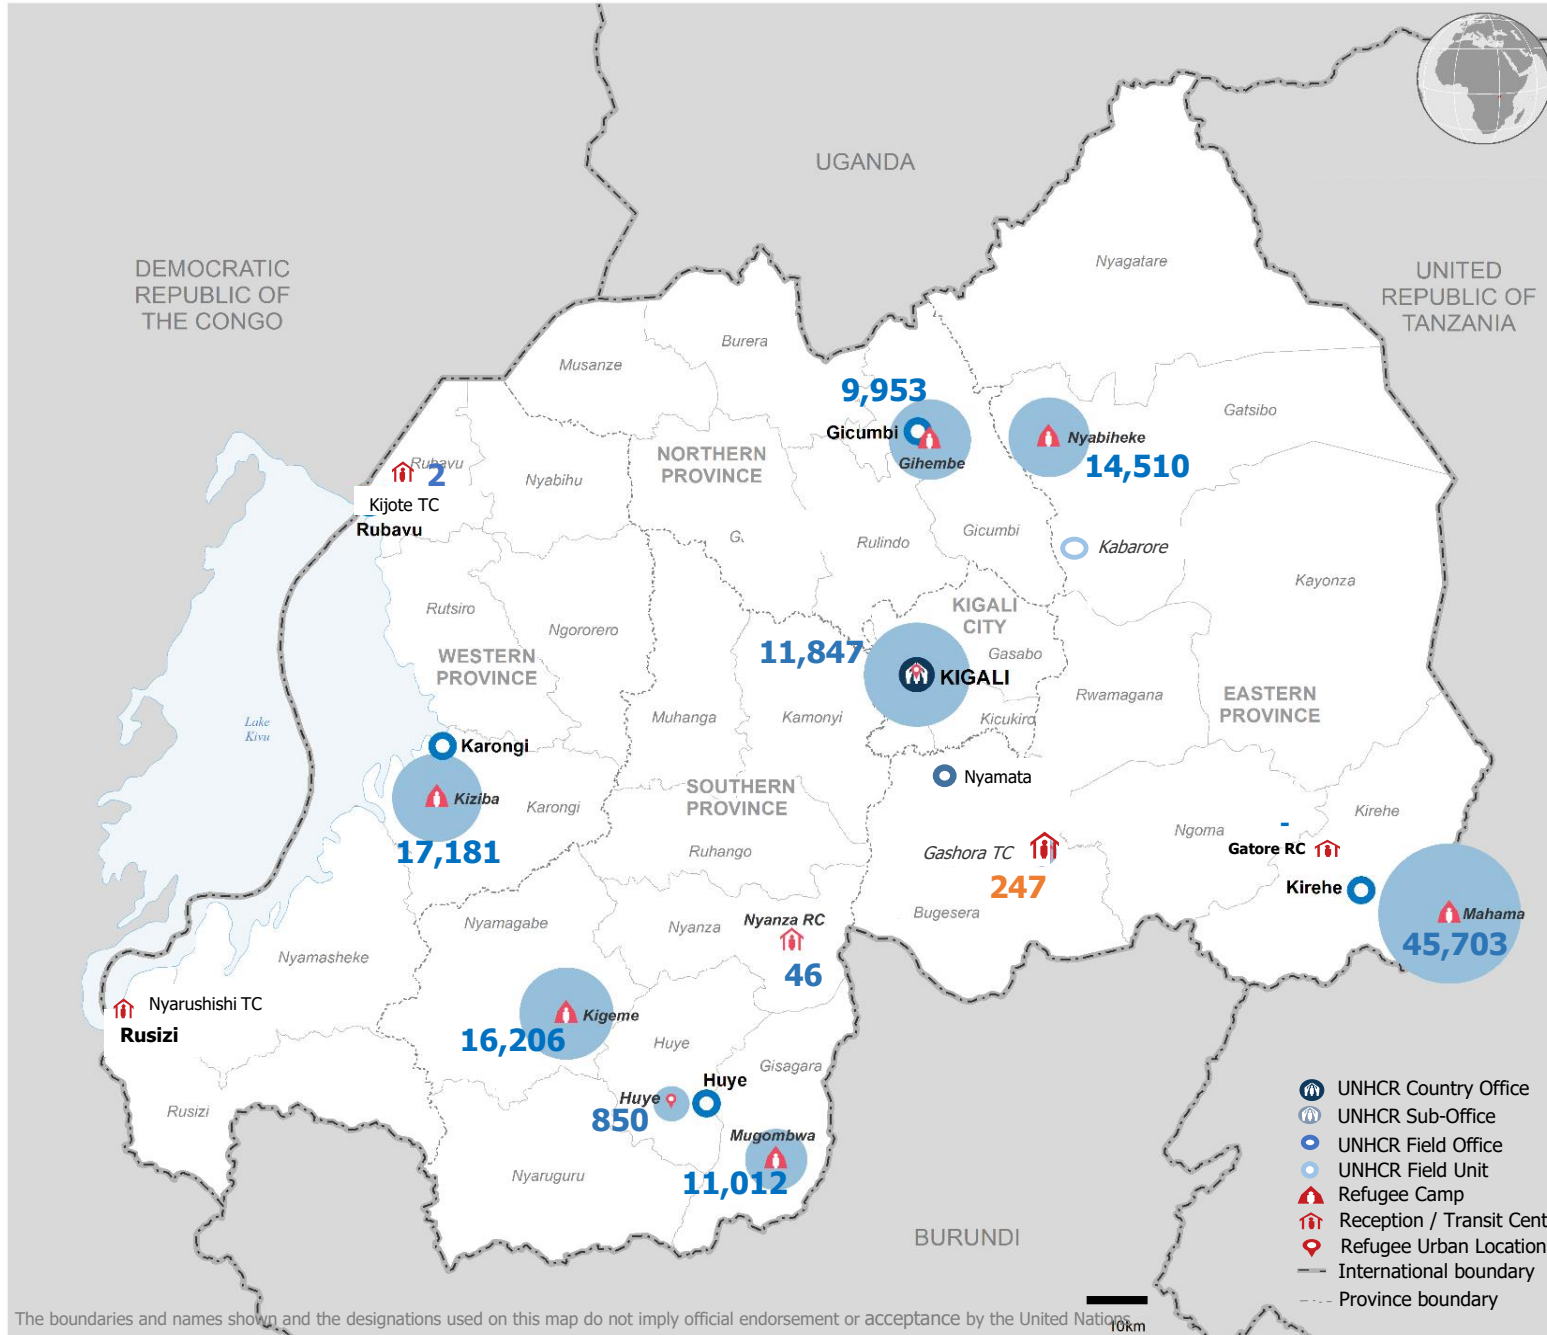

Rwanda

Population of Concern to UNHCR

as of 31 May 2021

Population Figures

Total Population	127,557
Refugees	122,746
Asylum Seekers	278
Others	4,533

CoO Breakdown (Ref)

Age Breakdown

Monthly Registration Trends

The boundaries and names shown and the designations used on this map do not imply official endorsement or acceptance by the United Nations.