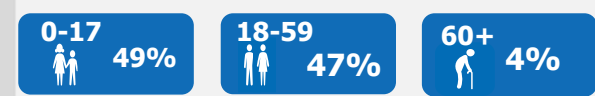

Rwanda

Population of Concern to UNHCR

as of 31 May 2021

Population Figures

Total Population	127,557
Refugees	122,746
Asylum Seekers	278
Others	4,533

CoO Breakdown (Ref)

Age Breakdown

Monthly Registration Trends