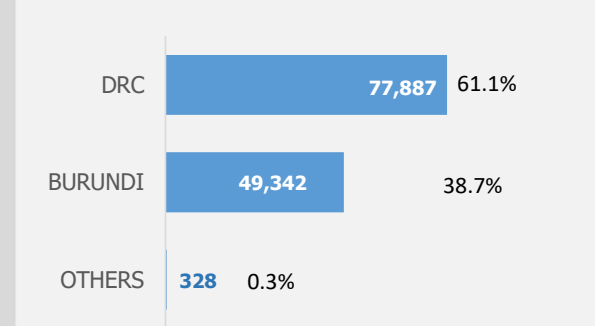

Rwanda

Population of Concern to UNHCR

as of 31 May 2021

Population Figures

Total Population	127,557
Refugees	122,746
Asylum Seekers	278
Others	4,533

CoO Breakdown (Ref)

Age Breakdown

Monthly Registration Trends