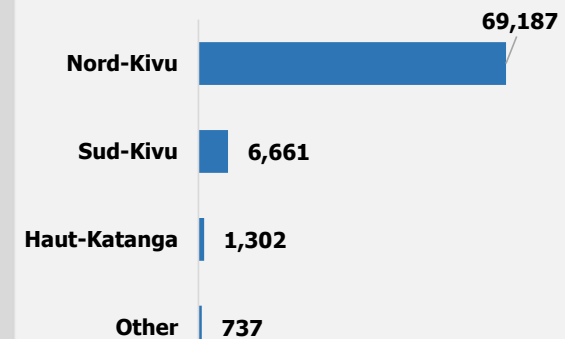

Population Figures

Congolese Population **77,887**

Households **15,483**

Refugees **74,648**

Asylum Seekers **188**

Others **3,051**

Age Breakdown

Urban Vs Camp (PoC)

Province of origin (PoC)

- UNHCR Country Office
- UNHCR Sub-Office
- UNHCR Field Office
- Refugee Camp
- Reception / Transit Centre
- Refugee Urban Location
- International boundary
- Province boundary