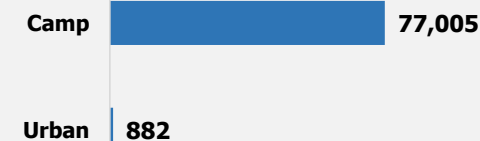

Population Figures

Congolese Population **77,887**

Households **15,483**

Refugees **74,648**

Asylum Seekers **188**

Others **3,051**

Age Breakdown

Urban Vs Camp (PoC)