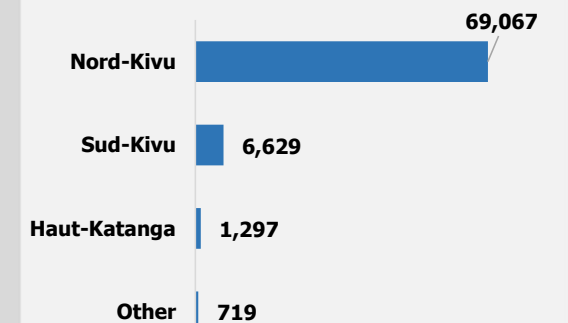

Population Figures

Congolese Population	77,712
Households	15,372
Refugees	74,475
Asylum Seekers	144
Others	3,093

Age Breakdown

Urban Vs Camp (PoC)

Province of origin (PoC)

- UNHCR Country Office
- UNHCR Sub-Office
- UNHCR Field Office
- Refugee Camp
- Reception / Transit Centre
- Refugee Urban Location
- International boundary
- Province boundary