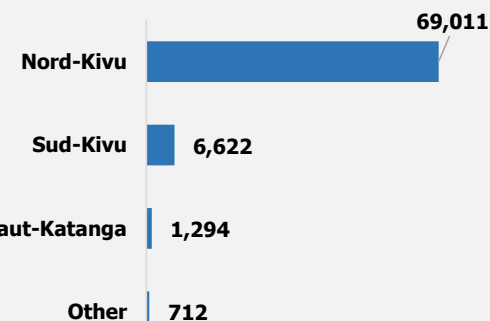

Population Figures

Congolese Population **77,639**

Households **15,377**

Refugees **74,414**

Asylum Seekers **142**

Others **3,083**

Age Breakdown

Urban Vs Camp (PoC)

Province of origin (PoC)

- UNHCR Country Office
- UNHCR Sub-Office
- UNHCR Field Office
- Refugee Camp
- Reception / Transit Centre
- Refugee Urban Location
- International boundary
- Province boundary