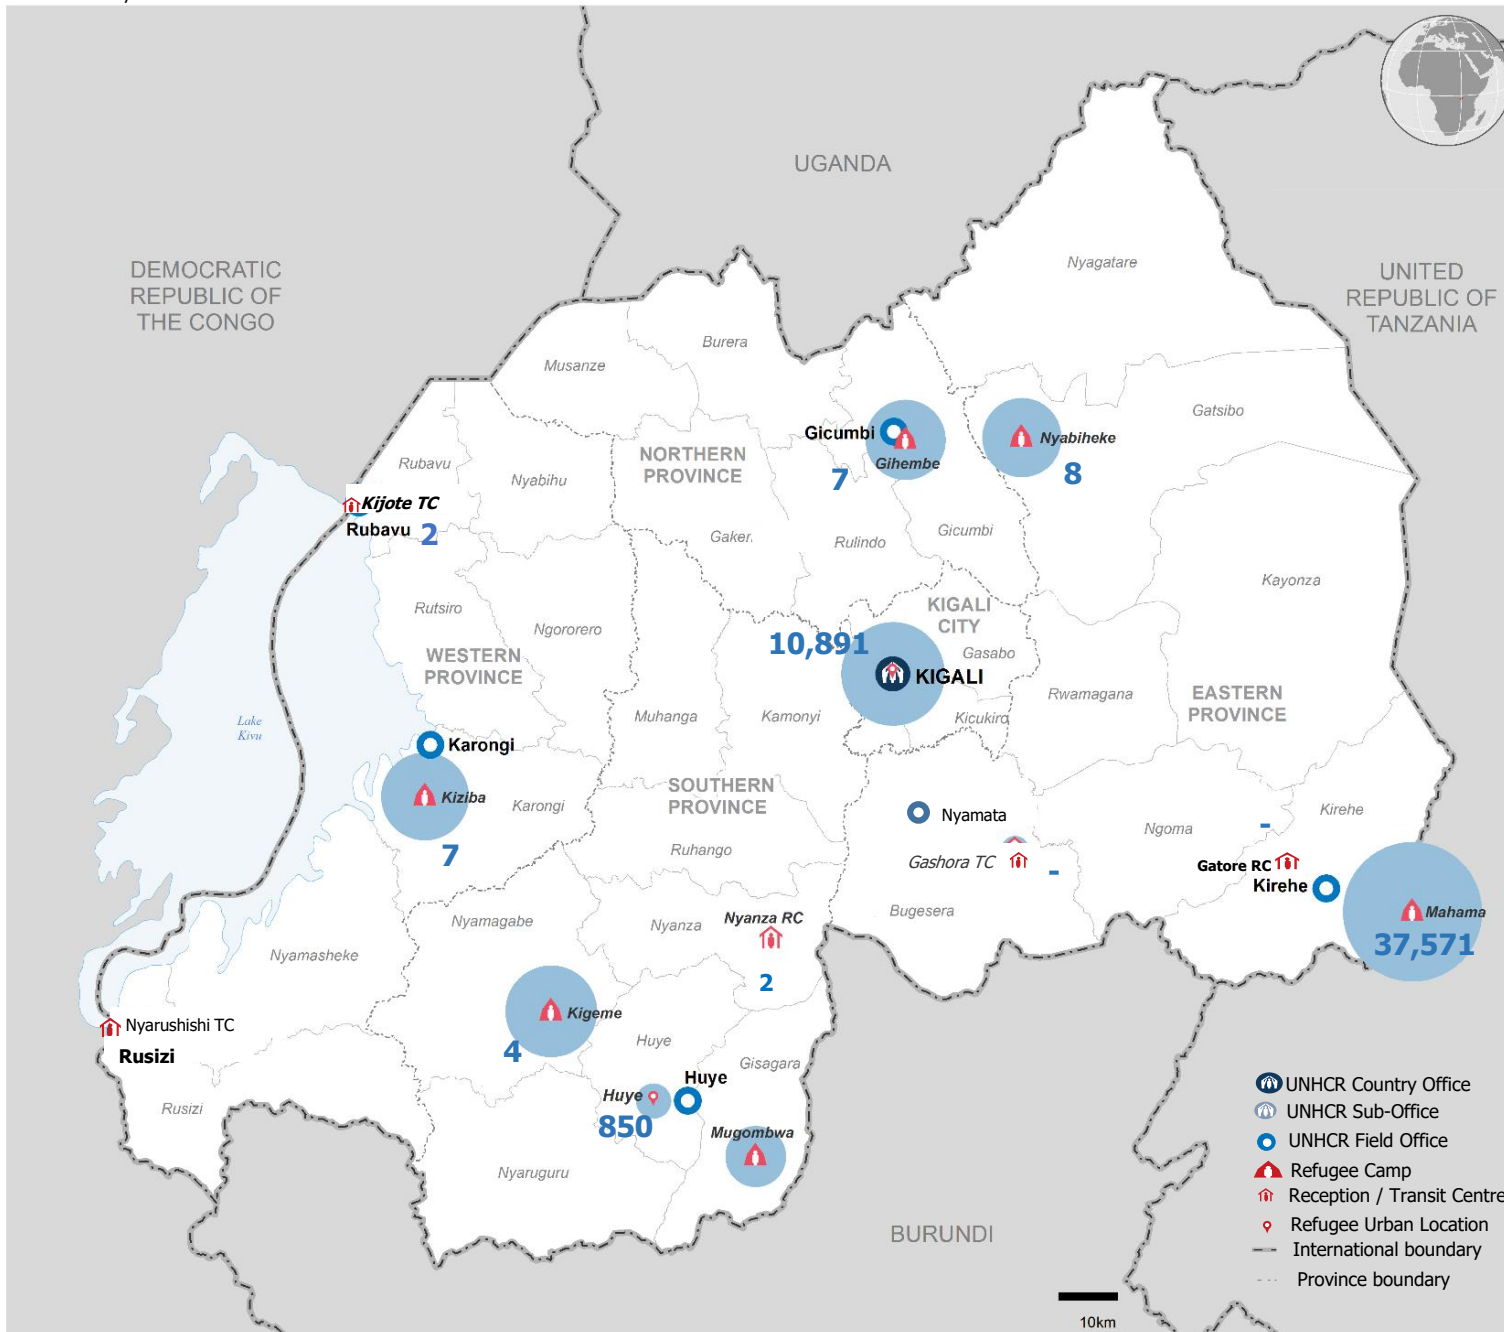

Rwanda

Burundian Population

as of 31 May 2021

Population Figures

Burundian Population **49,342**

Households **18,908**

Group Registered **1,416**

Refugees **47,803**

Asylum Seekers **62**

Others **1,477**

Age Breakdown

0-17
46%

18-59
51%

60+
3%

Urban Vs Camp

Camp **76%**

Urban **24%**

Province of origin

Kirundo **24,591**

Bujumbura Mairie **11,171**

Muyinga **4,659**

Others **8,921**