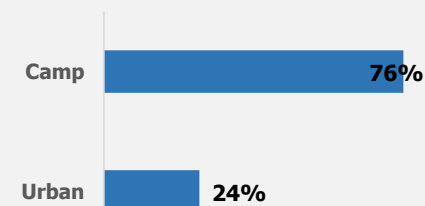

Rwanda

Burundian Population

as of 31 August 2021

Population Figures

Burundian Population	49,224
Households	19,079
Group Registered	990
Refugees	47,653
Asylum Seekers	61
Others	1,510

Age Breakdown

Urban Vs Camp