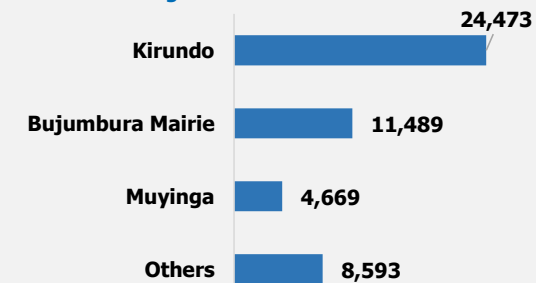

Province of origin

The boundaries and names shown and the designations used on this map do not imply official endorsement or acceptance by the United Nations