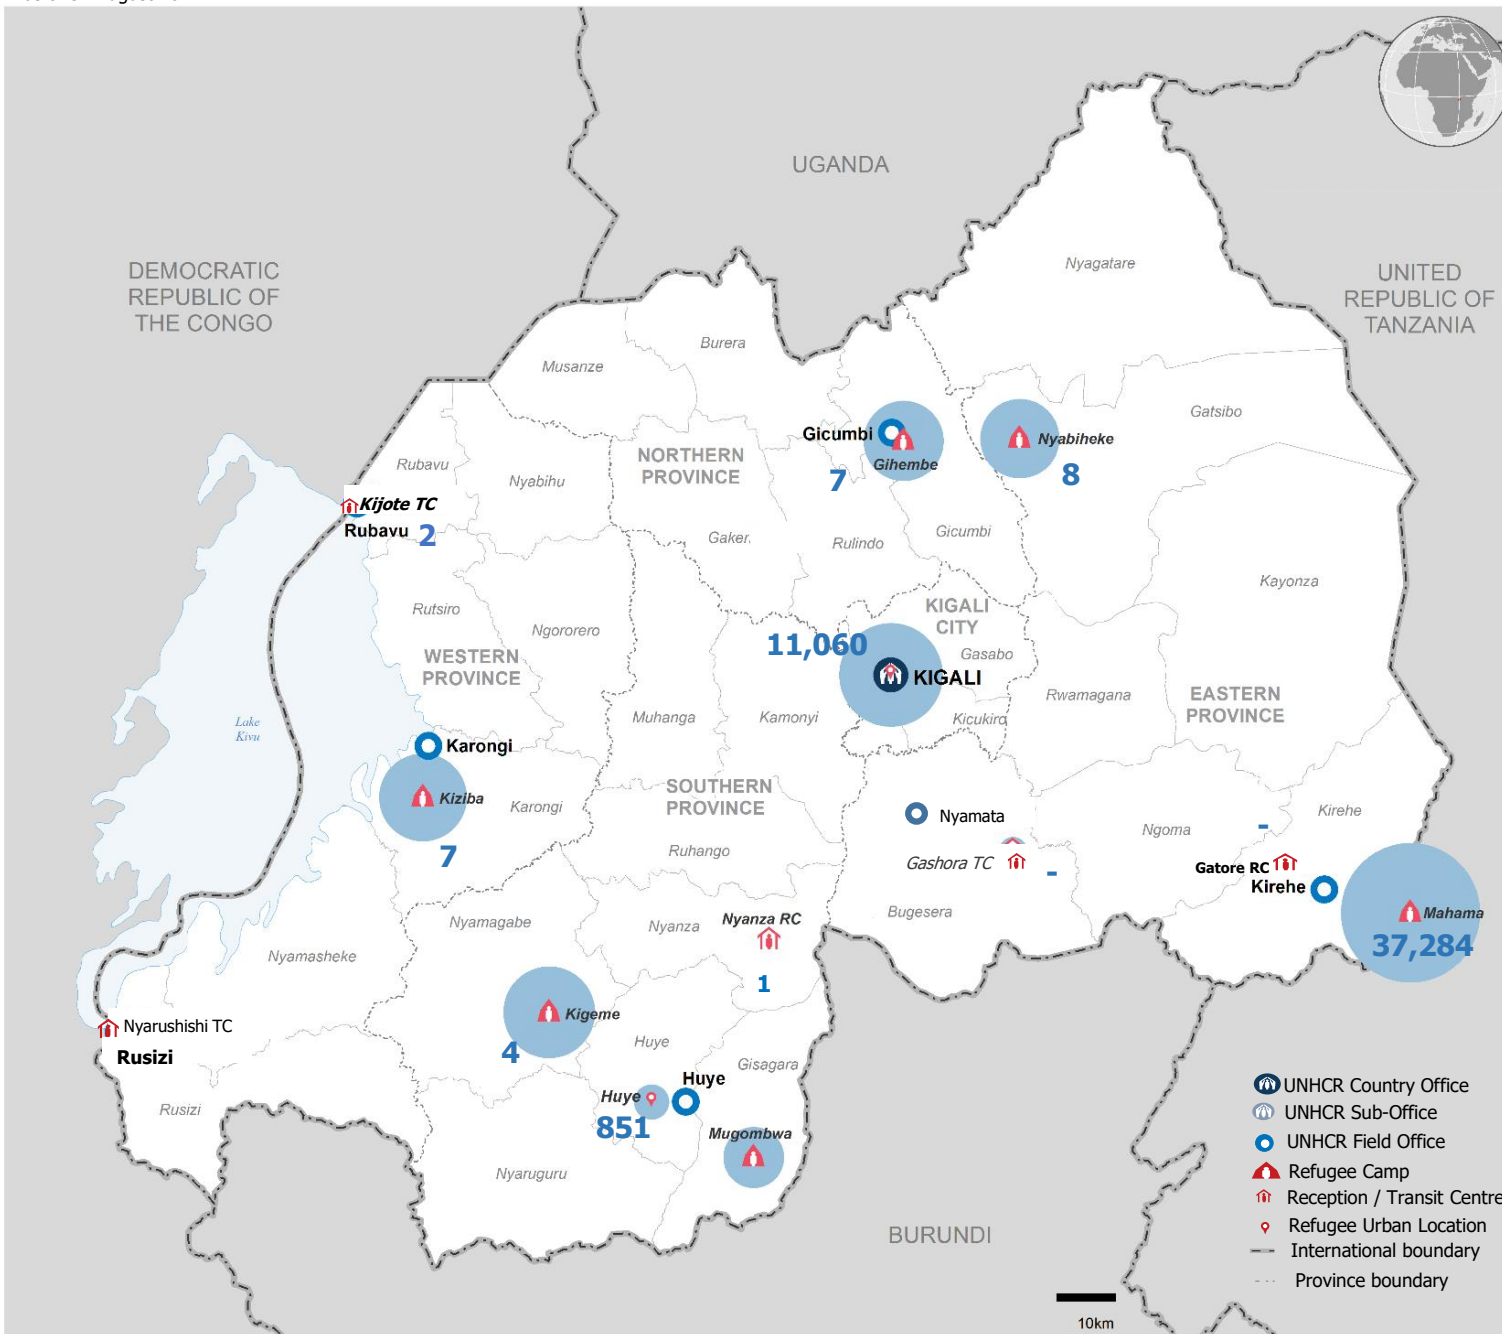

Rwanda

Burundian Population

as of 31 August 2021

Population Figures

Burundian Population	49,224
Households	19,079
Group Registered	990
Refugees	47,653
Asylum Seekers	61
Others	1,510

Age Breakdown

Urban Vs Camp

Province of origin

The boundaries and names shown and the designations used on this map do not imply official endorsement or acceptance by the United Nations