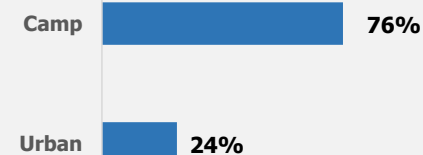

Rwanda  
Burundian Population  
as of 31 July 2021

Population Figures

Burundian Population	49,524
Households	19,165
Group Registered	953
Refugees	47,943
Asylum Seekers	64
Others	1,517

Age Breakdown

Urban Vs Camp