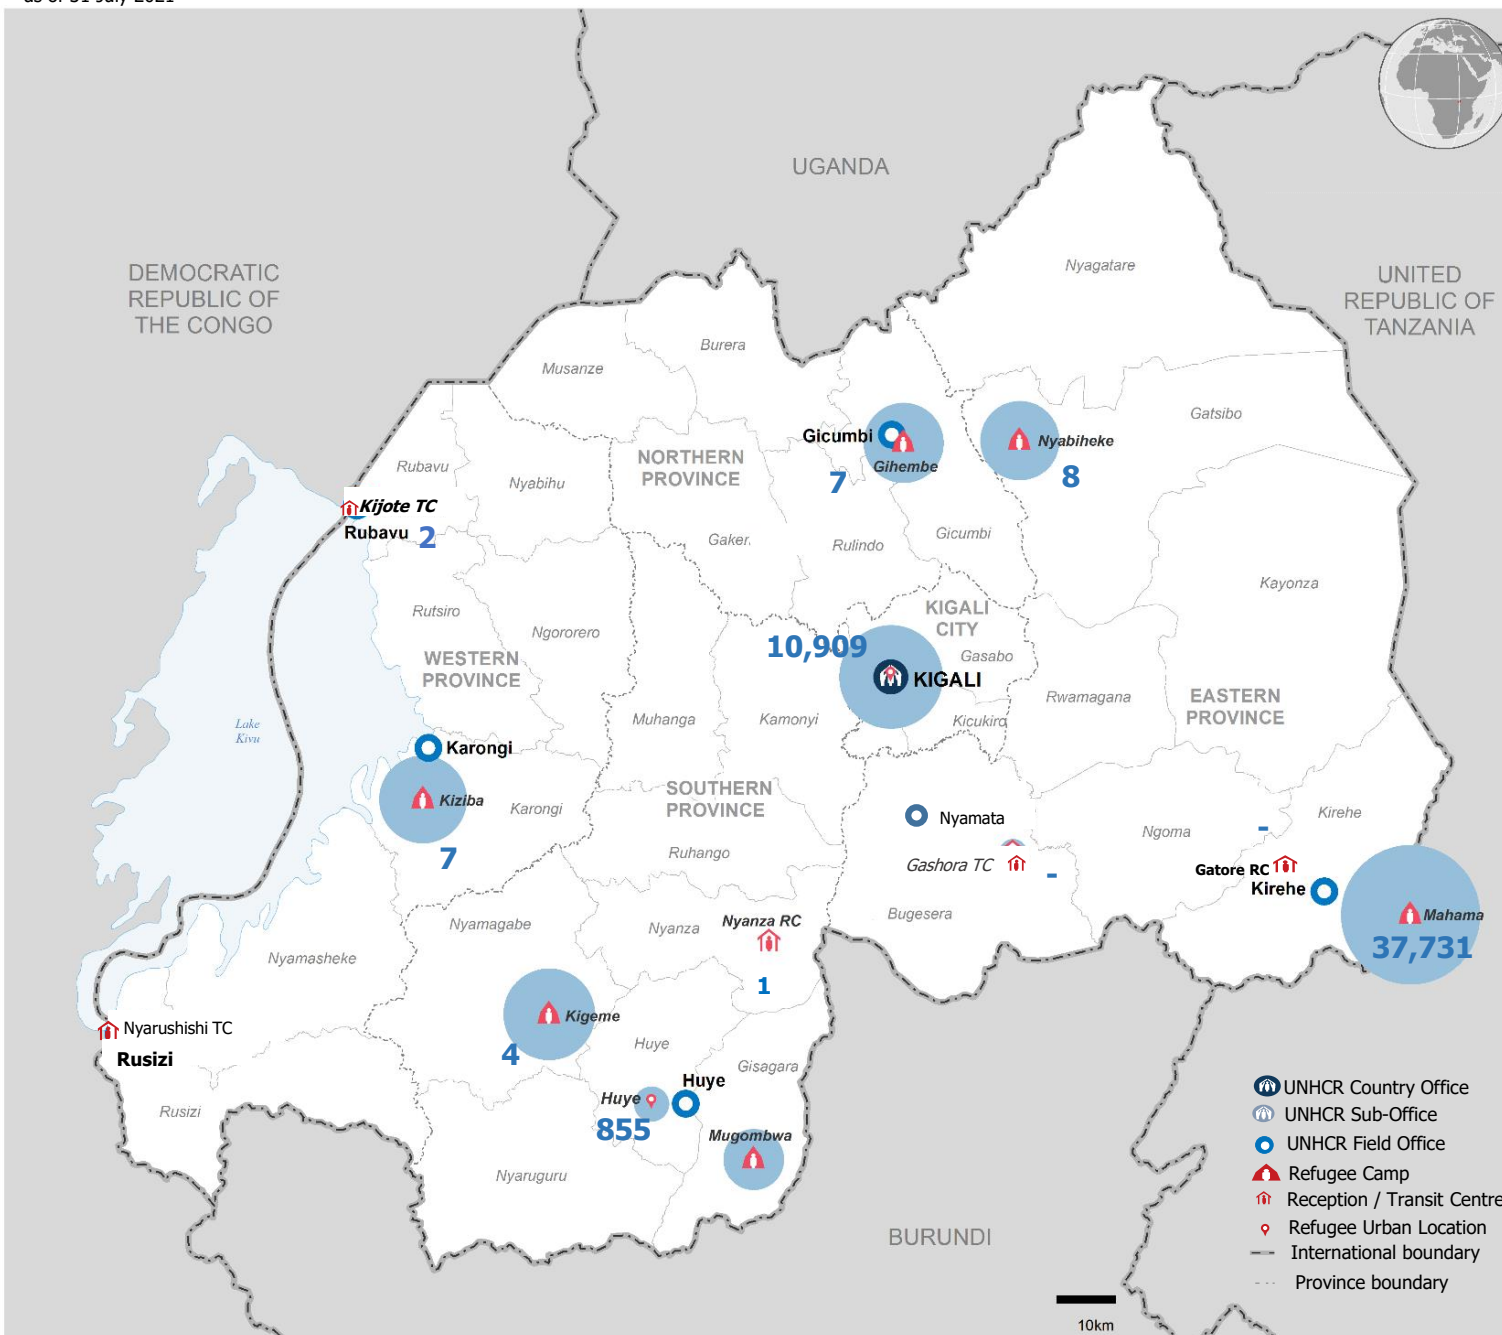

Rwanda  
Burundian Population  
as of 31 July 2021

Population Figures

Burundian Population	49,524
Households	19,165
Group Registered	953
Refugees	47,943
Asylum Seekers	64
Others	1,517

Age Breakdown

Urban Vs Camp

Province of origin

The boundaries and names shown and the designations used on this map do not imply official endorsement or acceptance by the United Nations