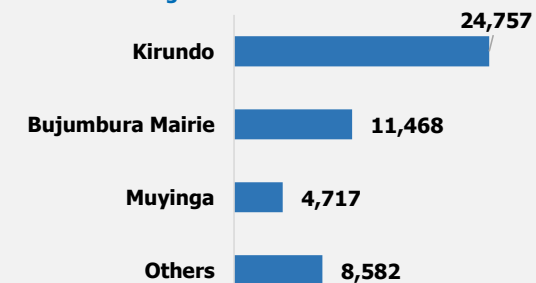

Province of origin

The boundaries and names shown and the designations used on this map do not imply official endorsement or acceptance by the United Nations