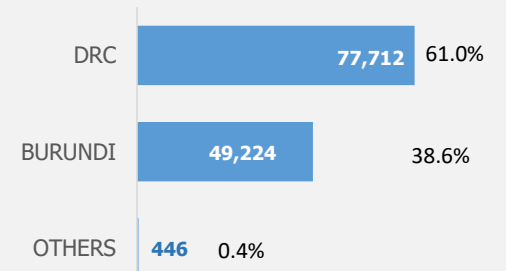

The boundaries and names shown and the designations used on this map do not imply official endorsement or acceptance by the United Nations

**Population Figures**

<b>Total Population</b>	<b>127,382</b>
<b>Refugees</b>	<b>122,451</b>
<b>Asylum Seekers</b>	<b>323</b>
<b>Others</b>	<b>4,608</b>

**CoO Breakdown (Ref)**

**Age Breakdown**

**Monthly Registration Trends**