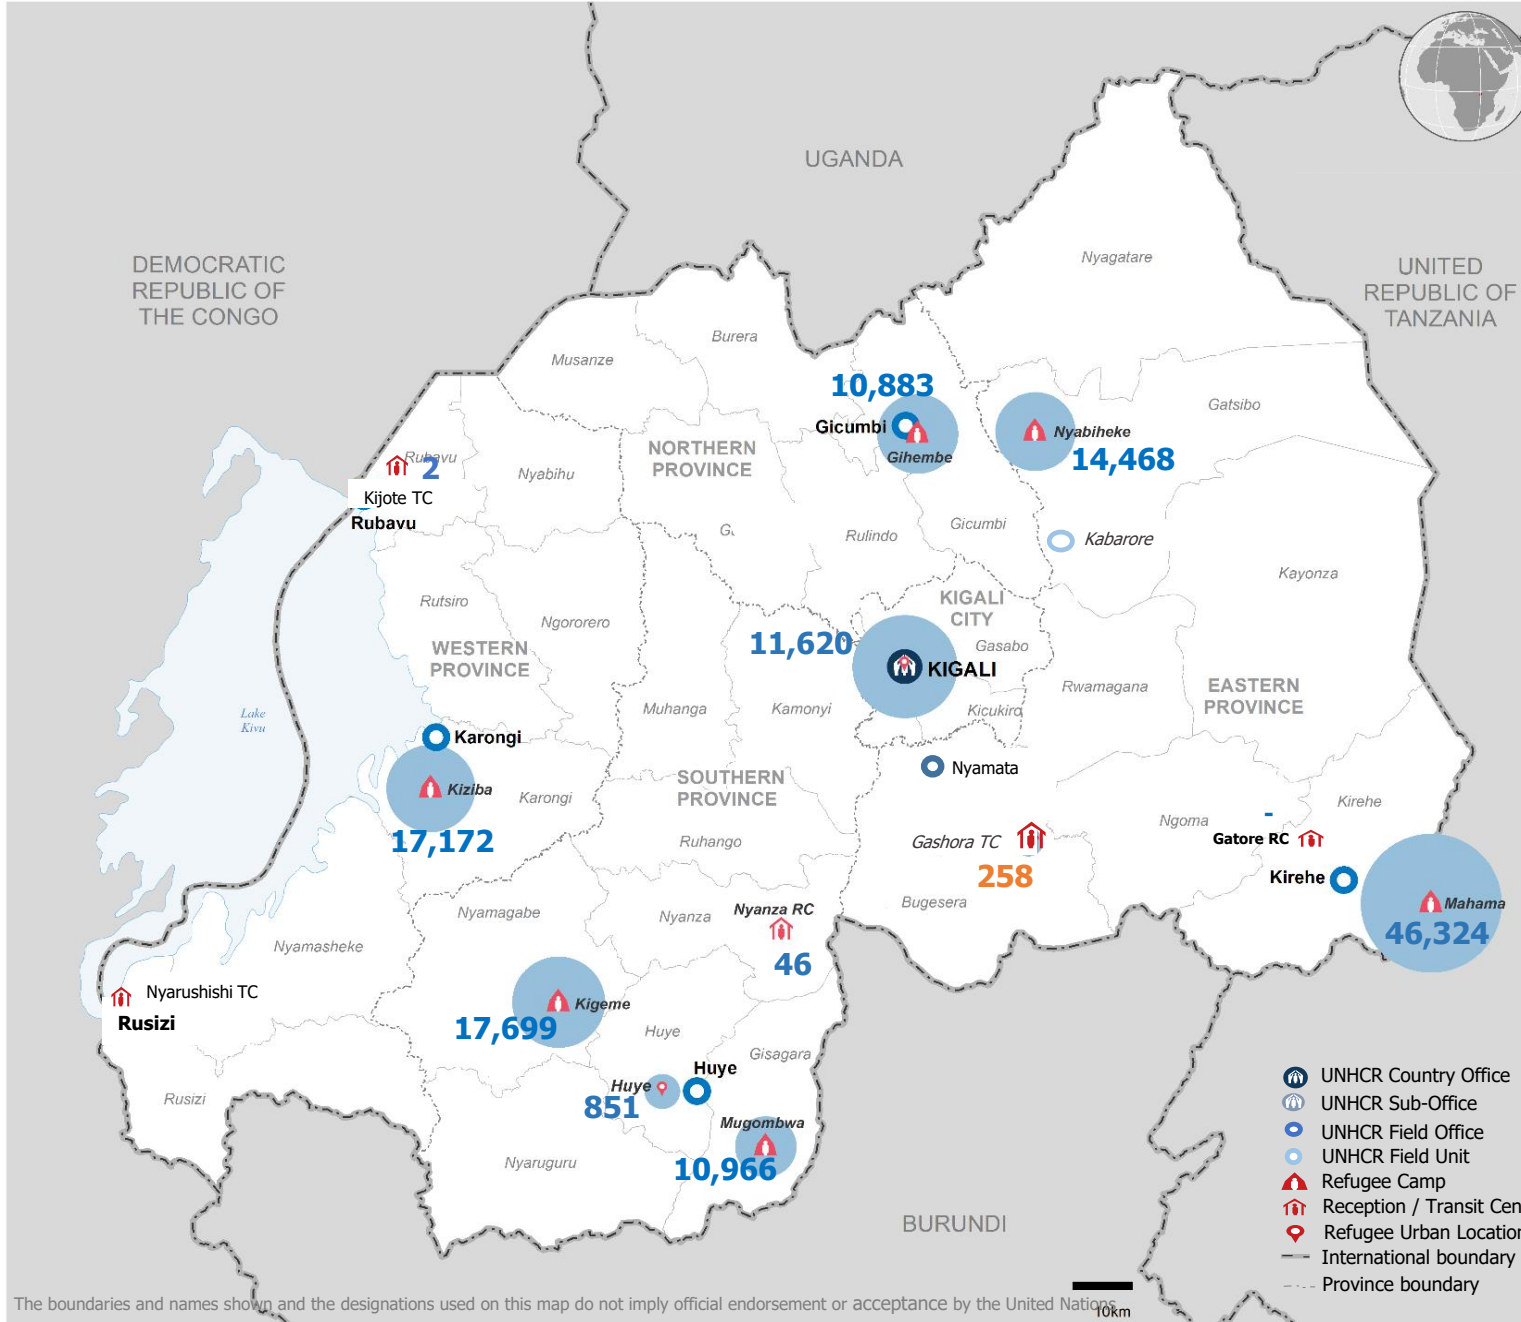

Rwanda

Population of Concern to UNHCR

as of 30 April 2021

Population Figures

Total Population	130,289
Refugees	125,467
Asylum Seekers	280
Others	4,542

CoO Breakdown (Ref)

Age Breakdown

Monthly Registration Trends

The boundaries and names shown and the designations used on this map do not imply official endorsement or acceptance by the United Nations.