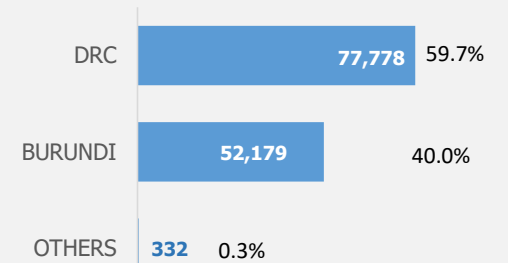

Rwanda

Population of Concern to UNHCR

as of 30 April 2021

Population Figures

Total Population	130,289
Refugees	125,467
Asylum Seekers	280
Others	4,542

CoO Breakdown (Ref)

Age Breakdown

Monthly Registration Trends