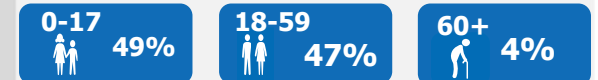

Rwanda

Population of Concern to UNHCR

as of 30 April 2021

Population Figures

Total Population	130,289
Refugees	125,467
Asylum Seekers	280
Others	4,542

CoO Breakdown (Ref)

Age Breakdown

Monthly Registration Trends