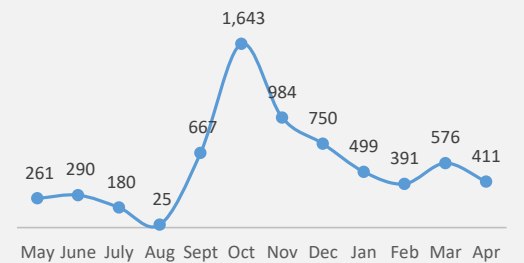

Rwanda

Population of Concern to UNHCR

as of 30 April 2021

Population Figures

Total Population	130,289
Refugees	125,467
Asylum Seekers	280
Others	4,542

CoO Breakdown (Ref)

Age Breakdown

Monthly Registration Trends