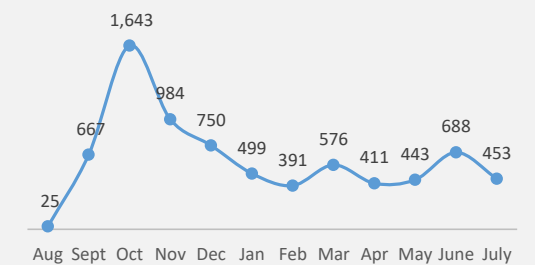

Population Figures

Total Population	127,609
Refugees	122,637
Asylum Seekers	367
Others	4,605

CoO Breakdown (Ref)

Age Breakdown

Monthly Registration Trends

The boundaries and names shown and the designations used on this map do not imply official endorsement or acceptance by the United Nations