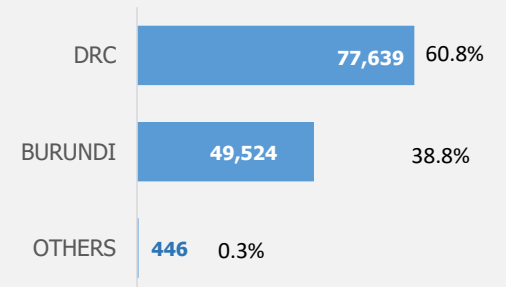

Population Figures

Total Population	127,609
Refugees	122,637
Asylum Seekers	367
Others	4,605

CoO Breakdown (Ref)

Age Breakdown

Monthly Registration Trends

The boundaries and names shown and the designations used on this map do not imply official endorsement or acceptance by the United Nations