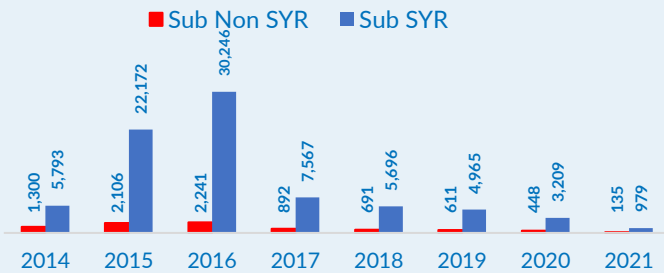

Total Submission since 2014 89,051	Total Departure since 2014 49,106	Total Submission in 2021 1,114	Total Departure in 2021 742	Total Submission in May 2021 153	Total Departure in May 2021 157
--	---	--	---------------------------------------	--	---

Submission Categories

Jan - May 2021

2021 Submission and Departure

Submissions

Departures

- Resettlement is an important gesture of responsibility sharing and solidarity with the government of Jordan
- Resettlement is also a durable solution and a protection tool
- UNHCR follows a one refugee approach and prioritizes refugees of all nationalities for resettlement according to protection needs.
- Through remote resettlement procedures, UNHCR was able to utilize all available quotas in 2020.