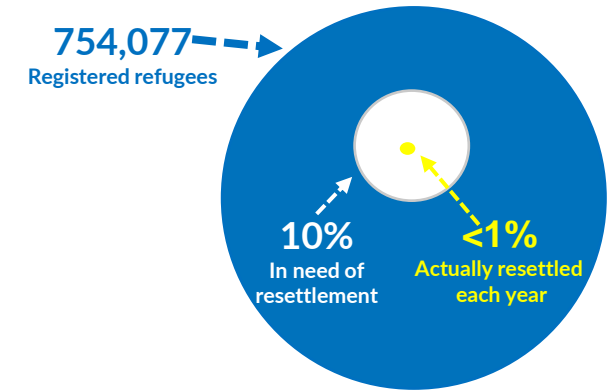

Total Submission since 2014 89,051	Total Departure since 2014 49,106	Total Submission in 2021 1,114	Total Departure in 2021 742	Total Submission in May 2021 153	Total Departure in May 2021 157
--	---	--	---------------------------------------	--	---

Submission Categories

Jan - May 2021

2021 Submission and Departure

Submissions

Departures

- Resettlement is an important gesture of responsibility sharing and solidarity with the government of Jordan
- Resettlement is also a durable solution and a protection tool
- UNHCR follows a one refugee approach and prioritizes refugees of all nationalities for resettlement according to protection needs.
- Through remote resettlement procedures, UNHCR was able to utilize all available quotas in 2020.