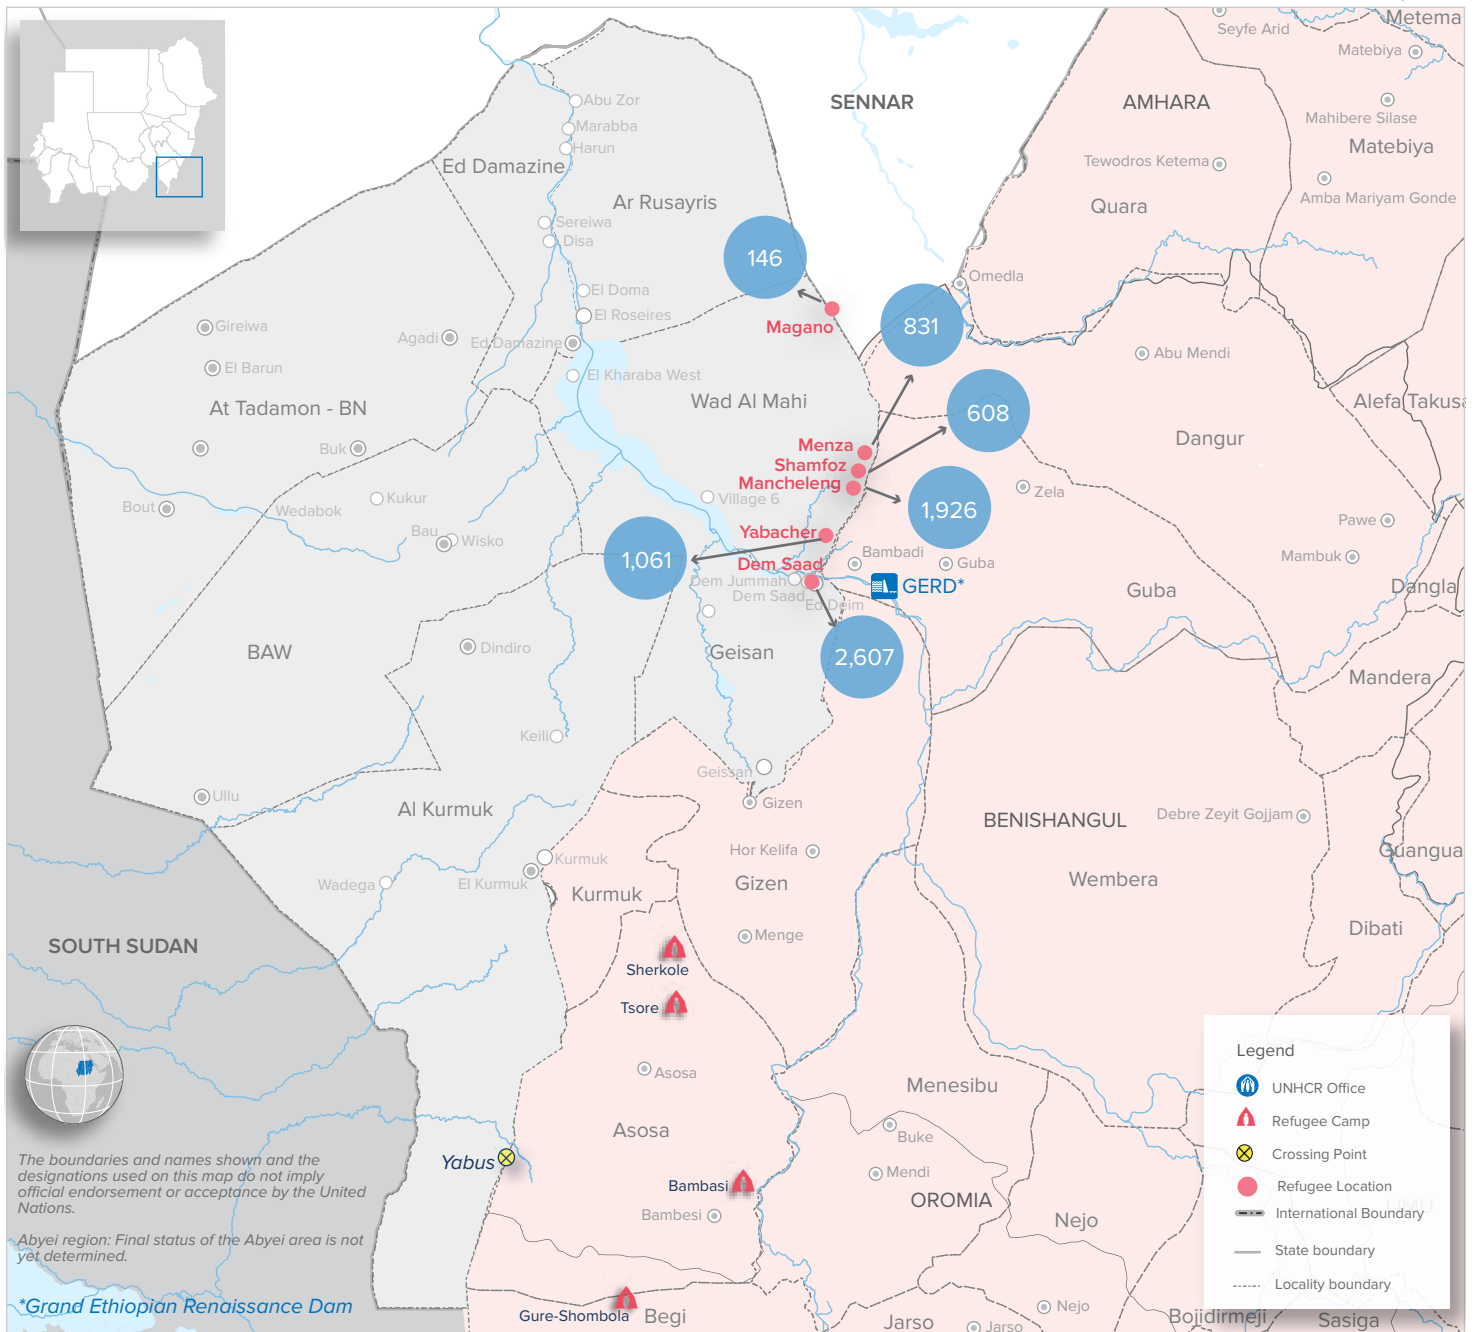

The boundaries and names shown and the designations used on this map do not imply official endorsement or acceptance by the United Nations.

Abyei region: Final status of the Abyei area is not yet determined.

*Grand Ethiopian Renaissance Dam

Legend

- UNHCR Office
- Refugee Camp
- Crossing Point
- Refugee Location
- International Boundary
- State boundary
- Locality boundary