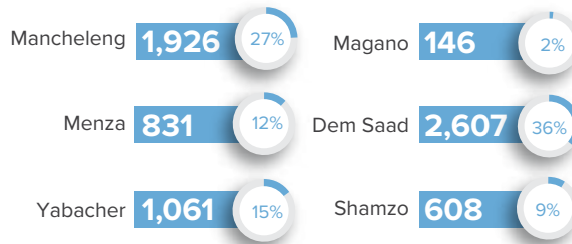

Arrivals from Ethiopia¹

7,179
Individuals

¹ The figures presented based on conducted assessment mission (local authorities and UNHCR) subject to change.

Currently at

Since the end of 2020, new arrivals have been reported in several border locations of Blue Nile State coming from Ethiopia's Benishangul Gumuz region.

UNHCR and partners continue to assess the situation and protection need of the newly arrived.

The humanitarian assistance has been rolled out with nearly 1,000 asylum seekers receiving aid supplies, including food and access to health, water and sanitation facilities in Yabacher, on Sudan-Ethiopia border.