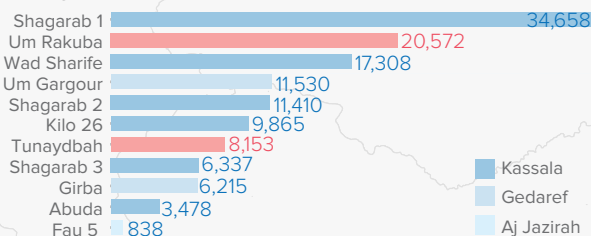

Arrivals Per Entry Point / Location

Arrivals average per day ² (since 10th Nov)

835

²Arrivals average since beginning of Nov 801.

Beginning of November 2020, UNHCR has recorded an influx of asylum seekers at border entry points in East Sudan from Ethiopia, after military confrontations in the Tigray region in northern Ethiopia.

Estimated Demographic Data³

31% Children (0 - 17 yrs)

64% Adults (18-59 yrs)

5% Elderly (+60 yrs)

Out of children 9% below 5 yrs.

36% Female

64% Male

³Population distribution statistics are based on the ongoing household registration (18,000 HH) conducted by UNHCR and CoR at registration centers.

Daily Arrival Trends

Refugee Camp Population in Tigray Region - Ethiopia ³

- 8,702 .Shimelba
- 25,245 Hitsats
- 32,029 Adi Harush
- 21,681 Mai Aini

³ As of October 2020.

Refugee Camp Population in Kassala & Gedaref - Sudan ⁴

⁴As of 31 October 2020. | ⁵Updated as of 19 Jan 2021.

Arrivals at Transit/ Reception Centers, After Relocation

Legend

- UNHCR Office
- Refugee Camp
- Crossing Point
- Refugee Settlement
- International Boundary
- State boundary
- Locality boundary