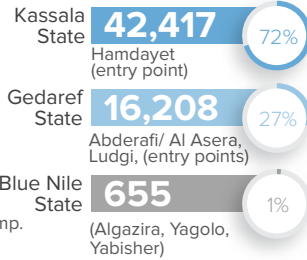

Ethiopia Situation - Daily New Arrivals Update

as of 19 January 2021

Arrivals from Ethiopia (Indv.)

59,280

Relocated to Camps (Indv.)¹

28,725

¹20,572 Arrivals relocated to Um Rakuba camp.
8,153 Arrivals relocated to Tunaydbah camp.

Arrivals Per Entry Point / Location

Arrivals average per day ² (since 10th Nov)

835

²Arrivals average since beginning of Nov 801.

Beginning of November 2020, UNHCR has recorded an influx of asylum seekers at border entry points in East Sudan from Ethiopia, after military confrontations in the Tigray region in northern Ethiopia.

UNHCR's teams at the border areas of the eastern Sudanese states of Kassala and Gedaref are working with the Sudanese Commissioner of Refugees (CoR), local authorities and partners to monitor and respond to the situation, as well mobilizing resources to provide life-saving assistance services to the new arrivals. Inter-agency coordination and contingency response planning is well underway.

Daily Arrival Trends

Refugee Camp Population in Tigray Region - Ethiopia ³

- 8,702 .Shimelba
- 25,245 Hitsats
- 32,029 Adi Harush
- 21,681 Mai Aini

³ As of October 2020.

Refugee Camp Population in Kassala & Gedaref - Sudan ⁴