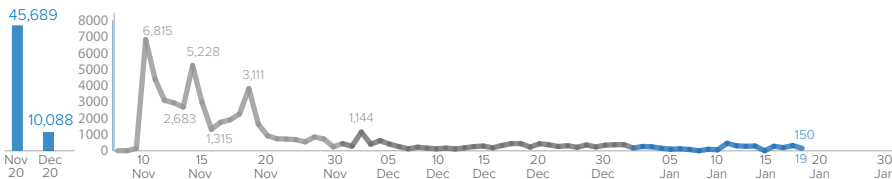

Arrivals Per Entry Point / Location

Arrivals average per day ² (since 10th Nov)

835

²Arrivals average since beginning of Nov 801.

Beginning of November 2020, UNHCR has recorded an influx of asylum seekers at border entry points in East Sudan from Ethiopia, after military confrontations in the Tigray region in northern Ethiopia.

UNHCR's teams at the border areas of the eastern Sudanese states of Kassala and Gedaref are working with the Sudanese Commissioner of Refugees (CoR), local authorities and partners to monitor and respond to the situation, as well mobilizing resources to provide life-saving assistance services to the new arrivals. Inter-agency coordination and contingency response planning is well underway.

Estimated Demographic Data³

31% Children (0 - 17 yrs)

64% Adults (18-59 yrs)

5% Elderly (+60 yrs)

Out of children 9% below 5 yrs.

36% Female

64% Male

³Population distribution statistics are based on the ongoing household registration (18,000 HH) conducted by UNHCR and CoR at registration centers.

Daily Arrival Trends

Refugee Camp Population in Tigray Region - Ethiopia ³

- 8,702 .Shimelba
- 25,245 Hitsats
- 32,029 Adi Harush
- 21,681 Mai Aini

³ As of October 2020.

Refugee Camp Population in Kassala & Gedaref - Sudan ⁴