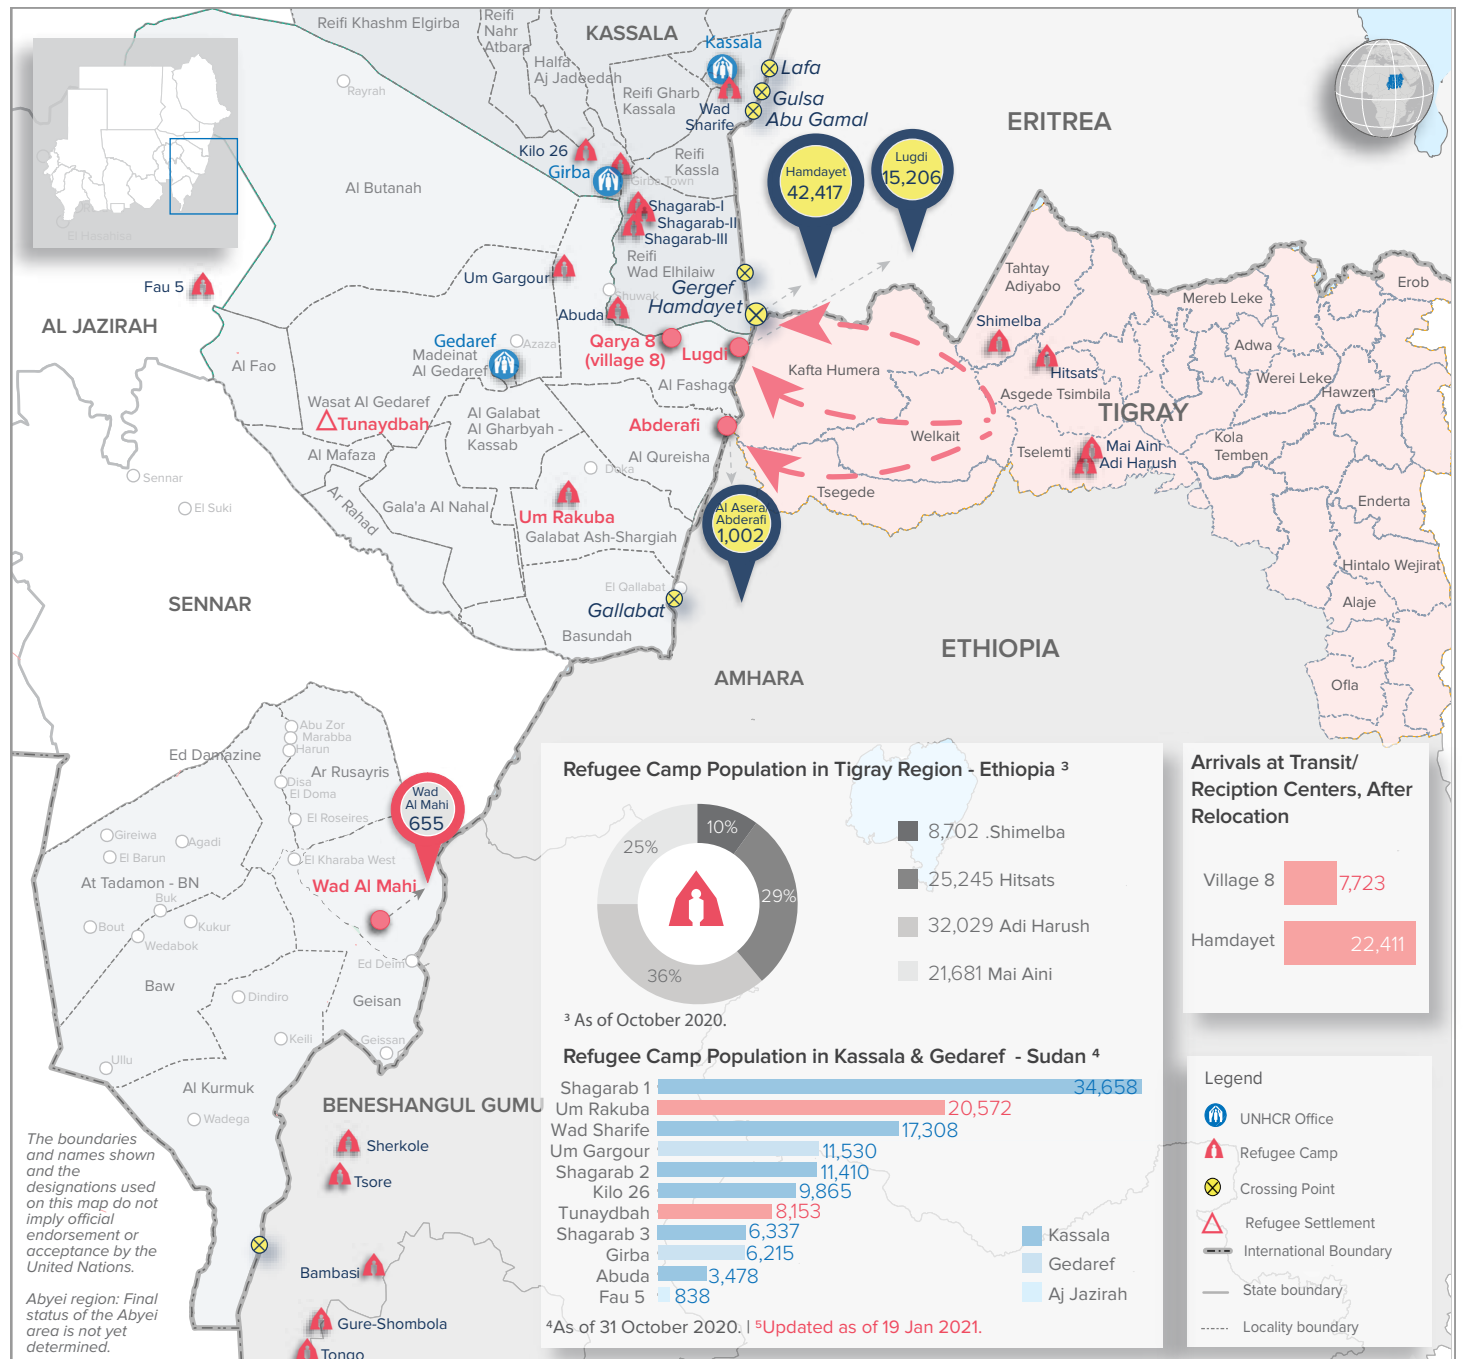

Ethiopia Situation - Daily New Arrivals Update

as of 19 January 2021

Arrivals from Ethiopia (Indv.)

59,280

Relocated to Camps (Indv.)¹

28,725

¹20,572 Arrivals relocated to Um Rakuba camp.
8,153 Arrivals relocated to Tunaydbah camp.

Arrivals Per Entry Point / Location

Arrivals average per day ² (since 10th Nov)

835

²Arrivals average since beginning of Nov 801.

Beginning of November 2020, UNHCR has recorded an influx of asylum seekers at border entry points in East Sudan from Ethiopia, after military confrontations in the Tigray region in northern Ethiopia.

UNHCR's teams at the border areas of the eastern Sudanese states of Kassala and Gedaref are working with the Sudanese Commissioner of Refugees (CoR), local authorities and partners to monitor and respond to the situation, as well mobilizing resources to provide life-saving assistance services to the new arrivals. Inter-agency coordination and contingency response planning is well underway.

Daily Arrival Trends

Refugee Camp Population in Tigray Region - Ethiopia ³

- 8,702 .Shimelba
- 25,245 Hitsats
- 32,029 Adi Harush
- 21,681 Mai Aini

³ As of October 2020.

Refugee Camp Population in Kassala & Gedaref - Sudan ⁴