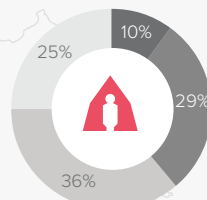

- 8,702 .Shimelba
- 25,245 Hitsats
- 32,029 Adi Harush
- 21,681 Mai Aini

³ As of October 2020.