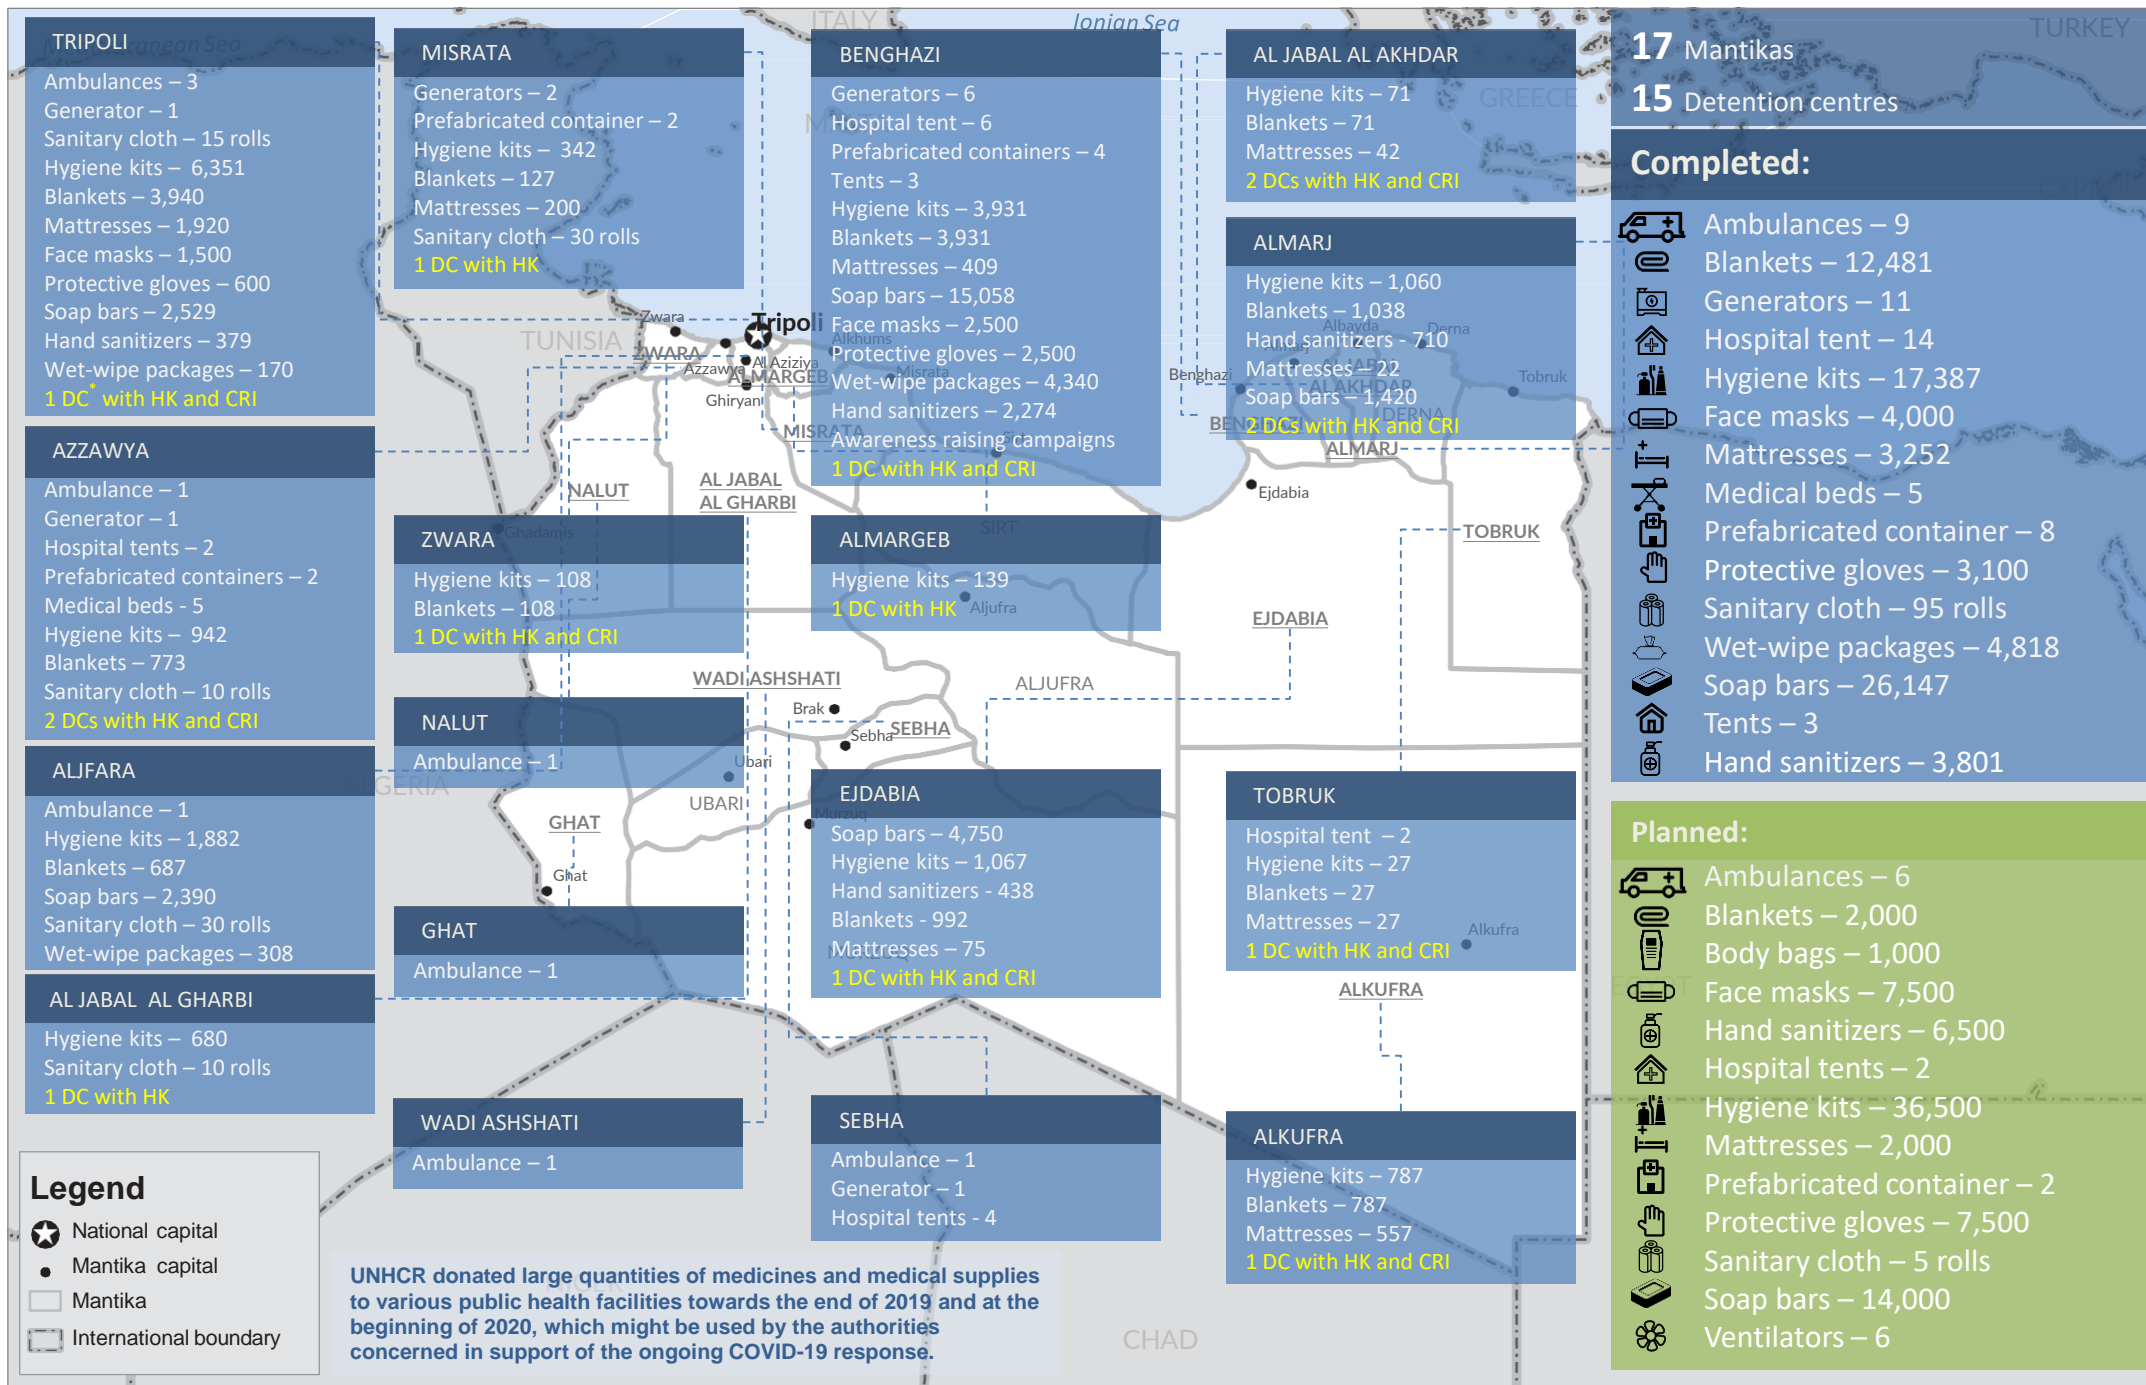

# UNHCR LIBYA: Support to COVID-19 Response

16 March – 16 October 2020

The boundaries and names shown, and the designations used on this map do not imply official endorsement or acceptance by the United Nations.

\* - Detention Centres