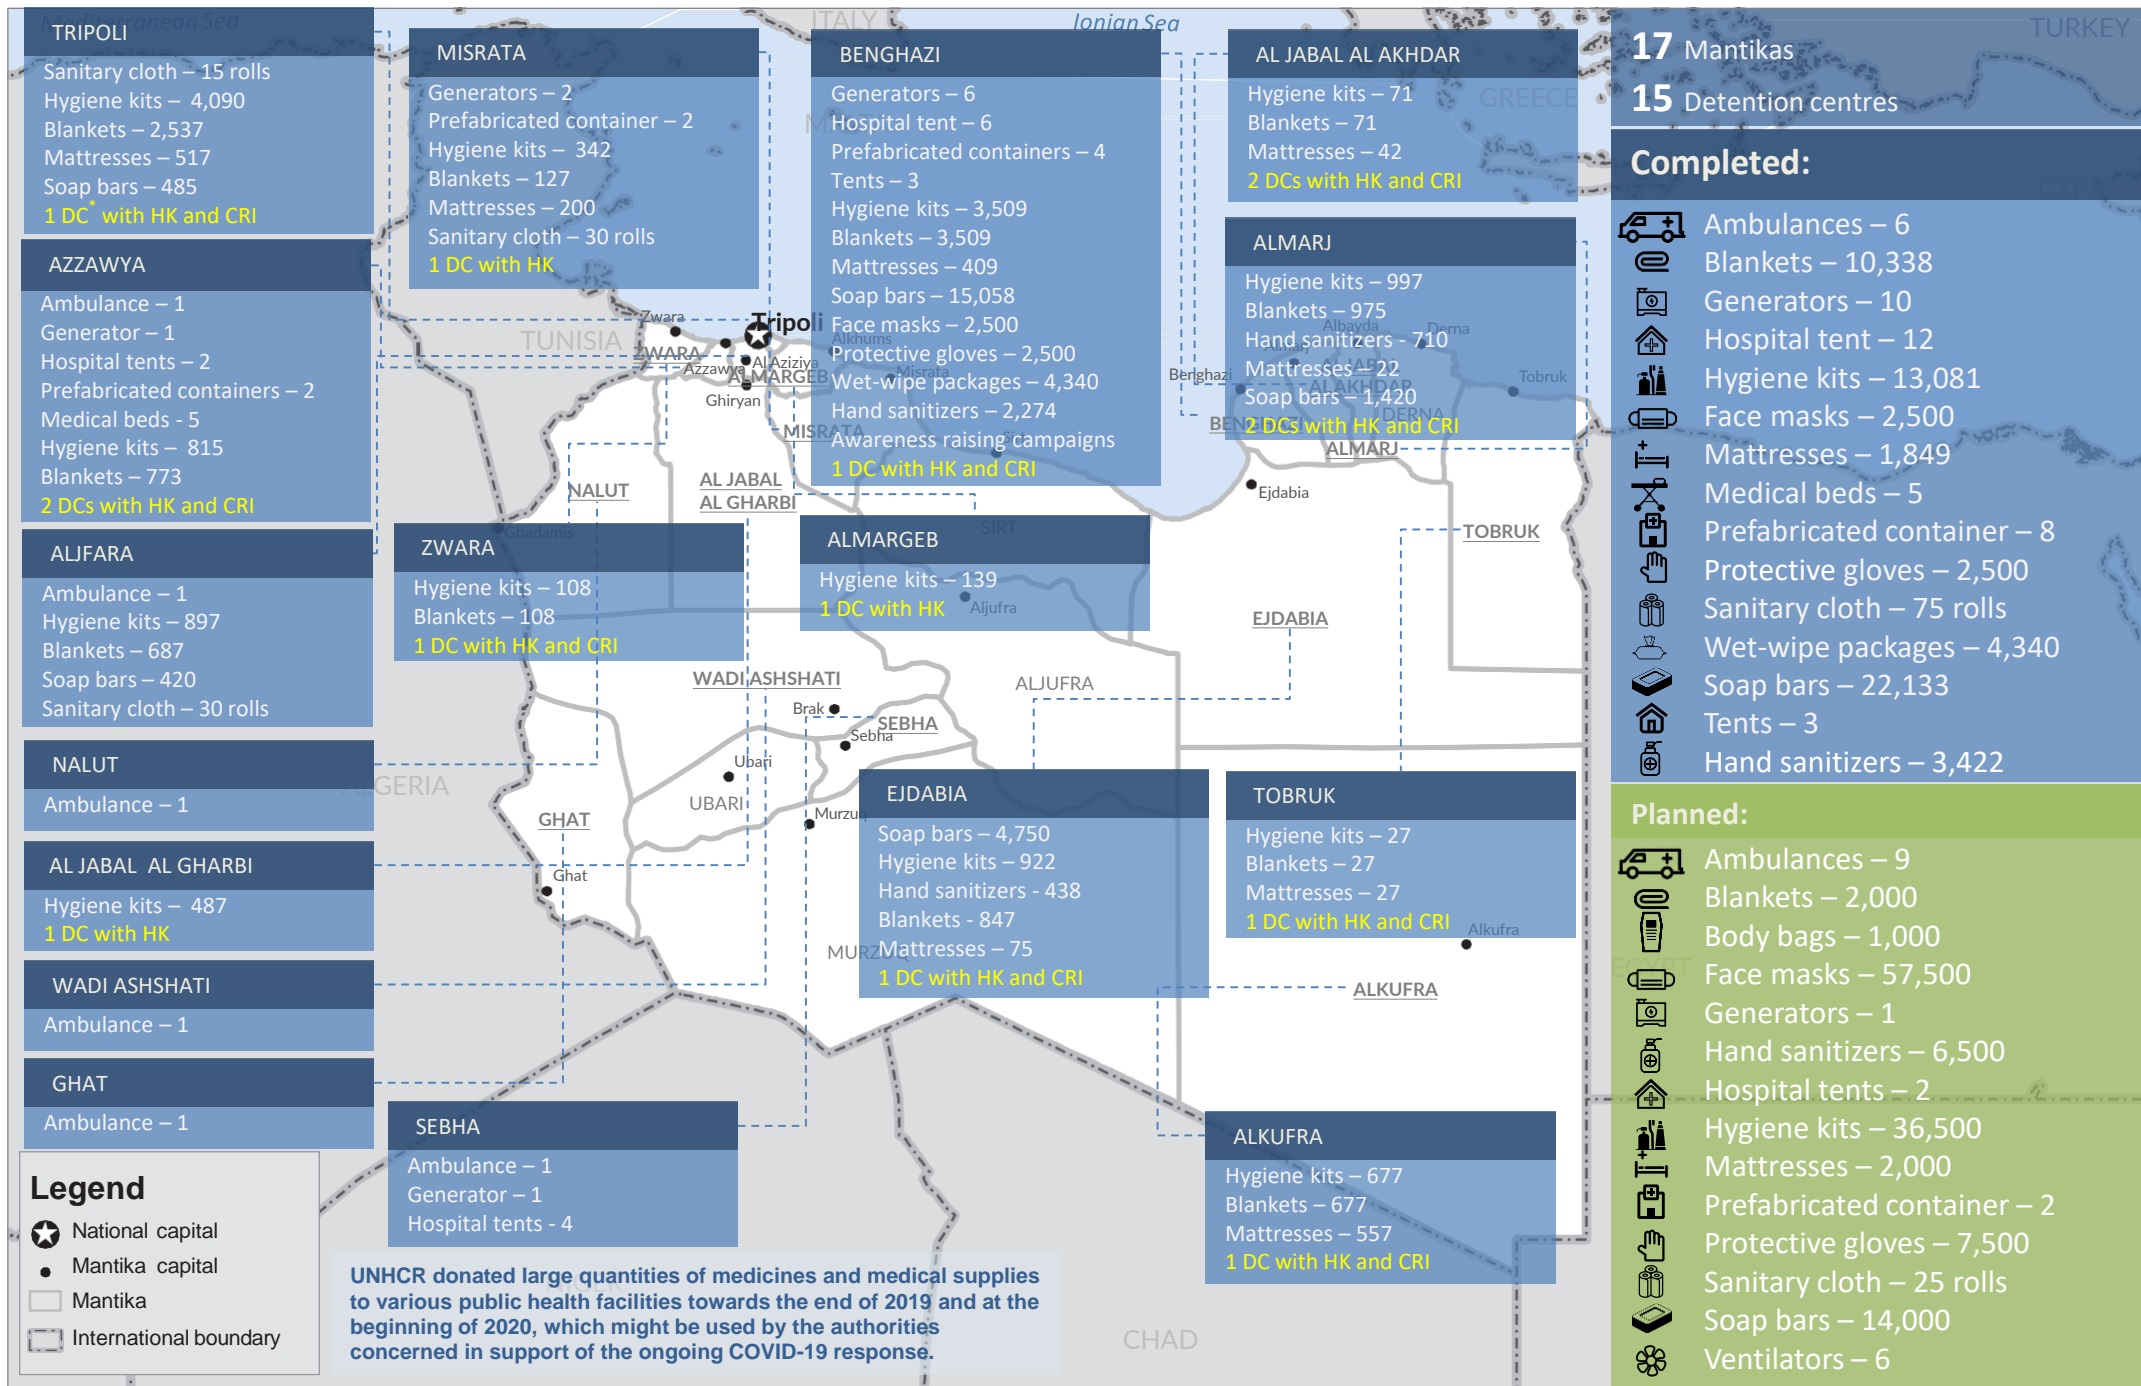

# UNHCR LIBYA: Support to COVID-19 Response

16 March – 24 July 2020

The boundaries and names shown and the designations used on this map do not imply official endorsement or acceptance by the United Nations.

\* - Detention Centres