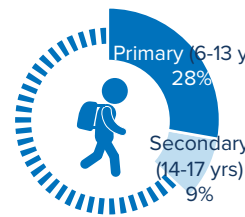

Total number of refugees*	768,830
Pre-Dec 2013 refugees	352,212
Post-Dec 2013 refugees	416,618
Total arrivals in 2018	14,690
Total arrivals in Mar 2018	4,348

*Additional sources estimate a total of 1.3 million South Sudanese refugees in Sudan; however, data requires verification.

POPULATION BY STATE

AGE-GENDER BREAKDOWN **

POPULATION DISTRIBUTION REGISTRATION PROGRESS

**Population distribution statistics are based on biometrically registered individuals only

SCHOOL-AGED CHILDREN (6-17 YRS) **

REPRODUCTIVE-AGED WOMEN/GIRLS (13-49 YRS)**

HOUSEHOLD DISTRIBUTION**

2018 ARRIVALS BY STATE

March 2018 ARRIVALS BY STATE

MONTHLY ARRIVAL TRENDS (2015-2018)

The boundaries and names shown and the designations used on this map do not imply official endorsement or acceptance by the United Nations.