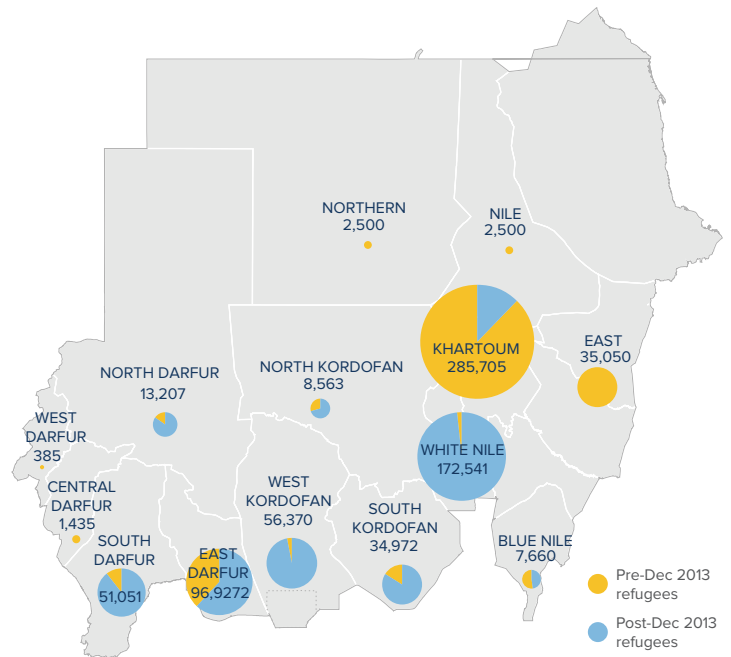

<b>Total number of refugees*</b>	<b>768,830</b>
<b>Pre-Dec 2013 refugees</b>	<b>352,212</b>
<b>Post-Dec 2013 refugees</b>	<b>416,618</b>
<b>Total arrivals in 2018</b>	<b>14,690</b>
<b>Total arrivals in Mar 2018</b>	<b>4,348</b>

\*Additional sources estimate a total of 1.3 million South Sudanese refugees in Sudan; however, data requires verification.

POPULATION BY STATE

AGE-GENDER BREAKDOWN \*\*

POPULATION DISTRIBUTION REGISTRATION PROGRESS

2018 ARRIVALS BY STATE

March 2018 ARRIVALS BY STATE

MONTHLY ARRIVAL TRENDS (2015-2018)

The boundaries and names shown and the designations used on this map do not imply official endorsement or acceptance by the United Nations.