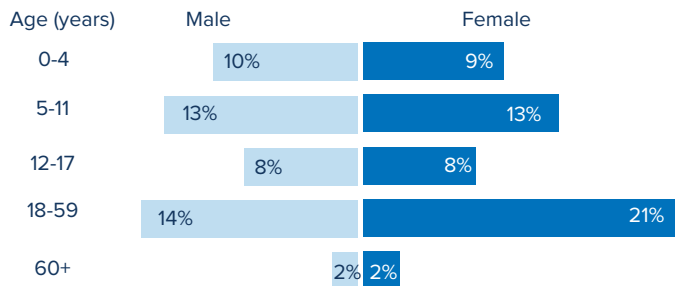

<b>Total number of refugees*</b>	<b>768,830</b>
<b>Pre-Dec 2013 refugees</b>	<b>352,212</b>
<b>Post-Dec 2013 refugees</b>	<b>416,618</b>
<b>Total arrivals in 2018</b>	<b>14,690</b>
<b>Total arrivals in Mar 2018</b>	<b>4,348</b>

\*Additional sources estimate a total of 1.3 million South Sudanese refugees in Sudan; however, data requires verification.

POPULATION BY STATE

AGE-GENDER BREAKDOWN \*\*

POPULATION DISTRIBUTION REGISTRATION PROGRESS