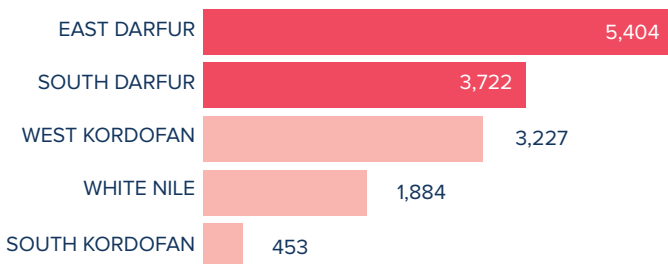

\*Additional sources estimate a total of 1.3 million South Sudanese refugees in Sudan; however, data requires verification.

POPULATION BY STATE

AGE-GENDER BREAKDOWN \*\*

POPULATION DISTRIBUTION REGISTRATION PROGRESS

2018 ARRIVALS BY STATE

March 2018 ARRIVALS BY STATE

MONTHLY ARRIVAL TRENDS (2015-2018)

The boundaries and names shown and the designations used on this map do not imply official endorsement or acceptance by the United Nations.