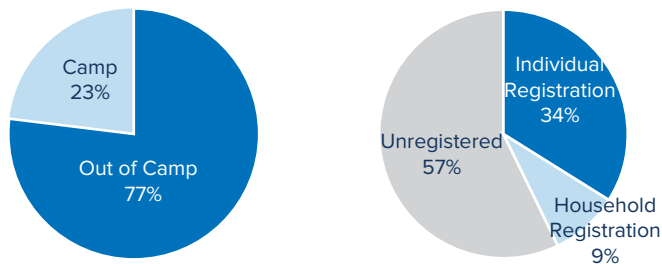

\*Additional sources estimate a total of 1.3 million South Sudanese refugees in Sudan; however, data requires verification.

POPULATION BY STATE

AGE-GENDER BREAKDOWN \*\*

POPULATION DISTRIBUTION REGISTRATION PROGRESS

\*\*Population distribution statistics are based on biometrically registered individuals only

SCHOOL-AGED CHILDREN (6-17 YRS) \*\*

REPRODUCTIVE-AGED WOMEN/GIRLS (13-49 YRS)\*\*

HOUSEHOLD DISTRIBUTION\*\*