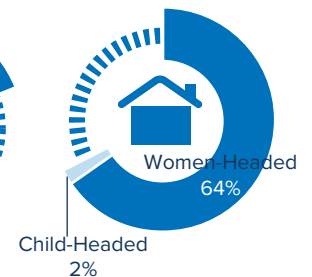

\*Additional sources estimate a total of 1.3 million South Sudanese refugees in Sudan; however, data requires verification.

POPULATION BY STATE

AGE-GENDER BREAKDOWN \*\*

POPULATION DISTRIBUTION REGISTRATION PROGRESS

\*\*Population distribution statistics are based on biometrically registered individuals only

SCHOOL-AGED CHILDREN (6-17 YRS) \*\*

REPRODUCTIVE-AGED WOMEN/GIRLS (13-49 YRS)\*\*

HOUSEHOLD DISTRIBUTION\*\*