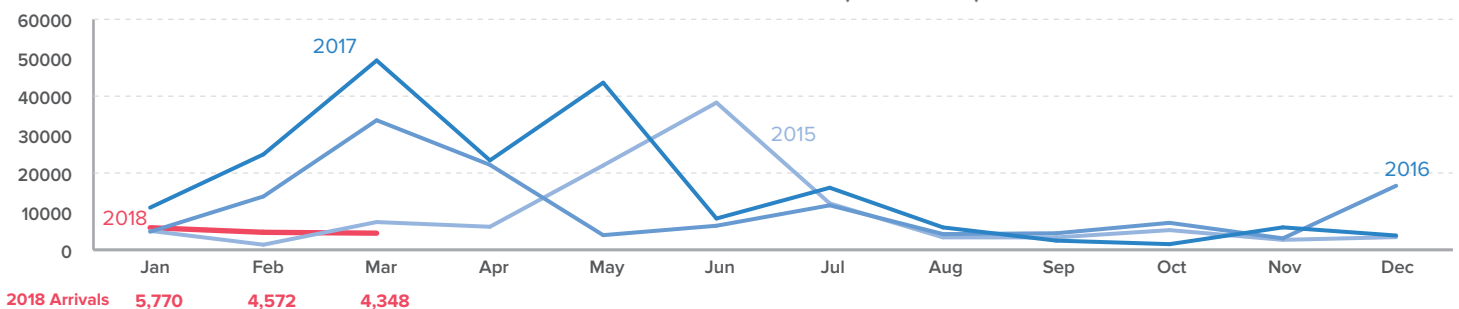

<b>Total number of refugees*</b>	<b>768,830</b>
<b>Pre-Dec 2013 refugees</b>	<b>352,212</b>
<b>Post-Dec 2013 refugees</b>	<b>416,618</b>
<b>Total arrivals in 2018</b>	<b>14,690</b>
<b>Total arrivals in Mar 2018</b>	<b>4,348</b>

\*Additional sources estimate a total of 1.3 million South Sudanese refugees in Sudan; however, data requires verification.

POPULATION BY STATE

AGE-GENDER BREAKDOWN \*\*

POPULATION DISTRIBUTION REGISTRATION PROGRESS

\*\*Population distribution statistics are based on biometrically registered individuals only

SCHOOL-AGED CHILDREN (6-17 YRS) \*\*

REPRODUCTIVE-AGED WOMEN/GIRLS (13-49 YRS)\*\*

HOUSEHOLD DISTRIBUTION\*\*

2018 ARRIVALS BY STATE

March 2018 ARRIVALS BY STATE

MONTHLY ARRIVAL TRENDS (2015-2018)

The boundaries and names shown and the designations used on this map do not imply official endorsement or acceptance by the United Nations.