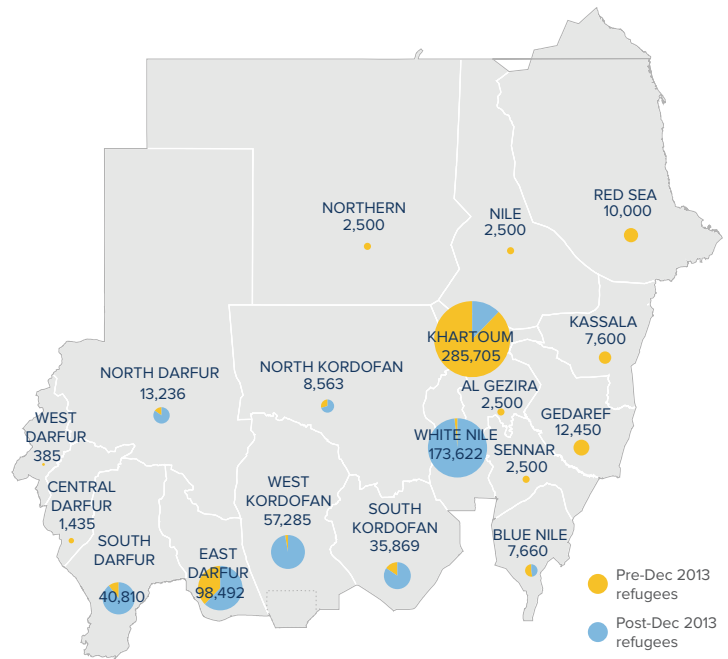

<b>Total number of refugees*</b>	<b>763,112</b>
<b>Pre-Dec 2013 refugees</b>	<b>352,212</b>
<b>Post-Dec 2013 refugees</b>	<b>410,900</b>
<b>Total arrivals in 2018</b>	<b>17,685</b>
<b>Total arrivals in Apr 2018</b>	<b>2,995</b>

\*Additional sources estimate a total of 1.3 million South Sudanese refugees in Sudan; however, data requires verification.

POPULATION BY STATE

AGE-GENDER BREAKDOWN \*\*

POPULATION DISTRIBUTION REGISTRATION PROGRESS

2018 ARRIVALS BY STATE

April 2018 ARRIVALS BY STATE

MONTHLY ARRIVAL TRENDS (2015-2018)

The boundaries and names shown and the designations used on this map do not imply official endorsement or acceptance by the United Nations.