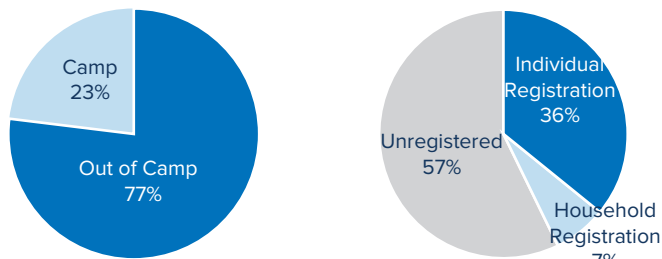

\*Additional sources estimate a total of 1.3 million South Sudanese refugees in Sudan; however, data requires verification.

POPULATION BY STATE

AGE-GENDER BREAKDOWN \*\*

POPULATION DISTRIBUTION REGISTRATION PROGRESS

\*\*Population distribution statistics are based on biometrically registered individuals only

SCHOOL-AGED CHILDREN (6-17 YRS) \*\*

REPRODUCTIVE-AGED WOMEN/GIRLS (13-49 YRS)\*\*

HOUSEHOLD DISTRIBUTION\*\*