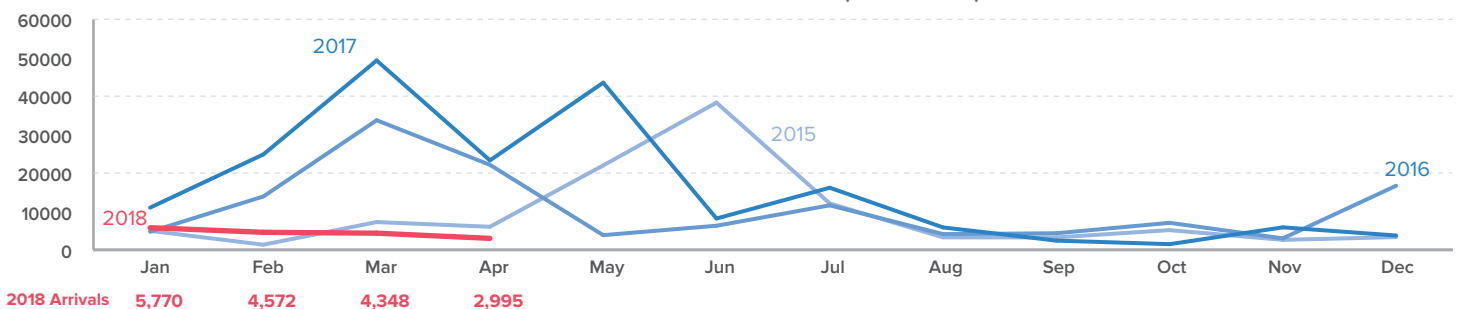

<b>Total number of refugees*</b>	<b>763,112</b>
<b>Pre-Dec 2013 refugees</b>	<b>352,212</b>
<b>Post-Dec 2013 refugees</b>	<b>410,900</b>
<b>Total arrivals in 2018</b>	<b>17,685</b>
<b>Total arrivals in Apr 2018</b>	<b>2,995</b>

\*Additional sources estimate a total of 1.3 million South Sudanese refugees in Sudan; however, data requires verification.

POPULATION BY STATE

AGE-GENDER BREAKDOWN \*\*

POPULATION DISTRIBUTION REGISTRATION PROGRESS

\*\*Population distribution statistics are based on biometrically registered individuals only

SCHOOL-AGED CHILDREN (6-17 YRS) \*\*

REPRODUCTIVE-AGED WOMEN/GIRLS (13-49 YRS)\*\*

HOUSEHOLD DISTRIBUTION\*\*

2018 ARRIVALS BY STATE

April 2018 ARRIVALS BY STATE

MONTHLY ARRIVAL TRENDS (2015-2018)

The boundaries and names shown and the designations used on this map do not imply official endorsement or acceptance by the United Nations.