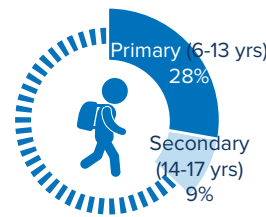

Total number of refugees*	763,112
Pre-Dec 2013 refugees	352,212
Post-Dec 2013 refugees	410,900
Total arrivals in 2018	17,685
Total arrivals in Apr 2018	2,995

*Additional sources estimate a total of 1.3 million South Sudanese refugees in Sudan; however, data requires verification.

POPULATION BY STATE

AGE-GENDER BREAKDOWN **

POPULATION DISTRIBUTION REGISTRATION PROGRESS

**Population distribution statistics are based on biometrically registered individuals only

SCHOOL-AGED CHILDREN (6-17 YRS) **

REPRODUCTIVE-AGED WOMEN/GIRLS (13-49 YRS)**

HOUSEHOLD DISTRIBUTION**

2018 ARRIVALS BY STATE

April 2018 ARRIVALS BY STATE

MONTHLY ARRIVAL TRENDS (2015-2018)

The boundaries and names shown and the designations used on this map do not imply official endorsement or acceptance by the United Nations.