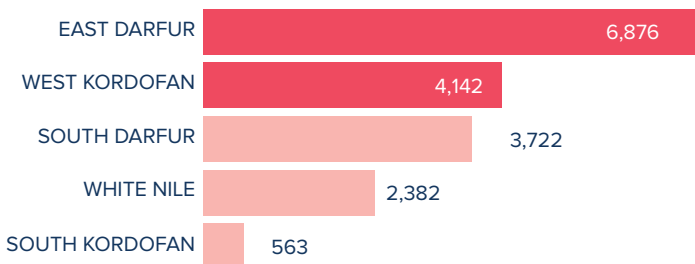

\*Additional sources estimate a total of 1.3 million South Sudanese refugees in Sudan; however, data requires verification.

POPULATION BY STATE

AGE-GENDER BREAKDOWN \*\*

POPULATION DISTRIBUTION REGISTRATION PROGRESS

\*\*Population distribution statistics are based on biometrically registered individuals only

SCHOOL-AGED CHILDREN (6-17 YRS) \*\*

REPRODUCTIVE-AGED WOMEN/GIRLS (13-49 YRS)\*\*

HOUSEHOLD DISTRIBUTION\*\*

2018 ARRIVALS BY STATE

April 2018 ARRIVALS BY STATE

MONTHLY ARRIVAL TRENDS (2015-2018)

The boundaries and names shown and the designations used on this map do not imply official endorsement or acceptance by the United Nations.