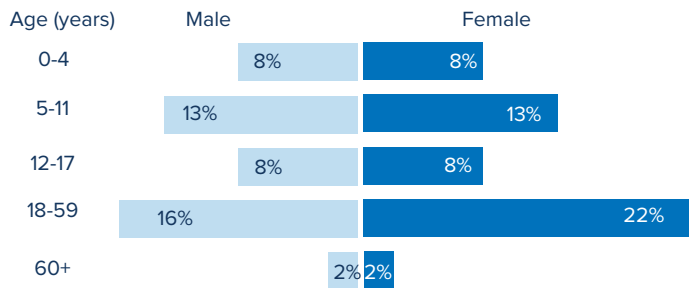

<b>Total number of refugees*</b>	<b>763,112</b>
<b>Pre-Dec 2013 refugees</b>	<b>352,212</b>
<b>Post-Dec 2013 refugees</b>	<b>410,900</b>
<b>Total arrivals in 2018</b>	<b>17,685</b>
<b>Total arrivals in Apr 2018</b>	<b>2,995</b>

\*Additional sources estimate a total of 1.3 million South Sudanese refugees in Sudan; however, data requires verification.

POPULATION BY STATE

AGE-GENDER BREAKDOWN \*\*

POPULATION DISTRIBUTION REGISTRATION PROGRESS