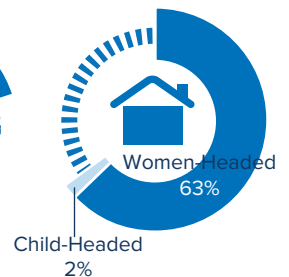

\*Additional sources estimate a total of 1.3 million South Sudanese refugees in Sudan; however, data requires verification.

POPULATION BY STATE

AGE-GENDER BREAKDOWN \*\*

POPULATION DISTRIBUTION REGISTRATION PROGRESS

\*\*Population distribution statistics are based on biometrically registered individuals only

SCHOOL-AGED CHILDREN (6-17 YRS) \*\*

REPRODUCTIVE-AGED WOMEN/GIRLS (13-49 YRS)\*\*

HOUSEHOLD DISTRIBUTION\*\*