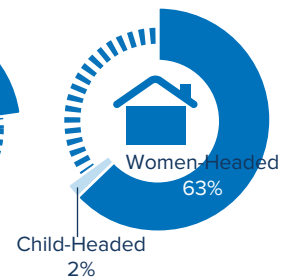

Total number of refugees*	763,144
Pre-Dec 2013 refugees	352,212
Post-Dec 2013 refugees	410,932
Total arrivals in 2018	20,327
Total arrivals in May 2018	2,642

*Additional sources estimate a total of 1.3 million South Sudanese refugees in Sudan; however, data require verification.

POPULATION BY STATE

AGE-GENDER BREAKDOWN **

POPULATION DISTRIBUTION REGISTRATION PROGRESS

**Population distribution statistics are based on biometrically registered individuals only

SCHOOL-AGED CHILDREN (6-17 YRS) **

REPRODUCTIVE-AGED WOMEN/GIRLS (13-49 YRS)**

HOUSEHOLD DISTRIBUTION**

2018 ARRIVALS BY STATE

May 2018 ARRIVALS BY STATE

MONTHLY ARRIVAL TRENDS (2015-2018)

The boundaries and names shown and the designations used on this map do not imply official endorsement or acceptance by the United Nations.