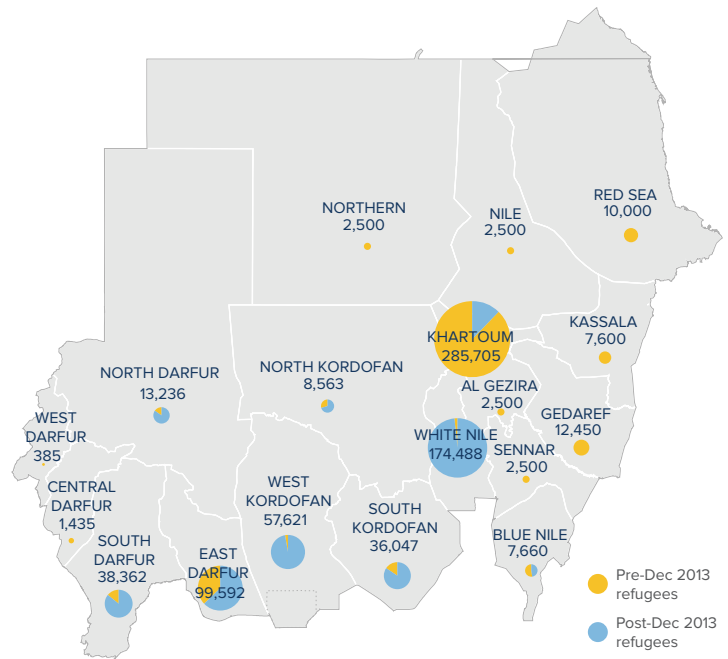

Total number of refugees*	763,144
Pre-Dec 2013 refugees	352,212
Post-Dec 2013 refugees	410,932
Total arrivals in 2018	20,327
Total arrivals in May 2018	2,642

*Additional sources estimate a total of 1.3 million South Sudanese refugees in Sudan; however, data require verification.

POPULATION BY STATE

AGE-GENDER BREAKDOWN **

POPULATION DISTRIBUTION REGISTRATION PROGRESS

**Population distribution statistics are based on biometrically registered individuals only

SCHOOL-AGED CHILDREN (6-17 YRS) **

REPRODUCTIVE-AGED WOMEN/GIRLS (13-49 YRS)**

HOUSEHOLD DISTRIBUTION**

2018 ARRIVALS BY STATE

May 2018 ARRIVALS BY STATE

MONTHLY ARRIVAL TRENDS (2015-2018)

The boundaries and names shown and the designations used on this map do not imply official endorsement or acceptance by the United Nations.