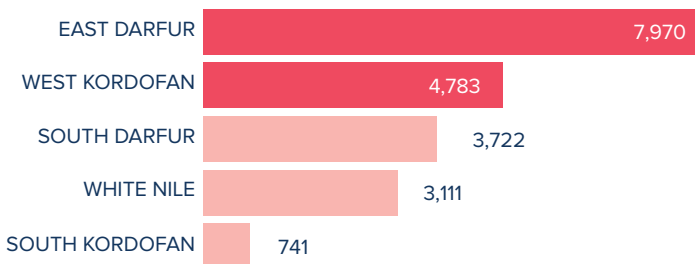

Total number of refugees*	763,144
Pre-Dec 2013 refugees	352,212
Post-Dec 2013 refugees	410,932
Total arrivals in 2018	20,327
Total arrivals in May 2018	2,642

*Additional sources estimate a total of 1.3 million South Sudanese refugees in Sudan; however, data require verification.

POPULATION BY STATE

AGE-GENDER BREAKDOWN **

POPULATION DISTRIBUTION REGISTRATION PROGRESS

**Population distribution statistics are based on biometrically registered individuals only

SCHOOL-AGED CHILDREN (6-17 YRS) **

REPRODUCTIVE-AGED WOMEN/GIRLS (13-49 YRS)**

HOUSEHOLD DISTRIBUTION**

2018 ARRIVALS BY STATE

May 2018 ARRIVALS BY STATE

MONTHLY ARRIVAL TRENDS (2015-2018)

The boundaries and names shown and the designations used on this map do not imply official endorsement or acceptance by the United Nations.