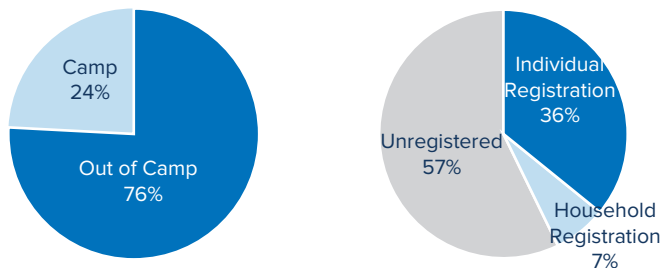

Total number of refugees*	763,144
Pre-Dec 2013 refugees	352,212
Post-Dec 2013 refugees	410,932
Total arrivals in 2018	20,327
Total arrivals in May 2018	2,642

*Additional sources estimate a total of 1.3 million South Sudanese refugees in Sudan; however, data require verification.

POPULATION BY STATE

AGE-GENDER BREAKDOWN **

POPULATION DISTRIBUTION REGISTRATION PROGRESS

**Population distribution statistics are based on biometrically registered individuals only

SCHOOL-AGED CHILDREN (6-17 YRS) **