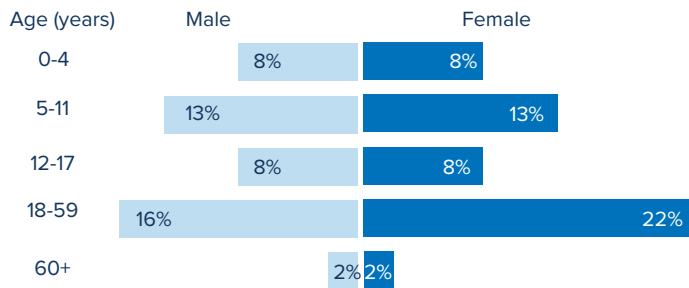

Total number of refugees*	763,144
Pre-Dec 2013 refugees	352,212
Post-Dec 2013 refugees	410,932
Total arrivals in 2018	20,327
Total arrivals in May 2018	2,642

*Additional sources estimate a total of 1.3 million South Sudanese refugees in Sudan; however, data require verification.

POPULATION BY STATE

AGE-GENDER BREAKDOWN **

POPULATION DISTRIBUTION REGISTRATION PROGRESS

**Population distribution statistics are based on biometrically registered individuals only

SCHOOL-AGED CHILDREN (6-17 YRS) **