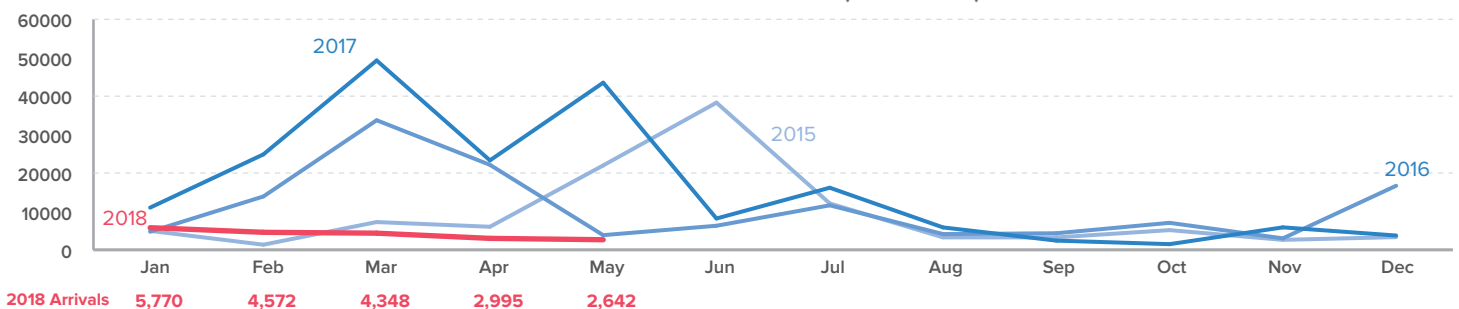

Total number of refugees*	763,144
Pre-Dec 2013 refugees	352,212
Post-Dec 2013 refugees	410,932
Total arrivals in 2018	20,327
Total arrivals in May 2018	2,642

*Additional sources estimate a total of 1.3 million South Sudanese refugees in Sudan; however, data require verification.

REPRODUCTIVE-AGED WOMEN/GIRLS (13-49 YRS)**

HOUSEHOLD DISTRIBUTION**

2018 ARRIVALS BY STATE

May 2018 ARRIVALS BY STATE

MONTHLY ARRIVAL TRENDS (2015-2018)

The boundaries and names shown and the designations used on this map do not imply official endorsement or acceptance by the United Nations.