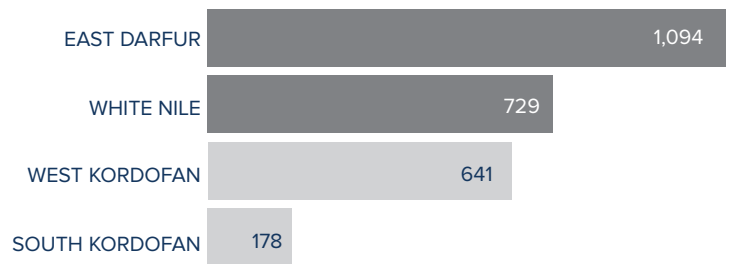

REPRODUCTIVE-AGED WOMEN/GIRLS (13-49 YRS)**

HOUSEHOLD DISTRIBUTION**

2018 ARRIVALS BY STATE

May 2018 ARRIVALS BY STATE

MONTHLY ARRIVAL TRENDS (2015-2018)

The boundaries and names shown and the designations used on this map do not imply official endorsement or acceptance by the United Nations.