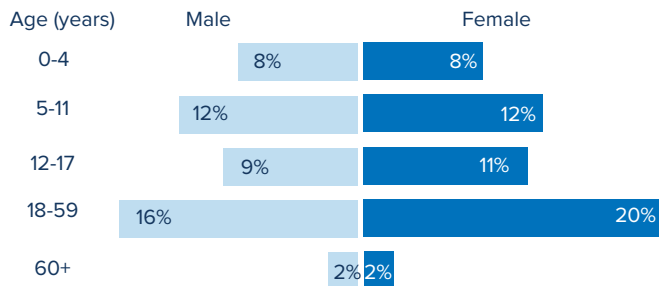

Total number of refugees*	765,243
Pre-Dec 2013 refugees	352,212
Post-Dec 2013 refugees	413,031
Total arrivals in 2018	19,207
Total arrivals in May 2018	1,522

*Additional sources estimate a total of 1.3 million South Sudanese refugees in Sudan; however, data require verification.

POPULATION BY STATE

AGE-GENDER BREAKDOWN **

POPULATION DISTRIBUTION REGISTRATION PROGRESS

**Population distribution statistics are based on biometrically registered individuals only

SCHOOL- AGED CHILDREN (6-17 YRS) **