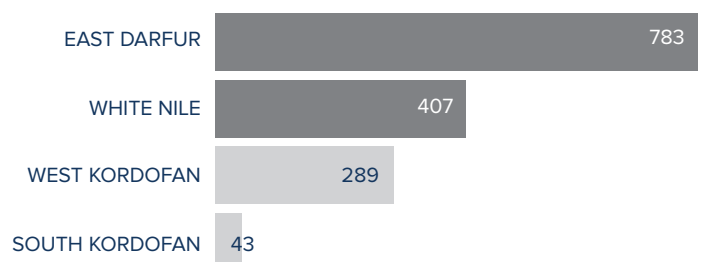

REPRODUCTIVE- AGED WOMEN/GIRLS (13-49 YRS)**

HOUSEHOLD DISTRIBUTION**

2018 ARRIVALS BY STATE

May 2018 ARRIVALS BY STATE

MONTHLY ARRIVAL TRENDS (2015-2018)

The boundaries and names shown and the designations used on this map do not imply official endorsement or acceptance by the United Nations.