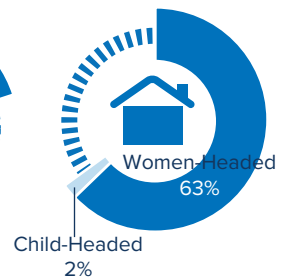

Total number of refugees*	765,243
Pre-Dec 2013 refugees	352,212
Post-Dec 2013 refugees	413,031
Total arrivals in 2018	19,207
Total arrivals in May 2018	1,522

*Additional sources estimate a total of 1.3 million South Sudanese refugees in Sudan; however, data require verification.

POPULATION BY STATE

AGE-GENDER BREAKDOWN **

POPULATION DISTRIBUTION REGISTRATION PROGRESS

**Population distribution statistics are based on biometrically registered individuals only

SCHOOL- AGED CHILDREN (6-17 YRS) **

REPRODUCTIVE- AGED WOMEN/GIRLS (13-49 YRS)**

HOUSEHOLD DISTRIBUTION**

2018 ARRIVALS BY STATE

May 2018 ARRIVALS BY STATE

MONTHLY ARRIVAL TRENDS (2015-2018)

The boundaries and names shown and the designations used on this map do not imply official endorsement or acceptance by the United Nations.