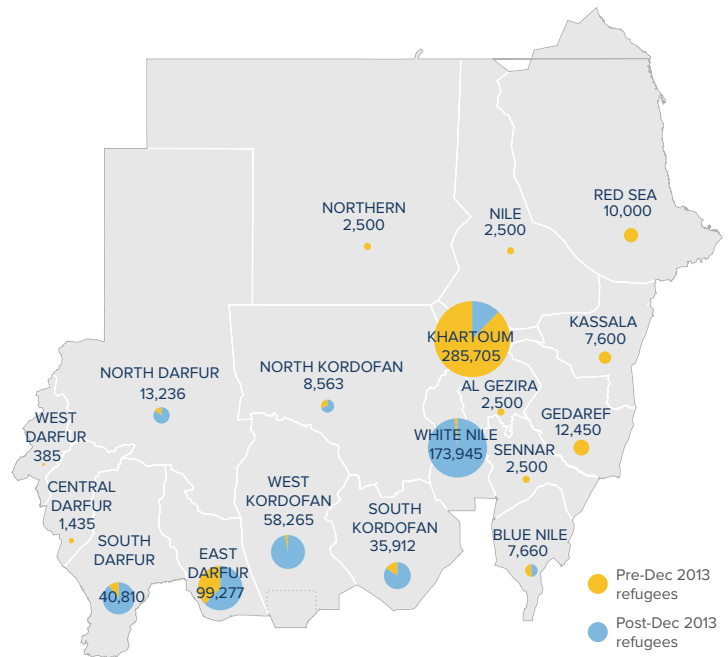

Total number of refugees*	765,243
Pre-Dec 2013 refugees	352,212
Post-Dec 2013 refugees	413,031
Total arrivals in 2018	19,207
Total arrivals in May 2018	1,522

*Additional sources estimate a total of 1.3 million South Sudanese refugees in Sudan; however, data require verification.

POPULATION BY STATE

AGE-GENDER BREAKDOWN **

POPULATION DISTRIBUTION REGISTRATION PROGRESS

**Population distribution statistics are based on biometrically registered individuals only

SCHOOL- AGED CHILDREN (6-17 YRS) **

REPRODUCTIVE- AGED WOMEN/GIRLS (13-49 YRS)**

HOUSEHOLD DISTRIBUTION**

2018 ARRIVALS BY STATE

May 2018 ARRIVALS BY STATE

MONTHLY ARRIVAL TRENDS (2015-2018)

The boundaries and names shown and the designations used on this map do not imply official endorsement or acceptance by the United Nations.