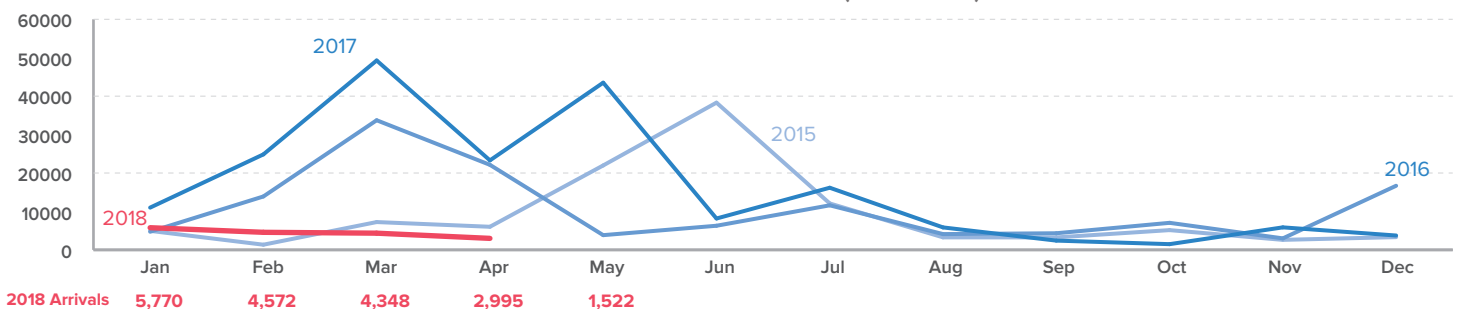

Total number of refugees*	765,243
Pre-Dec 2013 refugees	352,212
Post-Dec 2013 refugees	413,031
Total arrivals in 2018	19,207
Total arrivals in May 2018	1,522

*Additional sources estimate a total of 1.3 million South Sudanese refugees in Sudan; however, data require verification.

REPRODUCTIVE- AGED WOMEN/GIRLS (13-49 YRS)**

HOUSEHOLD DISTRIBUTION**

2018 ARRIVALS BY STATE

May 2018 ARRIVALS BY STATE

MONTHLY ARRIVAL TRENDS (2015-2018)

The boundaries and names shown and the designations used on this map do not imply official endorsement or acceptance by the United Nations.