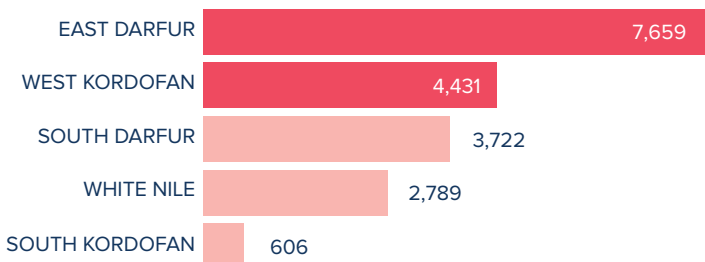

Total number of refugees*	765,243
Pre-Dec 2013 refugees	352,212
Post-Dec 2013 refugees	413,031
Total arrivals in 2018	19,207
Total arrivals in May 2018	1,522

*Additional sources estimate a total of 1.3 million South Sudanese refugees in Sudan; however, data require verification.

POPULATION BY STATE

AGE-GENDER BREAKDOWN **

POPULATION DISTRIBUTION REGISTRATION PROGRESS

**Population distribution statistics are based on biometrically registered individuals only

SCHOOL- AGED CHILDREN (6-17 YRS) **

REPRODUCTIVE- AGED WOMEN/GIRLS (13-49 YRS)**

HOUSEHOLD DISTRIBUTION**

2018 ARRIVALS BY STATE

May 2018 ARRIVALS BY STATE

MONTHLY ARRIVAL TRENDS (2015-2018)

The boundaries and names shown and the designations used on this map do not imply official endorsement or acceptance by the United Nations.