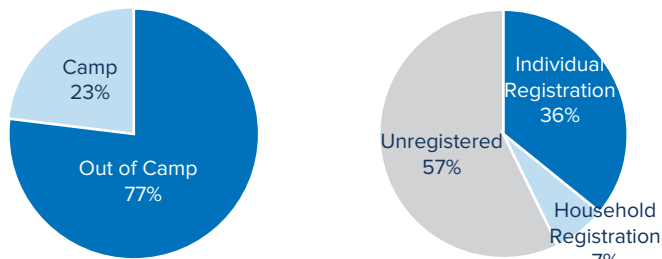

Total number of refugees*	765,243
Pre-Dec 2013 refugees	352,212
Post-Dec 2013 refugees	413,031
Total arrivals in 2018	19,207
Total arrivals in May 2018	1,522

*Additional sources estimate a total of 1.3 million South Sudanese refugees in Sudan; however, data require verification.

POPULATION BY STATE

AGE-GENDER BREAKDOWN **

POPULATION DISTRIBUTION REGISTRATION PROGRESS

**Population distribution statistics are based on biometrically registered individuals only

SCHOOL- AGED CHILDREN (6-17 YRS) **