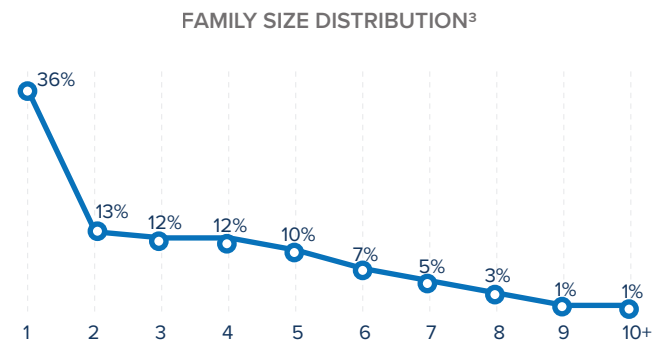

<sup>1</sup>Total number of refugees is the sum of UNHCR/COR registered population and IPP registered & unregistered figures. Additional sources estimate a total of 1.3 million South Sudanese refugees in Sudan; however, data require verification.

MONTHLY ARRIVAL TRENDS (2015-2019)

<sup>3</sup>Population distribution statistics are based on biometrically registered individuals only