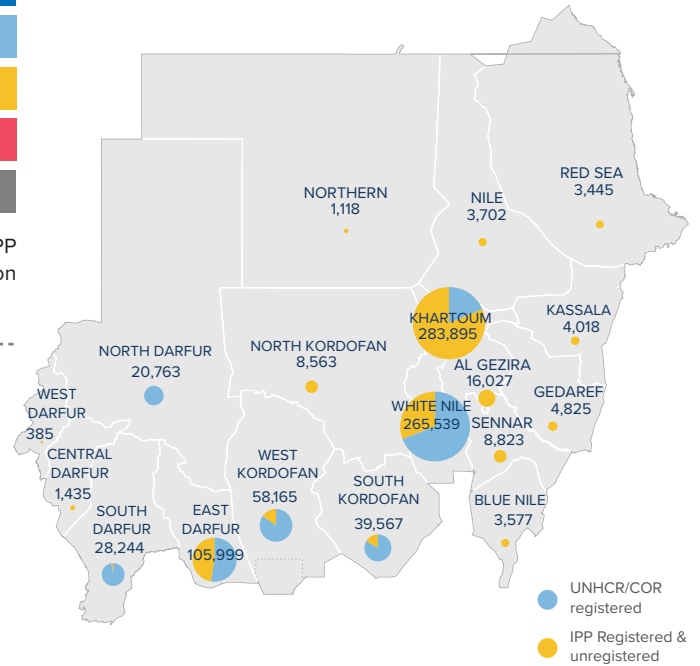

<sup>1</sup>Total number of refugees is the sum of UNHCR/COR registered population and IPP registered & unregistered figures. Additional sources estimate a total of 1.3 million South Sudanese refugees in Sudan; however, data require verification.

<sup>2</sup>IPP: Immigration and Passport Police

POPULATION BY STATE

The boundaries and names shown and the designations used on this map do not imply official endorsement or acceptance by the United Nations.

MONTHLY ARRIVAL TRENDS (2015-2019)

<sup>3</sup>Population distribution statistics are based on biometrically registered individuals only