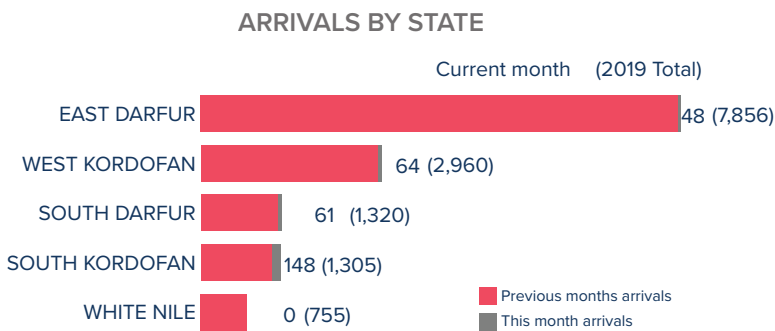

¹Total number of refugees is the sum of UNHCR/COR registered population and IPP registered & unregistered figures. Additional sources estimate a total of 1.3 million South Sudanese refugees in Sudan; however, data require verification.

²IPP: Immigration and Passport Police

POPULATION BY STATE

The boundaries and names shown and the designations used on this map do not imply official endorsement or acceptance by the United Nations.

MONTHLY ARRIVAL TRENDS (2015-2019)

³Population distribution statistics are based on biometrically registered individuals only