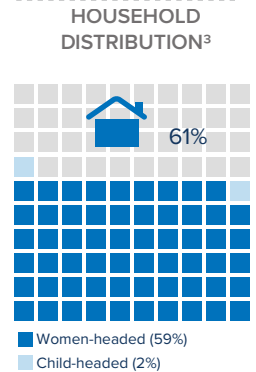

¹Total number of refugees is the sum of UNHCR/COR registered population and IPP registered & unregistered figures. Additional sources estimate a total of 1.3 million South Sudanese refugees in Sudan; however, data require verification.

²IPP: Immigration and Passport Police

POPULATION BY STATE

The boundaries and names shown and the designations used on this map do not imply official endorsement or acceptance by the United Nations.

MONTHLY ARRIVAL TRENDS (2015-2019)

³Population distribution statistics are based on biometrically registered individuals only