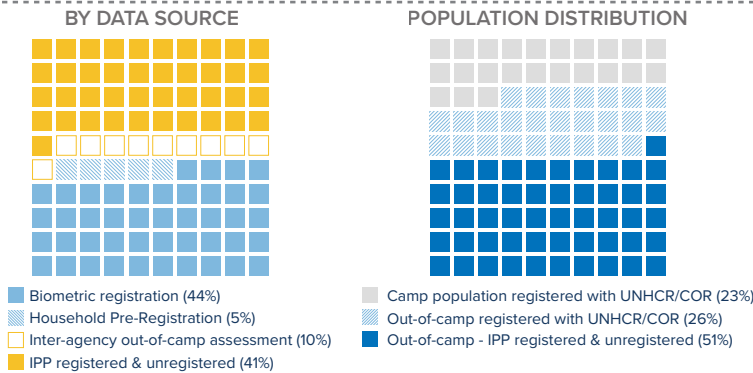

<sup>1</sup>Total number of refugees is the sum of UNHCR/COR registered population and IPP registered & unregistered figures. Additional sources estimate a total of 1.3 million South Sudanese refugees in Sudan; however, data require verification.

<sup>2</sup>IPP: Immigration and Passport Police

POPULATION BY STATE

The boundaries and names shown and the designations used on this map do not imply official endorsement or acceptance by the United Nations.

MONTHLY ARRIVAL TRENDS (2015-2019)

<sup>3</sup>Population distribution statistics are based on biometrically registered individuals only