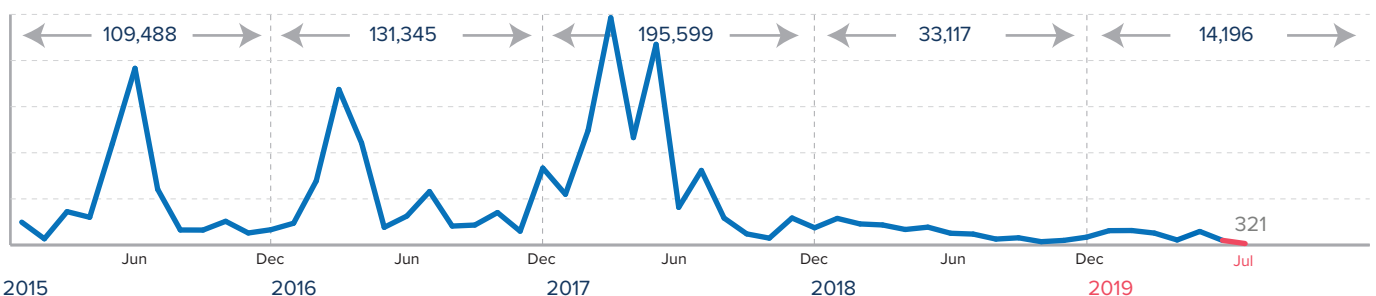

<sup>1</sup>Total number of refugees is the sum of UNHCR/COR registered population and IPP registered & unregistered figures. Additional sources estimate a total of 1.3 million South Sudanese refugees in Sudan; however, data require verification.

<sup>2</sup>IPP: Immigration and Passport Police

POPULATION BY STATE

The boundaries and names shown and the designations used on this map do not imply official endorsement or acceptance by the United Nations.

MONTHLY ARRIVAL TRENDS (2015-2019)

<sup>3</sup>Population distribution statistics are based on biometrically registered individuals only