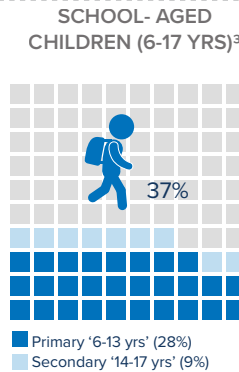

¹Total number of refugees is the sum of UNHCR/COR registered population and IPP registered & unregistered figures. Additional sources estimate a total of 1.3 million South Sudanese refugees in Sudan; however, data require verification.

²IPP: Immigration and Passport Police

POPULATION BY STATE

The boundaries and names shown and the designations used on this map do not imply official endorsement or acceptance by the United Nations.

MONTHLY ARRIVAL TRENDS (2015-2019)

³Population distribution statistics are based on biometrically registered individuals only