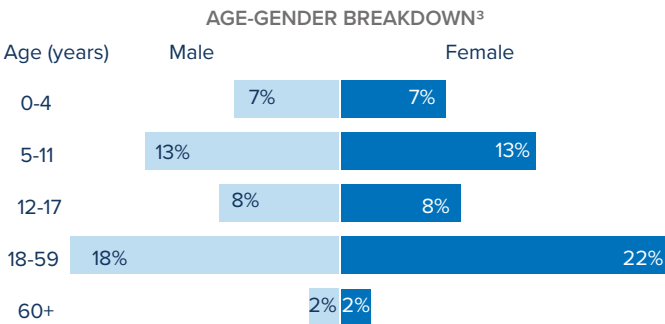

¹Total number of refugees is the sum of UNHCR/COR registered population and IPP registered & unregistered figures. Additional sources estimate a total of 1.3 million South Sudanese refugees in Sudan; however, data require verification.

²IPP: Immigration and Passport Police

POPULATION BY STATE

The boundaries and names shown and the designations used on this map do not imply official endorsement or acceptance by the United Nations.

MONTHLY ARRIVAL TRENDS (2015-2019)

³Population distribution statistics are based on biometrically registered individuals only