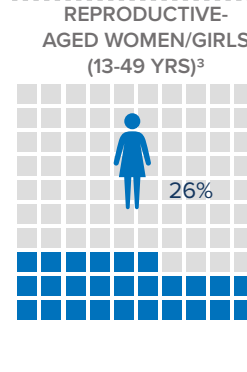

¹Total number of refugees is the sum of UNHCR/COR registered population and IPP registered & unregistered figures. Additional sources estimate a total of 1.3 million South Sudanese refugees in Sudan; however, data require verification.

²IPP: Immigration and Passport Police

POPULATION BY STATE

The boundaries and names shown and the designations used on this map do not imply official endorsement or acceptance by the United Nations.

MONTHLY ARRIVAL TRENDS (2015-2019)

³Population distribution statistics are based on biometrically registered individuals only