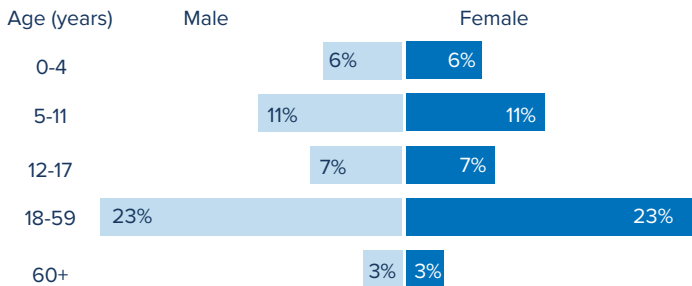

²Total number of Syrian refugees includes both individuals registered by UNHCR and COR, and IPP statistics on annual arrivals and departures since 2011.

³There are 2,046 new refugees who arrived from Central African Republic (CAR) to South and Central Darfur in February 2020.

FAMILY SIZE DISTRIBUTION⁴

AGE-GENDER BREAKDOWN³

SCHOOL-AGED CHILDREN (6-17 YRS)⁴

REPRODUCTIVE-AGED WOMEN/GIRLS (13-49 YRS)⁴

HOUSEHOLD DISTRIBUTION⁴

⁴Population distribution statistics are based on biometrically registered individuals only