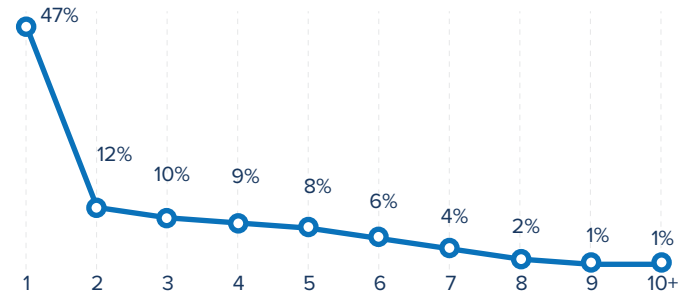

²Total number of Syrian refugees includes both individuals registered by UNHCR and COR, and IPP statistics on annual arrivals and departures since 2011.

³There are 2,046 new refugees who arrived from Central African Republic (CAR) to South and Central Darfur in February 2020.

FAMILY SIZE DISTRIBUTION⁴

AGE-GENDER BREAKDOWN³

SCHOOL-AGED CHILDREN (6-17 YRS)⁴

REPRODUCTIVE-AGED WOMEN/GIRLS (13-49 YRS)⁴

HOUSEHOLD DISTRIBUTION⁴

⁴Population distribution statistics are based on biometrically registered individuals only