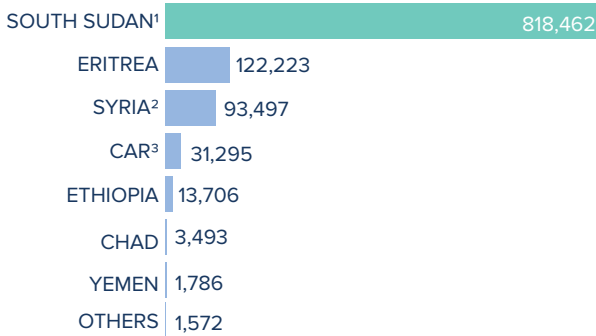

***Total Refugees and Asylum-seekers 1,086,034**

*Reviewed estimate.

¹Total number of South Sudanese refugees includes UNHCR/Commissioner- for Refugees (COR) registered refugees, Immigration Passport Police (IPP) registered and unregistered population. Government sources estimate a total of 1.3 million South Sudanese refugees in Sudan; however, these data require verification.

²Total number of Syrian refugees includes both individuals registered by UNHCR and COR, and IPP statistics on annual arrivals and departures since 2011.

³There are 2,046 new refugees who arrived from Central African Republic (CAR) to South and Central Darfur in February 2020.