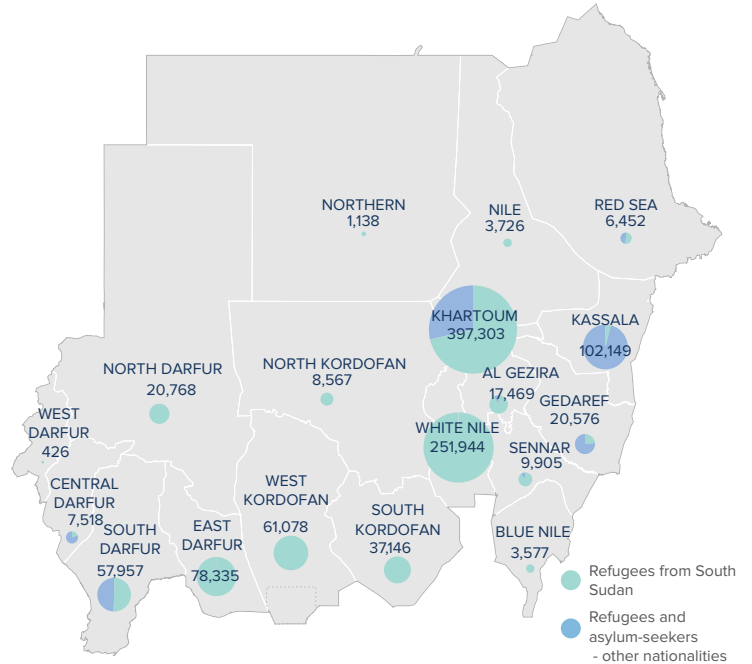

***Total Refugees and Asylum-seekers 1,086,034**

*Reviewed estimate.

¹Total number of South Sudanese refugees includes UNHCR/Commissioner- for Refugees (COR) registered refugees, Immigration Passport Police (IPP) registered and unregistered population. Government sources estimate a total of 1.3 million South Sudanese refugees in Sudan; however, these data require verification.

²Total number of Syrian refugees includes both individuals registered by UNHCR and COR, and IPP statistics on annual arrivals and departures since 2011.

³There are 2,046 new refugees who arrived from Central African Republic (CAR) to South and Central Darfur in February 2020.

POPULATION BY STATE

The boundaries and names shown and the designations used on this map do not imply official endorsement or acceptance by the United Nations.

REGISTRATION PROGRESS

POPULATION DISTRIBUTION

MONTHLY POPULATION TRENDS (February 2019 - February 2020)

Sources: UNHCR, COR, Humanitarian Aid Commission (HAC), IOM, Sudanese Red Crescent Society (SRCS), IPP, UNICEF