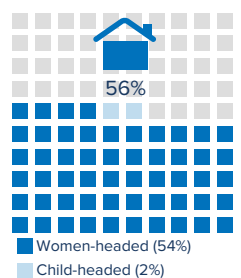

FAMILY SIZE DISTRIBUTION⁴

AGE-GENDER BREAKDOWN³

SCHOOL-AGED CHILDREN (6-17 YRS)⁴

REPRODUCTIVE-AGED WOMEN/GIRLS (13-49 YRS)⁴

HOUSEHOLD DISTRIBUTION⁴

⁴Population distribution statistics are based on biometrically registered individuals only

MONTHLY POPULATION TRENDS (February 2019 - February 2020)

Sources: UNHCR, COR, Humanitarian Aid Commission (HAC), IOM, Sudanese Red Crescent Society (SRCS), IPP, UNICEF