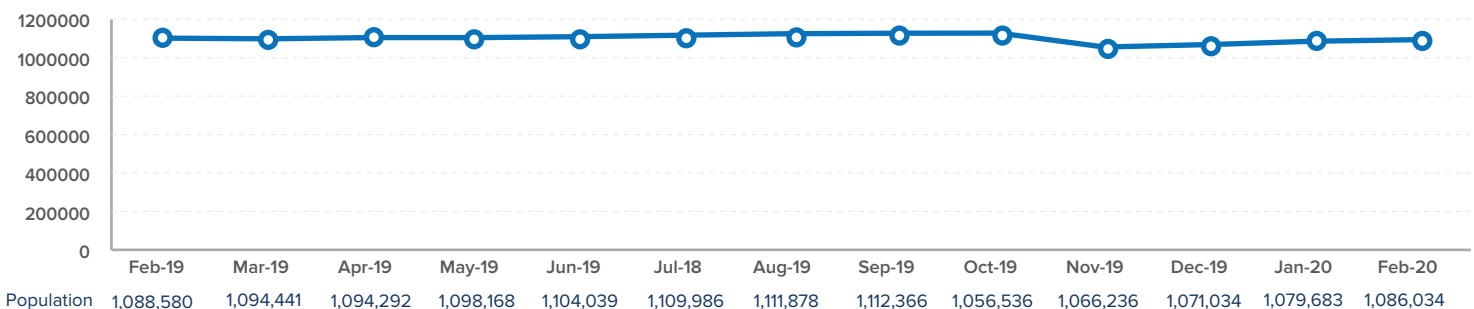

***Total Refugees and Asylum-seekers 1,086,034**

*Reviewed estimate.

¹Total number of South Sudanese refugees includes UNHCR/Commissioner- for Refugees (COR) registered refugees, Immigration Passport Police (IPP) registered and unregistered population. Government sources estimate a total of 1.3 million South Sudanese refugees in Sudan; however, these data require verification.

²Total number of Syrian refugees includes both individuals registered by UNHCR and COR, and IPP statistics on annual arrivals and departures since 2011.

³There are 2,046 new refugees who arrived from Central African Republic (CAR) to South and Central Darfur in February 2020.

FAMILY SIZE DISTRIBUTION⁴

AGE-GENDER BREAKDOWN³

SCHOOL-AGED CHILDREN (6-17 YRS)⁴

REPRODUCTIVE-AGED WOMEN/GIRLS (13-49 YRS)⁴

HOUSEHOLD DISTRIBUTION⁴

⁴Population distribution statistics are based on biometrically registered individuals only

MONTHLY POPULATION TRENDS (February 2019 - February 2020)

Sources: UNHCR, COR, Humanitarian Aid Commission (HAC), IOM, Sudanese Red Crescent Society (SRCS), IPP, UNICEF