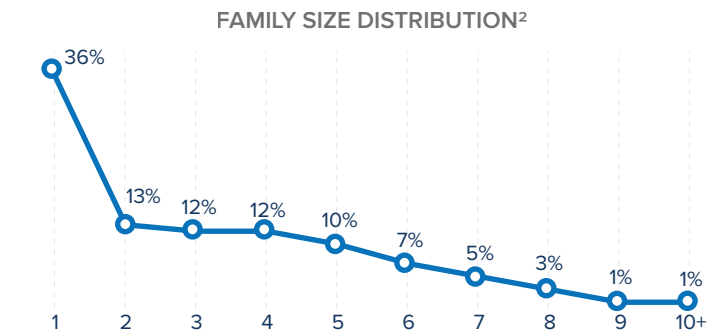

POPULATION BY STATE

The boundaries and names shown and the designations used on this map do not imply official endorsement or acceptance by the United Nations.

¹Total number of refugees is the sum of UNHCR/COR registered population and IPP registered & unregistered figures. Additional sources estimate a total of 1.3 million South Sudanese refugees in Sudan; however, data require verification.

MONTHLY ARRIVAL TRENDS (2015-2019)

²Population distribution statistics are based on biometrically registered individuals only