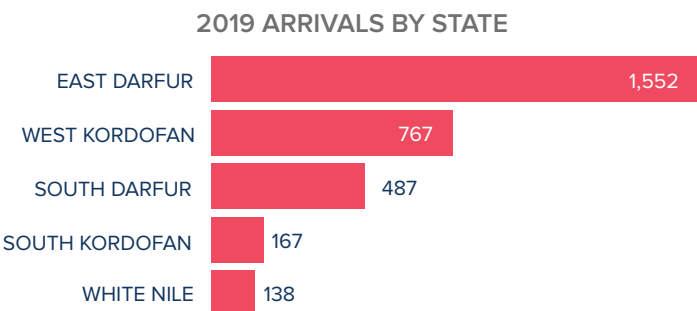

POPULATION BY STATE

The boundaries and names shown and the designations used on this map do not imply official endorsement or acceptance by the United Nations.

¹Total number of refugees is the sum of UNHCR/COR registered population and IPP registered & unregistered figures. Additional sources estimate a total of 1.3 million South Sudanese refugees in Sudan; however, data require verification.

MONTHLY ARRIVAL TRENDS (2015-2019)

²Population distribution statistics are based on biometrically registered individuals only