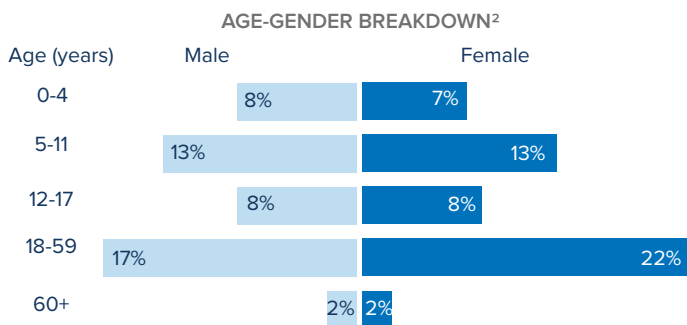

POPULATION BY STATE

The boundaries and names shown and the designations used on this map do not imply official endorsement or acceptance by the United Nations.

¹Total number of refugees is the sum of UNHCR/COR registered population and IPP registered & unregistered figures. Additional sources estimate a total of 1.3 million South Sudanese refugees in Sudan; however, data require verification.

MONTHLY ARRIVAL TRENDS (2015-2019)

²Population distribution statistics are based on biometrically registered individuals only