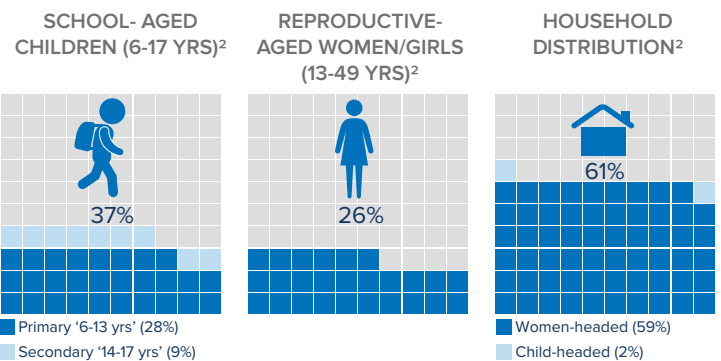

POPULATION BY STATE

The boundaries and names shown and the designations used on this map do not imply official endorsement or acceptance by the United Nations.

¹Total number of refugees is the sum of UNHCR/COR registered population and IPP registered & unregistered figures. Additional sources estimate a total of 1.3 million South Sudanese refugees in Sudan; however, data require verification.

MONTHLY ARRIVAL TRENDS (2015-2019)

²Population distribution statistics are based on biometrically registered individuals only