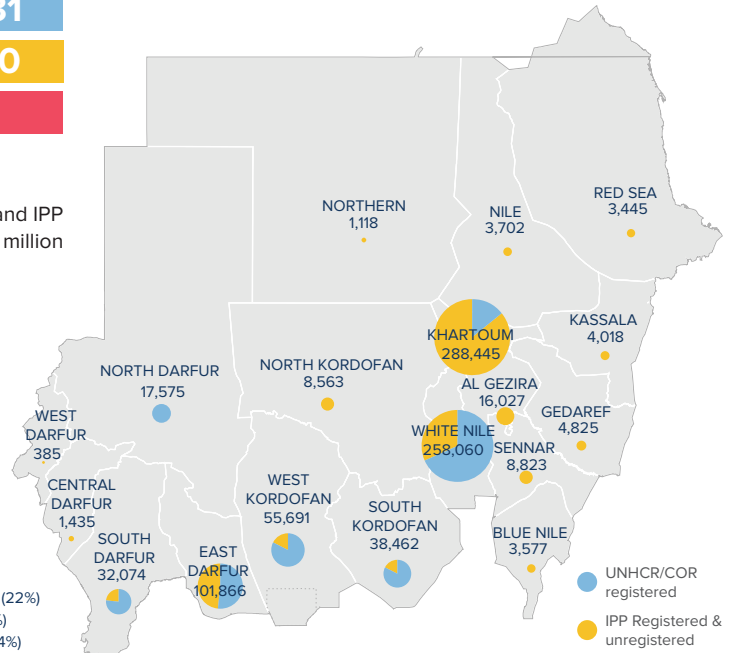

POPULATION BY STATE

The boundaries and names shown and the designations used on this map do not imply official endorsement or acceptance by the United Nations.

¹Total number of refugees is the sum of UNHCR/COR registered population and IPP registered & unregistered figures. Additional sources estimate a total of 1.3 million South Sudanese refugees in Sudan; however, data require verification.

MONTHLY ARRIVAL TRENDS (2015-2019)

²Population distribution statistics are based on biometrically registered individuals only