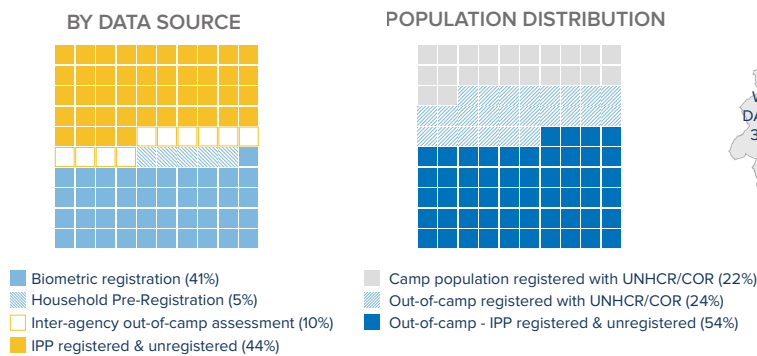

POPULATION BY STATE

The boundaries and names shown and the designations used on this map do not imply official endorsement or acceptance by the United Nations.

¹Total number of refugees is the sum of UNHCR/COR registered population and IPP registered & unregistered figures. Additional sources estimate a total of 1.3 million South Sudanese refugees in Sudan; however, data require verification.

MONTHLY ARRIVAL TRENDS (2015-2019)

²Population distribution statistics are based on biometrically registered individuals only