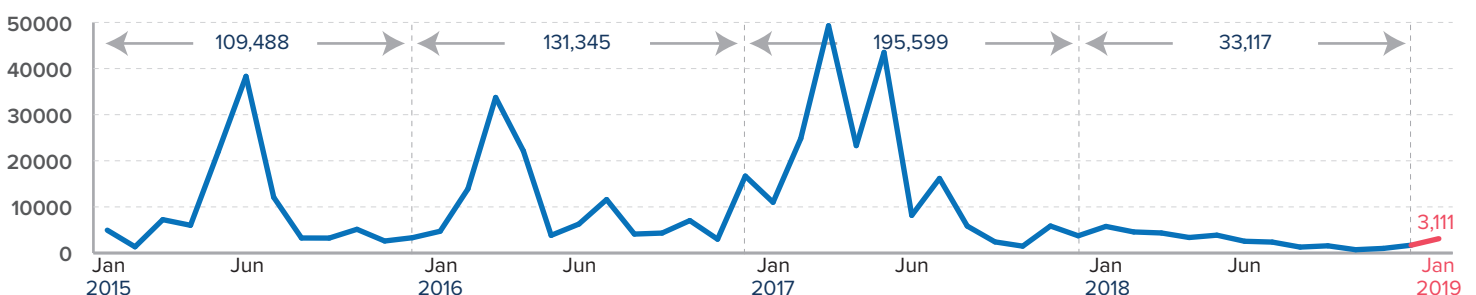

POPULATION BY STATE

The boundaries and names shown and the designations used on this map do not imply official endorsement or acceptance by the United Nations.

¹Total number of refugees is the sum of UNHCR/COR registered population and IPP registered & unregistered figures. Additional sources estimate a total of 1.3 million South Sudanese refugees in Sudan; however, data require verification.

MONTHLY ARRIVAL TRENDS (2015-2019)

²Population distribution statistics are based on biometrically registered individuals only