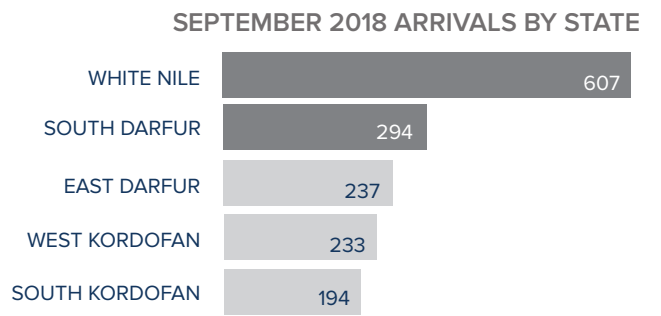

The boundaries and names shown and the designations used on this map do not imply official endorsement or acceptance by the United Nations.