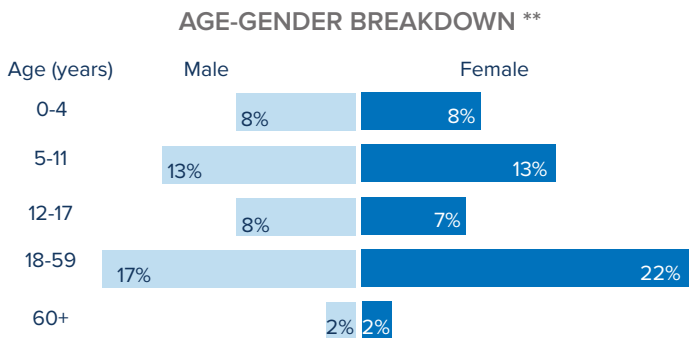

Total number of refugees*	763,270
Pre-Dec 2013 refugees	352,212
Post-Dec 2013 refugees	411,058
Total arrivals in 2018	29,699
Total arrivals in Sep 2018	1,565

*Additional sources estimate a total of 1.3 million South Sudanese refugees in Sudan; however, data require verification.