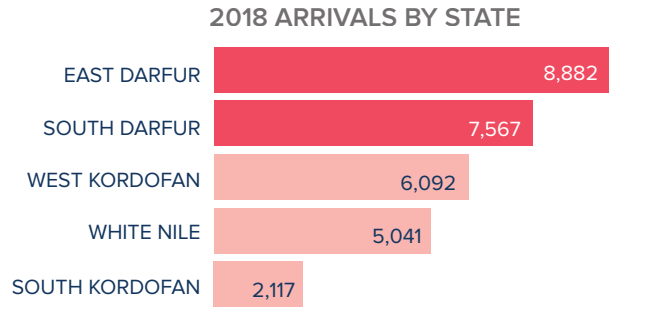

The boundaries and names shown and the designations used on this map do not imply official endorsement or acceptance by the United Nations.