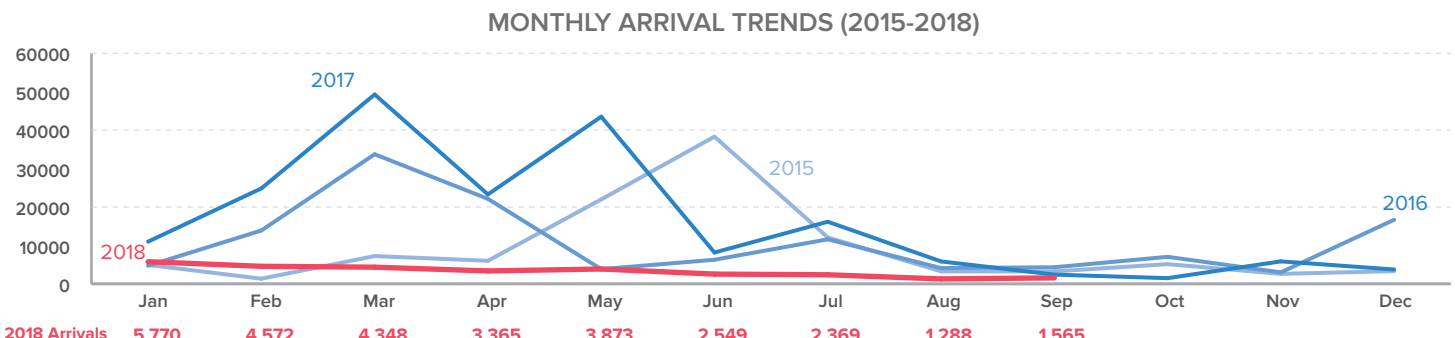

The boundaries and names shown and the designations used on this map do not imply official endorsement or acceptance by the United Nations.