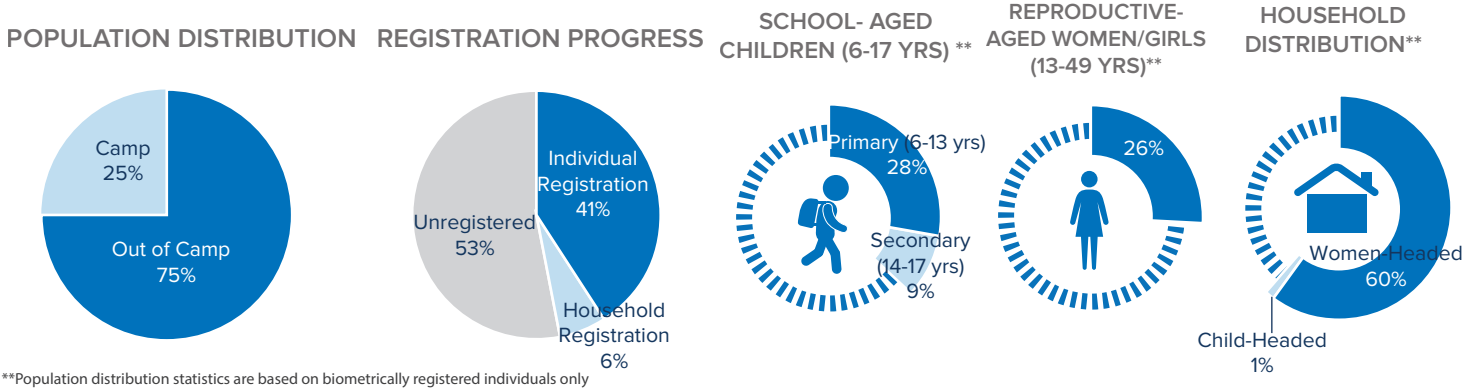

Total number of refugees*	763,270
Pre-Dec 2013 refugees	352,212
Post-Dec 2013 refugees	411,058
Total arrivals in 2018	29,699
Total arrivals in Sep 2018	1,565

*Additional sources estimate a total of 1.3 million South Sudanese refugees in Sudan; however, data require verification.