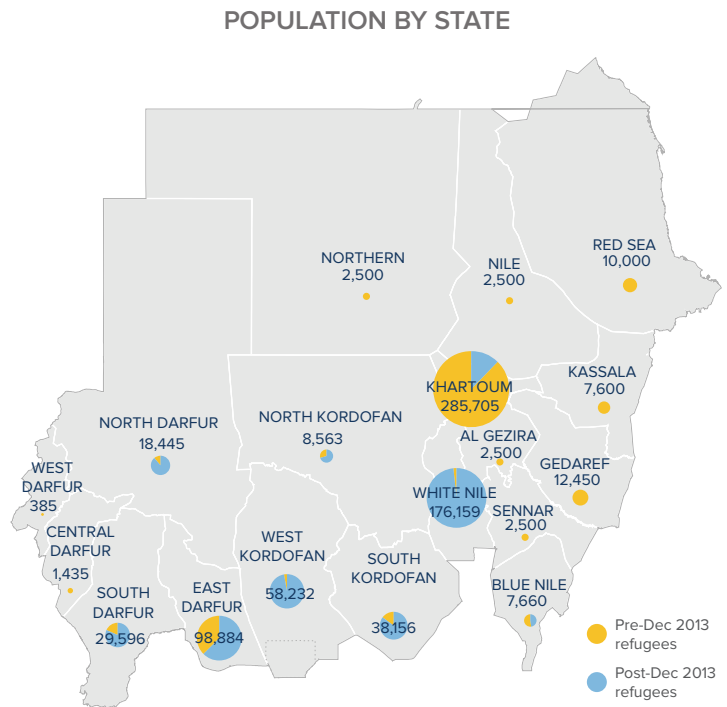

Total number of refugees*	763,270
Pre-Dec 2013 refugees	352,212
Post-Dec 2013 refugees	411,058
Total arrivals in 2018	29,699
Total arrivals in Sep 2018	1,565

*Additional sources estimate a total of 1.3 million South Sudanese refugees in Sudan; however, data require verification.

**Population distribution statistics are based on biometrically registered individuals only

The boundaries and names shown and the designations used on this map do not imply official endorsement or acceptance by the United Nations.