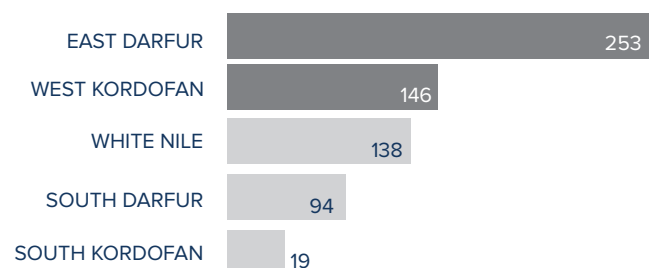

REPRODUCTIVE-AGED WOMEN/GIRLS (13-49 YRS)**

HOUSEHOLD DISTRIBUTION**

2018 ARRIVALS BY STATE

August 2018 ARRIVALS BY STATE

MONTHLY ARRIVAL TRENDS (2015-2018)

The boundaries and names shown and the designations used on this map do not imply official endorsement or acceptance by the United Nations.