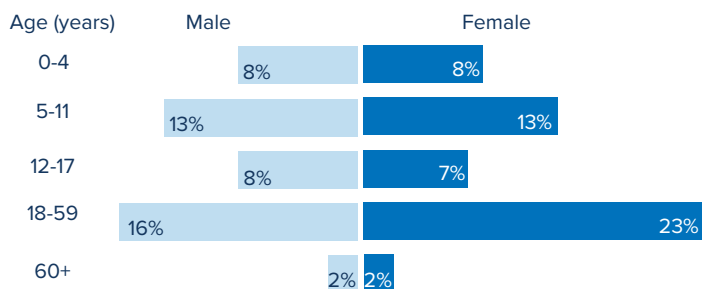

Total number of refugees*	761,331
Pre-Dec 2013 refugees	352,212
Post-Dec 2013 refugees	409,119
Total arrivals in 2018	27,496
Total arrivals in August	650

*Additional sources estimate a total of 1.3 million South Sudanese refugees in Sudan; however, data require verification.

POPULATION BY STATE

AGE-GENDER BREAKDOWN **

POPULATION DISTRIBUTION REGISTRATION PROGRESS

**Population distribution statistics are based on biometrically registered individuals only

SCHOOL-AGED CHILDREN (6-17 YRS) **