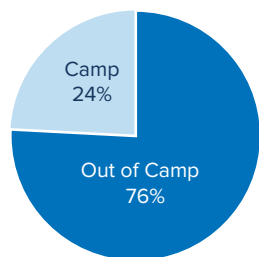

POPULATION DISTRIBUTION REGISTRATION PROGRESS

**Population distribution statistics are based on biometrically registered individuals only