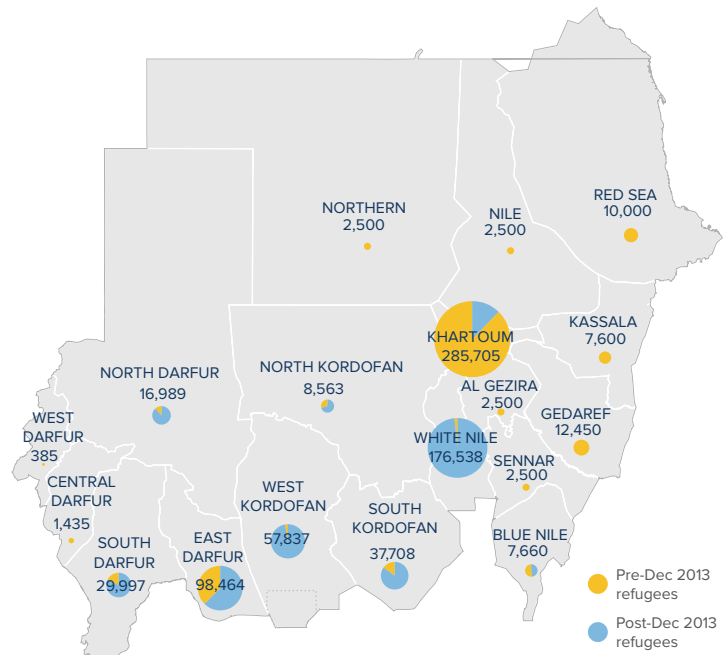

Total number of refugees*	761,331
Pre-Dec 2013 refugees	352,212
Post-Dec 2013 refugees	409,119
Total arrivals in 2018	27,496
Total arrivals in August	650

*Additional sources estimate a total of 1.3 million South Sudanese refugees in Sudan; however, data require verification.

POPULATION BY STATE

AGE-GENDER BREAKDOWN **

POPULATION DISTRIBUTION REGISTRATION PROGRESS

**Population distribution statistics are based on biometrically registered individuals only

SCHOOL-AGED CHILDREN (6-17 YRS) **

REPRODUCTIVE-AGED WOMEN/GIRLS (13-49 YRS)**

HOUSEHOLD DISTRIBUTION**

2018 ARRIVALS BY STATE

August 2018 ARRIVALS BY STATE

MONTHLY ARRIVAL TRENDS (2015-2018)

The boundaries and names shown and the designations used on this map do not imply official endorsement or acceptance by the United Nations.