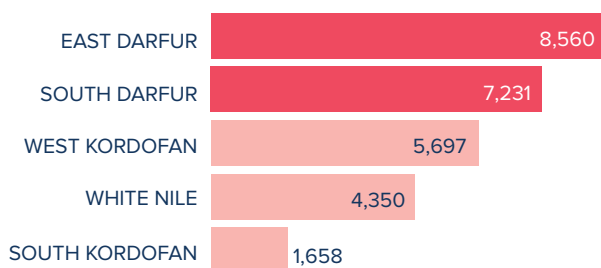

Total number of refugees*	761,331
Pre-Dec 2013 refugees	352,212
Post-Dec 2013 refugees	409,119
Total arrivals in 2018	27,496
Total arrivals in August	650

*Additional sources estimate a total of 1.3 million South Sudanese refugees in Sudan; however, data require verification.

POPULATION BY STATE

AGE-GENDER BREAKDOWN **

POPULATION DISTRIBUTION REGISTRATION PROGRESS

**Population distribution statistics are based on biometrically registered individuals only

SCHOOL-AGED CHILDREN (6-17 YRS) **

REPRODUCTIVE-AGED WOMEN/GIRLS (13-49 YRS)**

HOUSEHOLD DISTRIBUTION**

2018 ARRIVALS BY STATE

August 2018 ARRIVALS BY STATE

MONTHLY ARRIVAL TRENDS (2015-2018)

The boundaries and names shown and the designations used on this map do not imply official endorsement or acceptance by the United Nations.