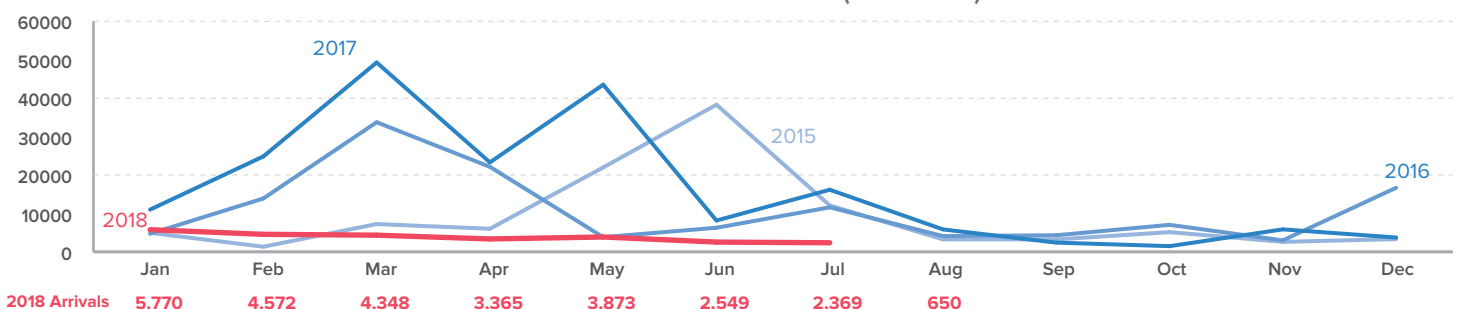

Total number of refugees*	761,331
Pre-Dec 2013 refugees	352,212
Post-Dec 2013 refugees	409,119
Total arrivals in 2018	27,496
Total arrivals in August	650

*Additional sources estimate a total of 1.3 million South Sudanese refugees in Sudan; however, data require verification.

REPRODUCTIVE-AGED WOMEN/GIRLS (13-49 YRS)**

HOUSEHOLD DISTRIBUTION**

2018 ARRIVALS BY STATE

August 2018 ARRIVALS BY STATE

MONTHLY ARRIVAL TRENDS (2015-2018)

The boundaries and names shown and the designations used on this map do not imply official endorsement or acceptance by the United Nations.