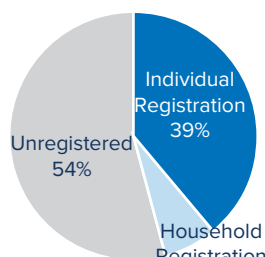

POPULATION DISTRIBUTION REGISTRATION PROGRESS

**Population distribution statistics are based on biometrically registered individuals only