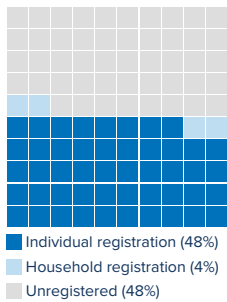

REGISTRATION PROGRESS