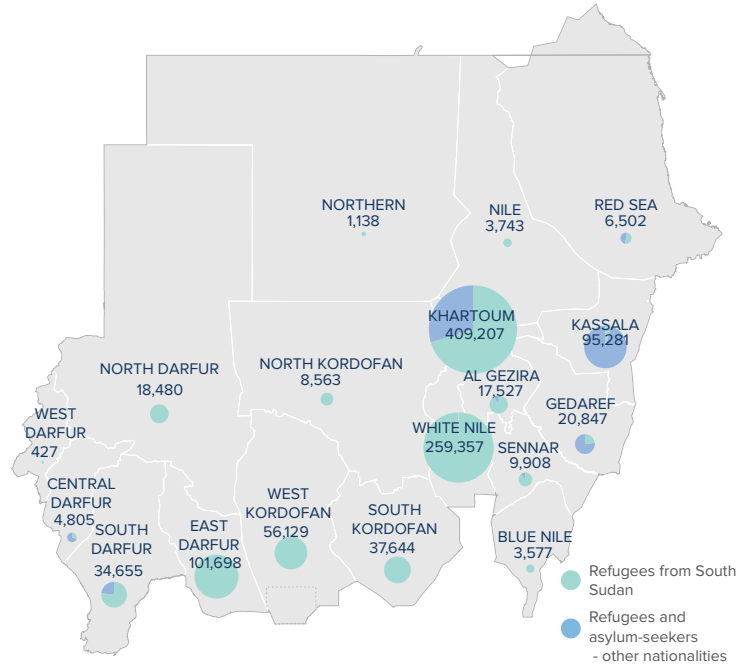

Total persons of concern **1,089,488**
refugees and asylum-seekers

¹Total number of South Sudanese refugees includes UNHCR/COR registered refugees, Immigration Passport Police (IPP) registered figures and unregistered population. Additional sources estimate a total of 1.3 million South Sudanese refugees in Sudan; however, this data require verification.

²Total number of Syrian refugees includes both individuals registered by UNHCR and COR, and IPP statistics on annual arrivals and departures since 2011.

POPULATION BY STATE

The boundaries and names shown and the designations used on this map do not imply official endorsement or acceptance by the United Nations.

REGISTRATION PROGRESS

POPULATION DISTRIBUTION

FAMILY SIZE DISTRIBUTION³

AGE-GENDER BREAKDOWN³

SCHOOL-AGED CHILDREN (6-17 YRS)³

REPRODUCTIVE-AGED WOMEN/GIRLS (13-49 YRS)³

HOUSEHOLD DISTRIBUTION³

³Population distribution statistics are based on biometrically registered individuals only