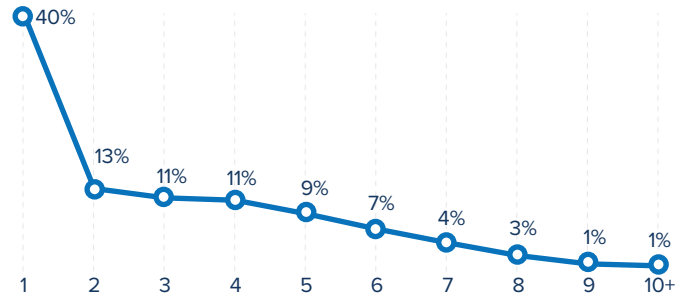

Total persons of concern **1,089,488**
refugees and asylum-seekers

¹Total number of South Sudanese refugees includes UNHCR/COR registered refugees, Immigration Passport Police (IPP) registered figures and unregistered population. Additional sources estimate a total of 1.3 million South Sudanese refugees in Sudan; however, this data require verification.

²Total number of Syrian refugees includes both individuals registered by UNHCR and COR, and IPP statistics on annual arrivals and departures since 2011.

POPULATION BY STATE

The boundaries and names shown and the designations used on this map do not imply official endorsement or acceptance by the United Nations.

REGISTRATION PROGRESS

POPULATION DISTRIBUTION

FAMILY SIZE DISTRIBUTION³

AGE-GENDER BREAKDOWN³

SCHOOL-AGED CHILDREN (6-17 YRS)³

REPRODUCTIVE-AGED WOMEN/GIRLS (13-49 YRS)³

HOUSEHOLD DISTRIBUTION³

³Population distribution statistics are based on biometrically registered individuals only