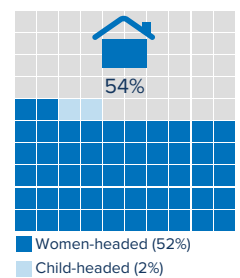

Total persons of concern **1,089,488**
refugees and asylum-seekers

¹Total number of South Sudanese refugees includes UNHCR/COR registered refugees, Immigration Passport Police (IPP) registered figures and unregistered population. Additional sources estimate a total of 1.3 million South Sudanese refugees in Sudan; however, this data require verification.

REGISTRATION PROGRESS

POPULATION DISTRIBUTION

FAMILY SIZE DISTRIBUTION³

AGE-GENDER BREAKDOWN³

SCHOOL-AGED CHILDREN (6-17 YRS)³

REPRODUCTIVE-AGED WOMEN/GIRLS (13-49 YRS)³

HOUSEHOLD DISTRIBUTION³

³Population distribution statistics are based on biometrically registered individuals only