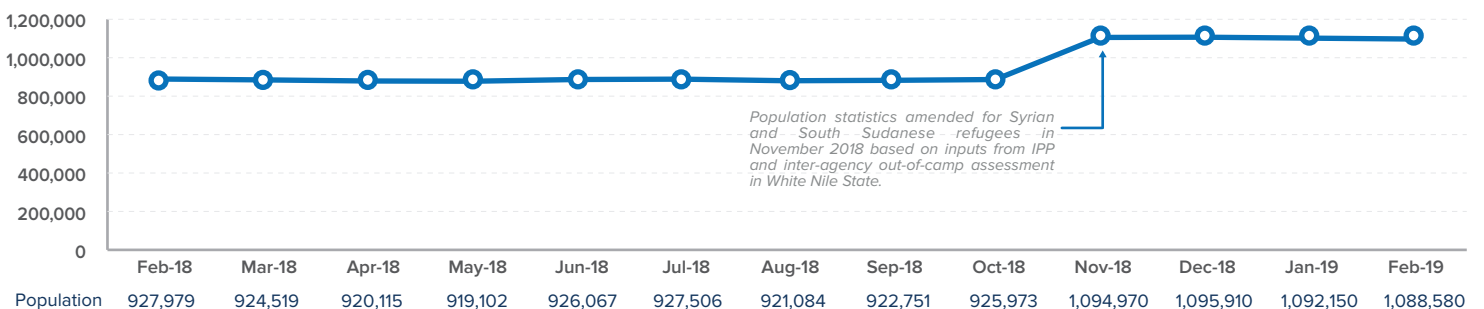

Total persons of concern **1,089,488**
refugees and asylum-seekers

¹Total number of South Sudanese refugees includes UNHCR/COR registered refugees, Immigration Passport Police (IPP) registered figures and unregistered population. Additional sources estimate a total of 1.3 million South Sudanese refugees in Sudan; however, this data require verification.

REGISTRATION PROGRESS

POPULATION DISTRIBUTION

FAMILY SIZE DISTRIBUTION³

AGE-GENDER BREAKDOWN³

SCHOOL-AGED CHILDREN (6-17 YRS)³

REPRODUCTIVE-AGED WOMEN/GIRLS (13-49 YRS)³

HOUSEHOLD DISTRIBUTION³

³Population distribution statistics are based on biometrically registered individuals only

MONTHLY POPULATION TRENDS (Feb 2018 - Feb 2019)

Population statistics amended for Syrian and South Sudanese refugees in November 2018 based on inputs from IPP and inter-agency out-of-camp assessment in White Nile State.