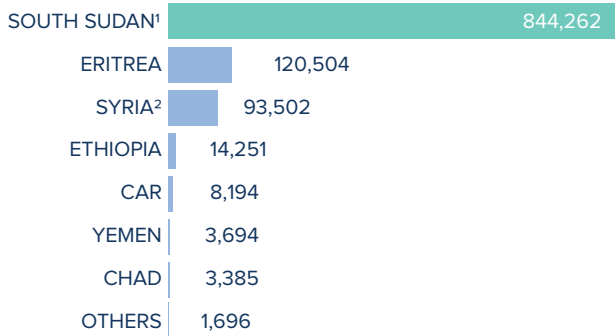

Total persons of concern **1,089,488**
refugees and asylum-seekers

¹Total number of South Sudanese refugees includes UNHCR/COR registered refugees, Immigration Passport Police (IPP) registered figures and unregistered population. Additional sources estimate a total of 1.3 million South Sudanese refugees in Sudan; however, this data require verification.