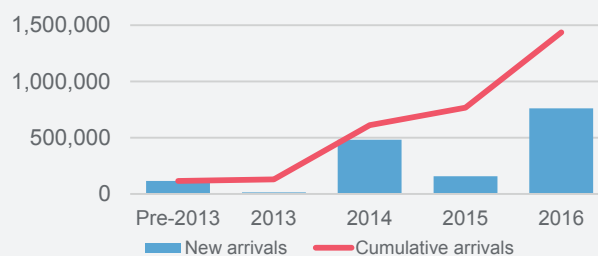

SOUTH SUDAN SITUATION

Regional overview of population of concern

as of 28 February 2017

KEY FIGURES

3.77 MILLION
population of concern

1.61 million
total refugees
from South Sudan

2.16 million
pop. of concern
in South Sudan

USD 781.8 million requested
USD 47.9 million received (6%)
by UNHCR in 2017 for the South Sudan situation

SOUTH SUDANESE REFUGEES

Sex and age breakdown of registered refugees in the region

Yearly and Cumulative South Sudanese Refugee Arrivals

2017 arrivals (1 Jan - 28 Feb): 176,983
based on field reports, UNHCR and Government registration

The population and arrival figures are based on best available information at the time of production. UNHCR continues to verify figures and future updates may vary as new information becomes available.