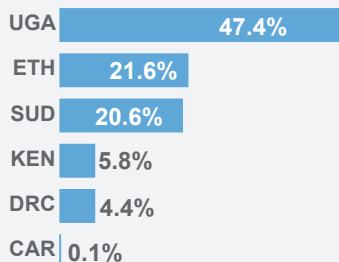

SOUTH SUDAN SITUATION

Regional overview of population of concern

as of 28 February 2017

KEY FIGURES

3.77 MILLION
population of concern

1.61 million
total refugees
from South Sudan

2.16 million
pop. of concern
in South Sudan

USD 781.8 million requested
USD 47.9 million received (6%)
by UNHCR in 2017 for the South Sudan situation

SOUTH SUDANESE REFUGEES

Sex and age breakdown of registered refugees in the region

Yearly and Cumulative South Sudanese Refugee Arrivals

2017 arrivals (1 Jan - 28 Feb): 176,983
based on field reports, UNHCR and Government registration

The population and arrival figures are based on best available information at the time of production. UNHCR continues to verify figures and future updates may vary as new information becomes available.