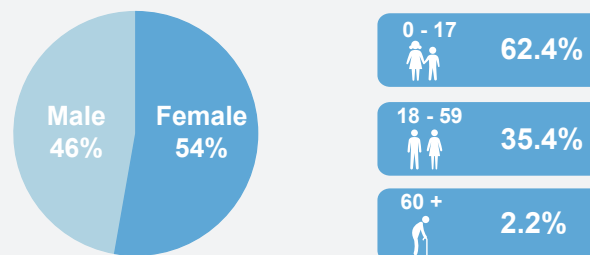

SOUTH SUDAN SITUATION

Regional overview of population of concern

as of 28 February 2017

KEY FIGURES

3.77 MILLION
population of concern

1.61 million
total refugees
from South Sudan

2.16 million
pop. of concern
in South Sudan

USD 781.8 million requested
USD 47.9 million received (6%)
by UNHCR in 2017 for the South Sudan situation

SOUTH SUDANESE REFUGEES

Sex and age breakdown of registered refugees in the region

Yearly and Cumulative South Sudanese Refugee Arrivals

2017 arrivals (1 Jan - 28 Feb): 176,983
based on field reports, UNHCR and Government registration

The population and arrival figures are based on best available information at the time of production. UNHCR continues to verify figures and future updates may vary as new information becomes available.