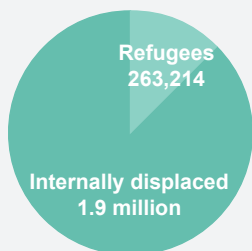

SOUTH SUDAN SITUATION

Regional overview of population of concern

as of 28 February 2017

KEY FIGURES

3.77 MILLION
population of concern

1.61 million
total refugees
from South Sudan

2.16 million
pop. of concern
in South Sudan

USD 781.8 million requested
USD 47.9 million received (6%)
by UNHCR in 2017 for the South Sudan situation

SOUTH SUDANESE REFUGEES

Sex and age breakdown of registered refugees in the region

Yearly and Cumulative South Sudanese Refugee Arrivals

2017 arrivals (1 Jan - 28 Feb): 176,983
based on field reports, UNHCR and Government registration

The population and arrival figures are based on best available information at the time of production. UNHCR continues to verify figures and future updates may vary as new information becomes available.