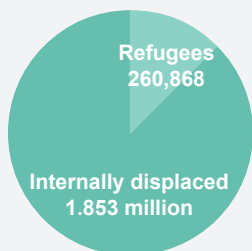

## Regional overview of population of concern

as of 15 February 2017

### KEY FIGURES

**3.68 MILLION**  
population of concern

**1.57 million**  
total refugees  
from South Sudan

**2.11 million**  
pop. of concern  
in South Sudan

**USD 781.8 million requested**  
**USD 47.9 million received (6%)**  
by UNHCR in 2017 for the South Sudan situation