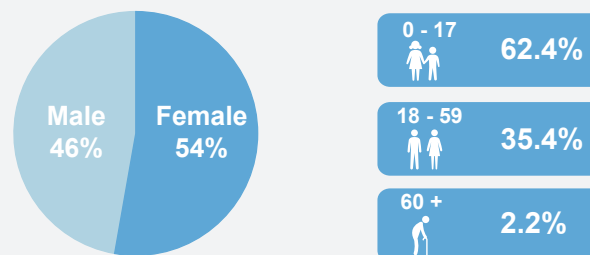

## Regional overview of population of concern

as of 15 February 2017

### KEY FIGURES

**3.68 MILLION**  
population of concern

**1.57 million**  
total refugees  
from South Sudan

**2.11 million**  
pop. of concern  
in South Sudan

**USD 781.8 million requested**  
**USD 47.9 million received (6%)**  
by UNHCR in 2017 for the South Sudan situation

### SOUTH SUDANESE REFUGEES

Sex and age breakdown of registered refugees in the region

Yearly and Cumulative South Sudanese Refugee Arrivals

**2017 arrivals (1 Jan - 15 Feb): 137,297**  
based on field reports, UNHCR and Government registration