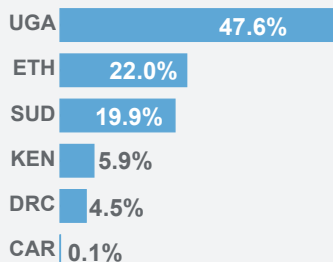

## Regional overview of population of concern

as of 15 February 2017

### KEY FIGURES

**3.68 MILLION**  
population of concern

**1.57 million**  
total refugees  
from South Sudan

**2.11 million**  
pop. of concern  
in South Sudan

**USD 781.8 million requested**  
**USD 47.9 million received (6%)**  
by UNHCR in 2017 for the South Sudan situation