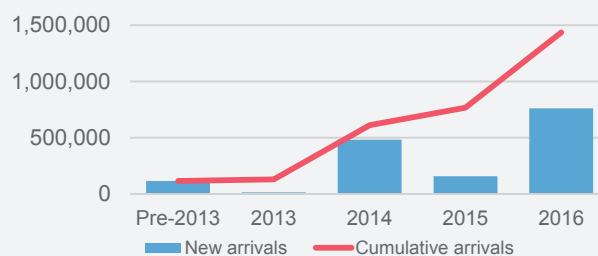

### KEY FIGURES

**3.68 MILLION**  
population of concern

**1.57 million**  
total refugees  
from South Sudan

**2.11 million**  
pop. of concern  
in South Sudan

**USD 781.8 million requested**  
**USD 47.9 million received (6%)**  
by UNHCR in 2017 for the South Sudan situation

### SOUTH SUDANESE REFUGEES

Sex and age breakdown of registered refugees in the region

Yearly and Cumulative South Sudanese Refugee Arrivals

**2017 arrivals (1 Jan - 15 Feb): 137,297**  
based on field reports, UNHCR and Government registration